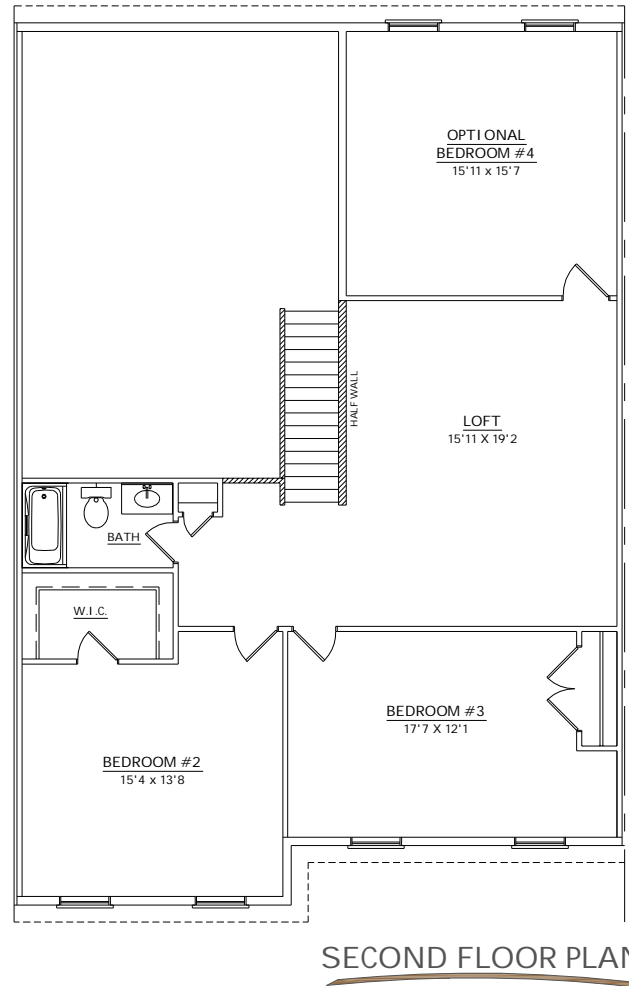

# Baron

"Building our Legacy,  
One Home at a Time!"

2,505 Square Feet  
3 bedroom  
Opt. 4th bedroom

2 1/2 bath  
Open Floor Plan  
Multiple Plan Options

[buildalegacypa.com](http://buildalegacypa.com)

This sheet is for illustrative purposes only and not part of a legal contract. Plans are subject to modification. room measurements are approximate. Individual unit elevations are based on the entire building and will vary. Optional items indicated are available at additional cost. Refrigerator, washer and dryer are not included. Illustration is an artist's conception and may vary in precise detail. (3/10/2016)