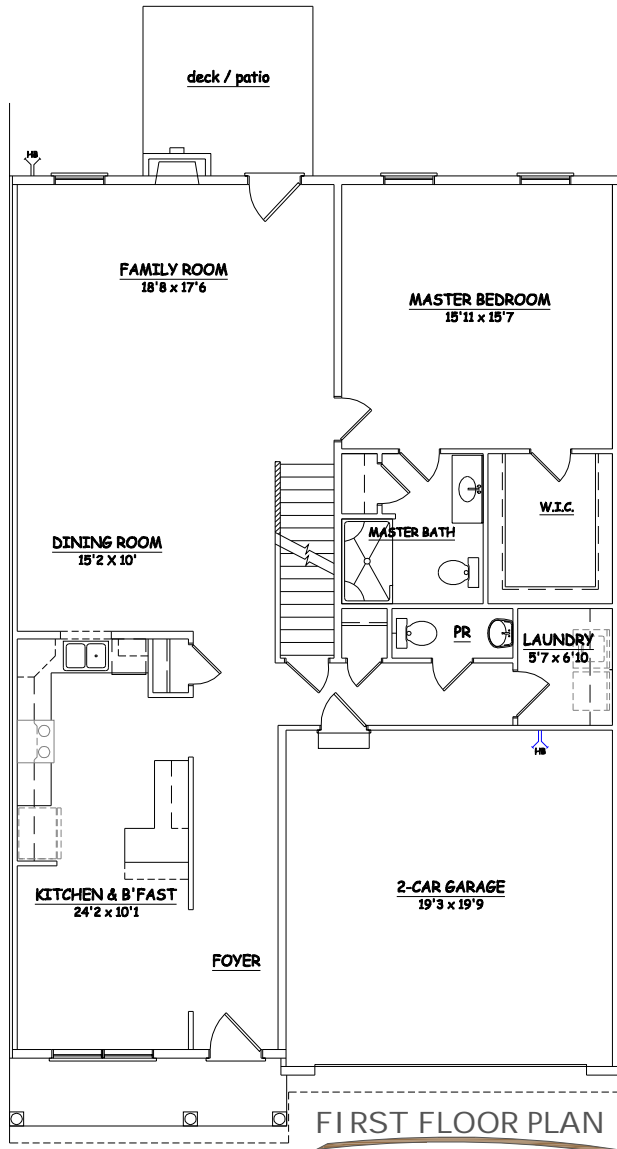

# Baron

"Building our Legacy,  
One Home at a Time!"

2,505 Square Feet  
3 bedroom  
Opt. 4th bedroom

2 1/2 bath  
Open Floor Plan  
Multiple Plan Options

[buildalegacypa.com](http://buildalegacypa.com)

This sheet is for illustrative purposes only and not part of a legal contract. Plans are subject to modification. room measurements are approximate. Individual unit elevations are based on the entire building and will vary. Optional items indicated are available at additional cost. Refrigerator, washer and dryer are not included. Illustration is an artist's conception and may vary in precise detail. (3/10/2016)