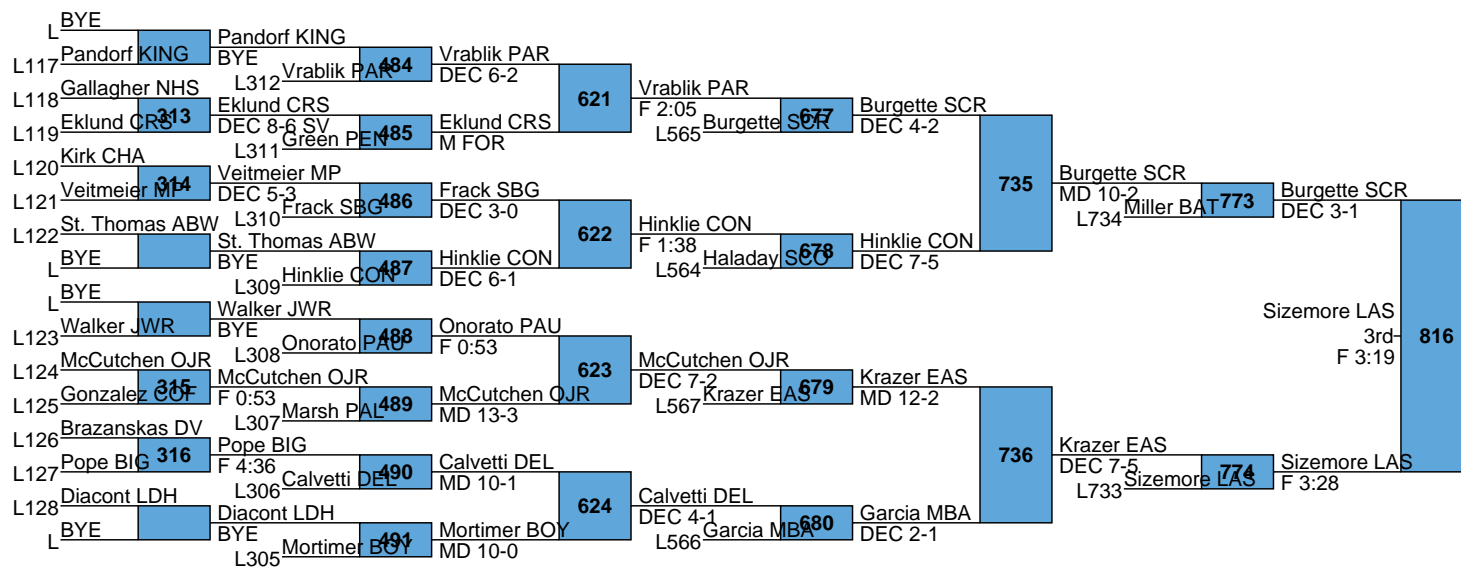

L773 Miller BAT DEC 3-1
L774 Krazer EAS F 3:28

L735 Hinklie CON MD 10-1
L736 Garcia MBA DEC 7-5

L737 Miller BAT 5th F 2:22

L738 Garcia MBA 7th DEC 8-2