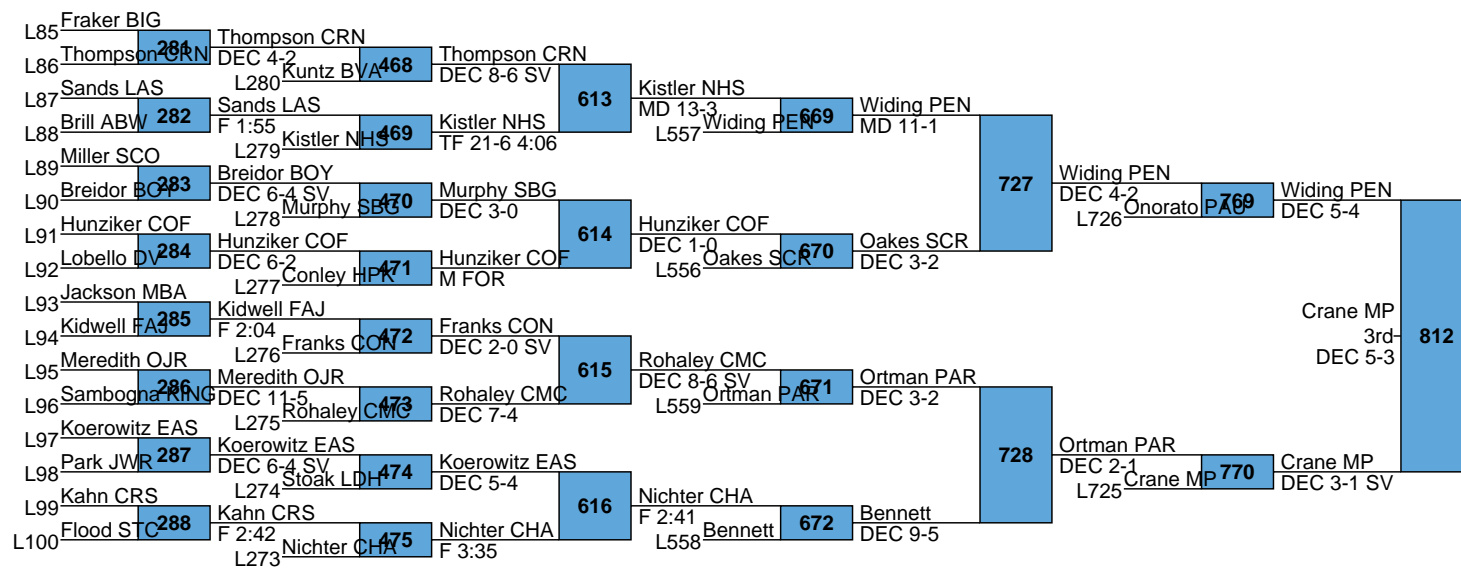

Crane MP
3rd
DEC 5-3
812