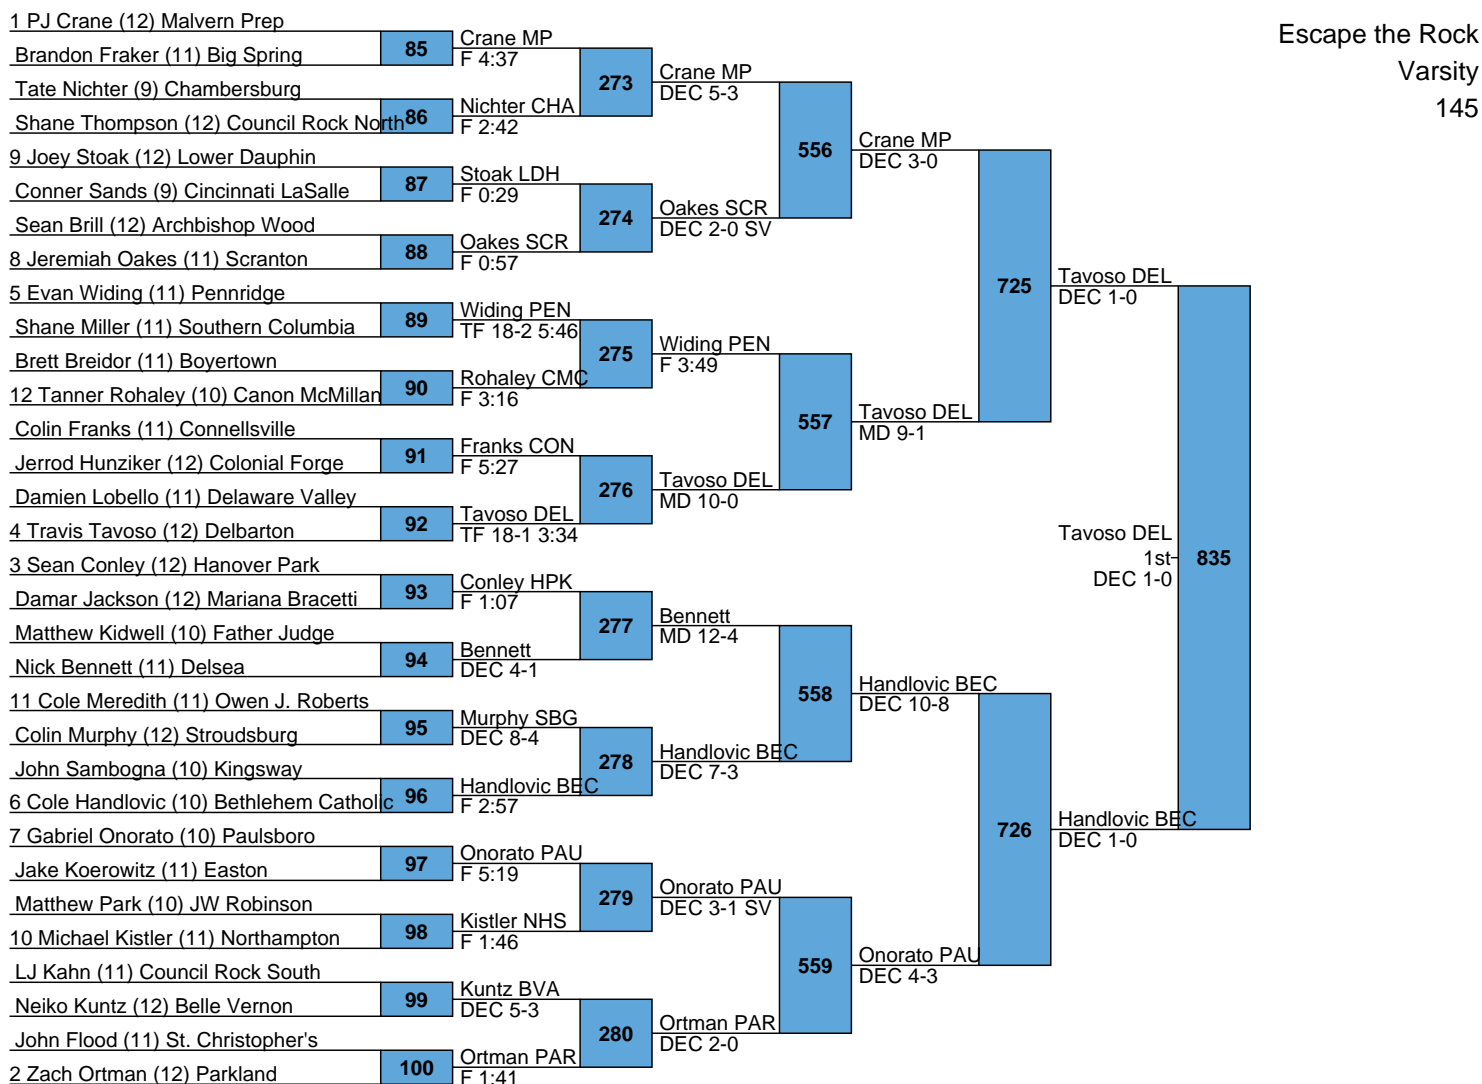

Crane MP
3rd
DEC 5-3
812