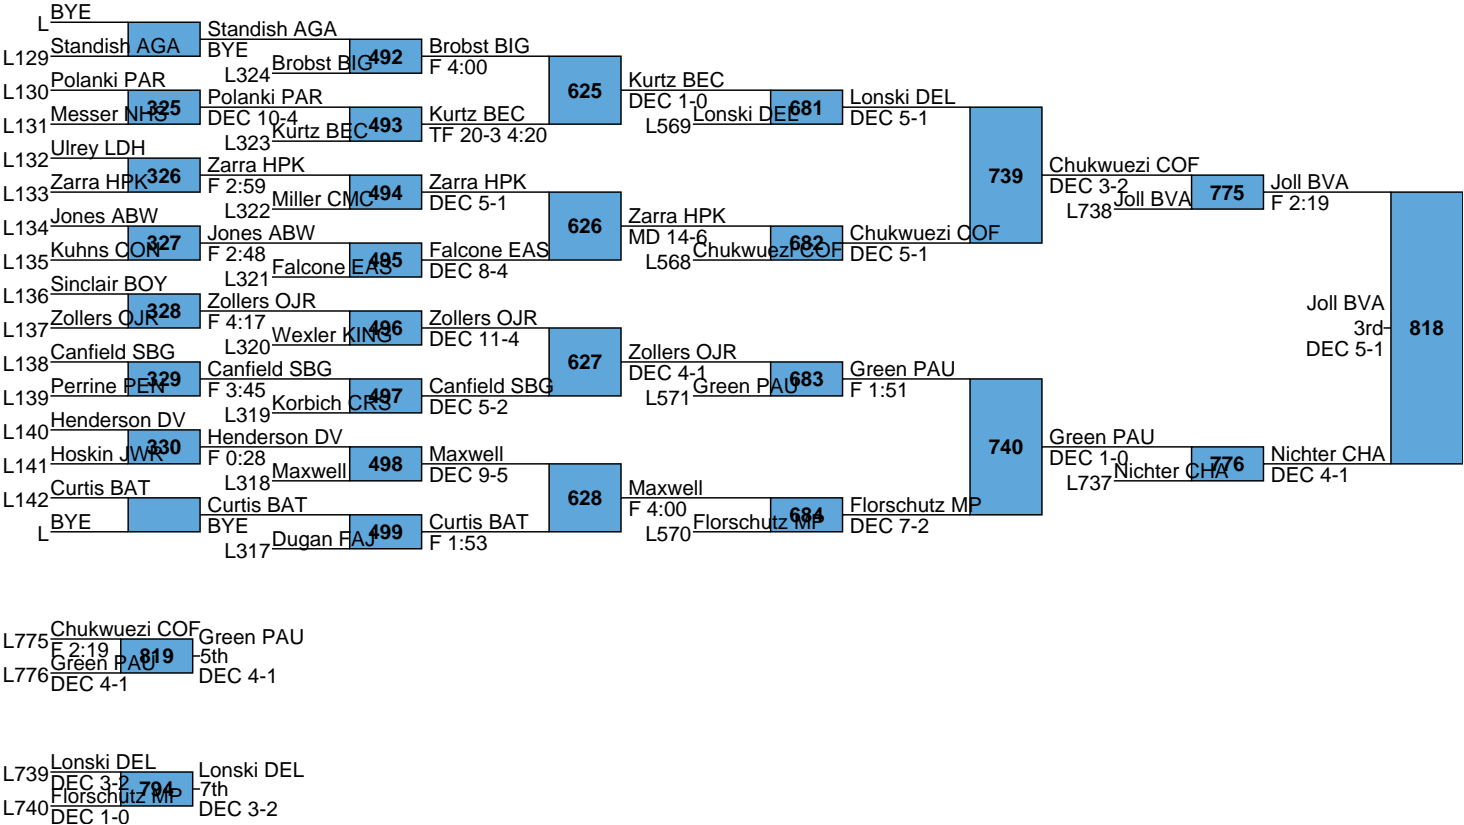

L737 Miller BAT 5th F 2:22

L738 Garcia MBA 7th DEC 8-2

L777 Wilson LAS DEC 5-3 vs 5th Wilson LAS DEC 1-0

L778 Pierce BRK DEC 6-1 vs 5th Wilson LAS DEC 1-0

L743 Carter COL DEC 1-7 vs 7th Carter COL DEC 3-2

L744 Miller BOY DEC 3-1 UTB vs 7th Carter COL DEC 3-2