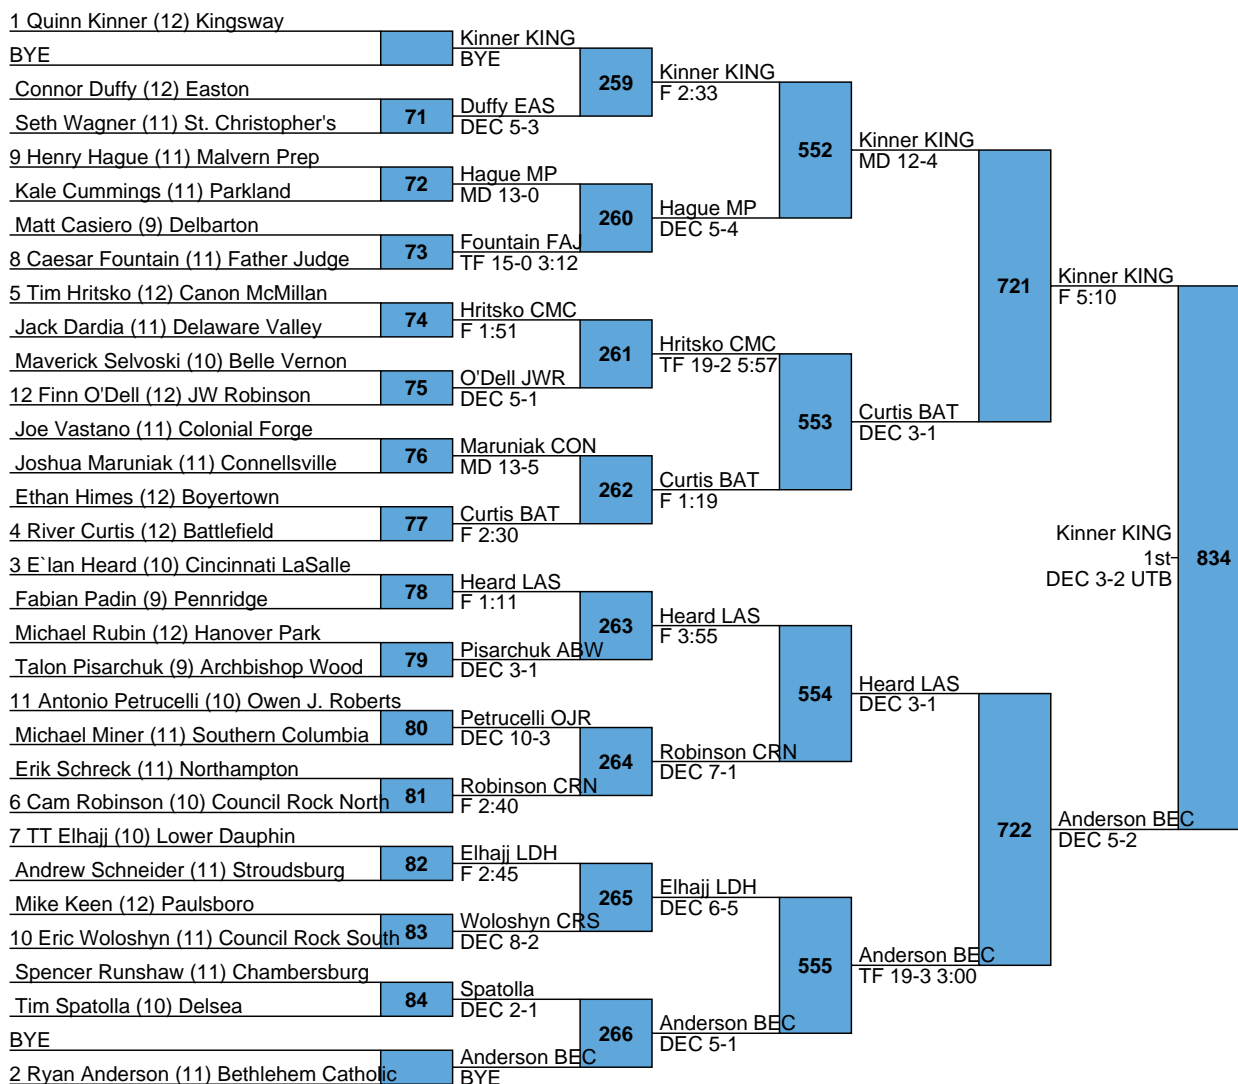

L761 Wittenberg BAT
DEC 3-1
Enriquez SBG
L762 Enriquez SBG
DEC 6-5

L711 Ninos NHS
DEC 8-2
Strashinsky DEL
L712 Strashinsky DEL
F 2:23

L763 Herrmann BEC DEC 3-1 vs L764 Salvatore MP 5th FOR

L715 DiFrancescantonio HPK MD 11-1 vs L716 Condomitti NHS 7th MD 12-2