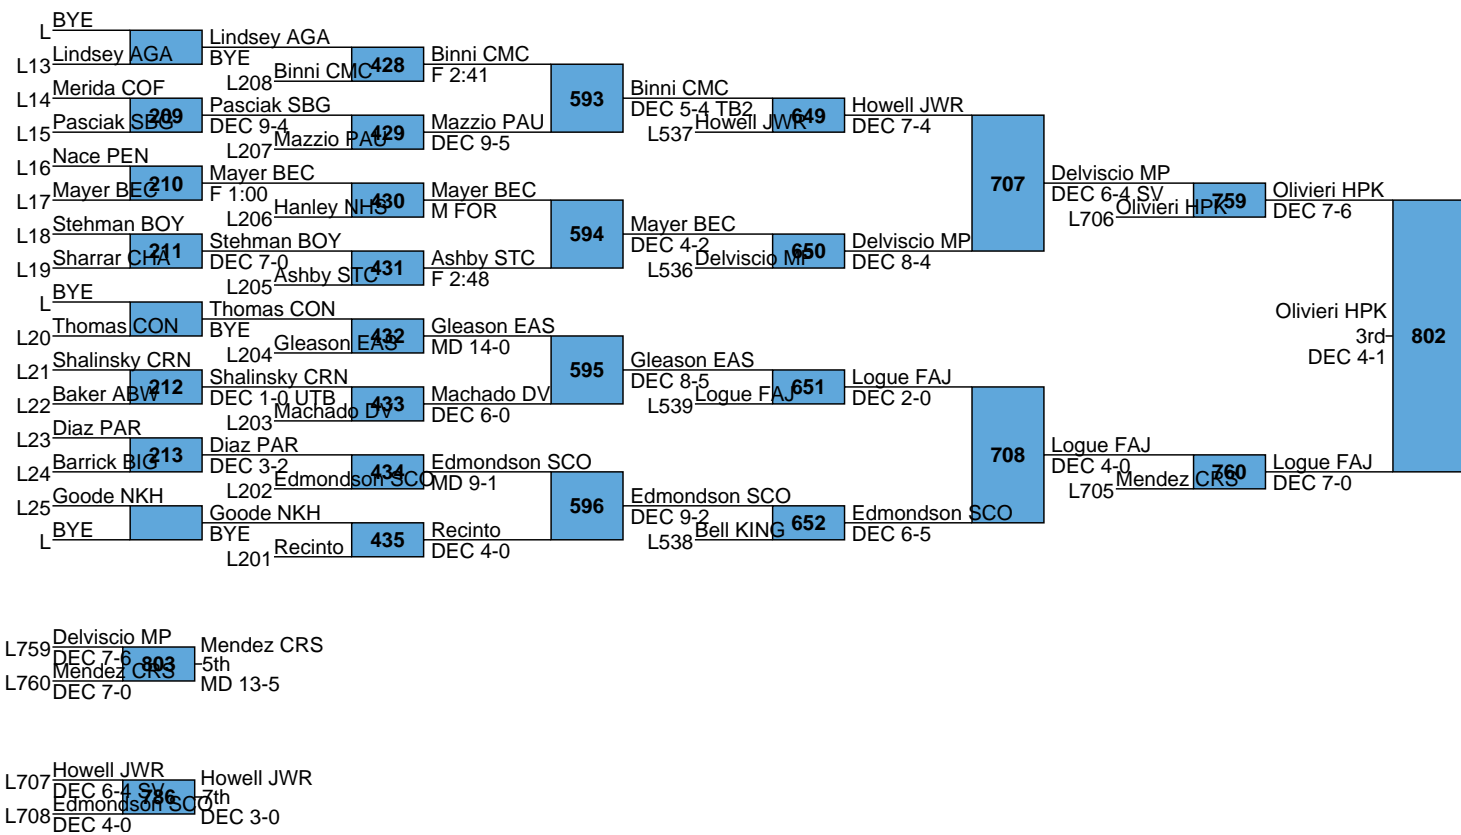

L757 Lawlor FAJ vs. Baxter CMC: Lawlor FAJ 801
 L758 Baxter CMC vs. Lawlor FAJ: Baxter CMC 802
 L703 Porco DV vs. Roggie STC: Porco DV 785
 L704 Roggie STC vs. Porco DV: Roggie STC 786

| | | | | |
|---|-----------------------|-----|-----------------------|--------------|
| 1 Jaret Lane (12) Southern Columbia | Lane SCO | BYE | BYE | |
| Zack Wasser (12) Palisades | Wasser PAL | 214 | Lane SCO | TF 20-4 5:16 |
| Geno Duca (11) Paulsboro | DEC 7-5 | 26 | | |
| 9 Logan Ninos (12) Northampton | Ninos NHS | | | |
| Joey Martinez (10) Mariana Bracetti | F 1:25 | 27 | | |
| Joe Casella (10) Delaware Valley | Allen LAS | 215 | Ninos NHS | DEC 5-1 |
| 8 Antoine Allen (10) Cincinnati LaSalle | TF 18-2 3:57 | 28 | | |
| 5 Matt Lackman (10) Bethlehem Catholic | Lackman BEC | | | |
| Brendan Smith (9) Boyertown | F 1:55 | 29 | | |
| Sidney Mathues (10) Malvern Prep | Hayman CMC | 216 | Lackman BEC | DEC 5-2 |
| 12 Kenny Hayman (11) Canon McMillan | TF 16-0 3:18 | 30 | | |
| Alex Strashinsky (10) Delbarton | Strashinsky DEL | | | |
| Kevin Michael Schork (9) St. Christopher's | TF 15-0 4:49 | 31 | | |
| Anthony Colangelo (9) Chambersburg | Enriquez SBG | 217 | Enriquez SBG | F 5:30 |
| 4 Cameron Enriquez (11) Stroudsburg | F 0:48 | 32 | | |
| 3 Shane Hanson - Ashworth (11) Council Rock South | Hanson - Ashworth CRS | | | |
| Sean Donnelly (10) Lower Dauphin | TF 19-3 4:00 | 33 | | |
| John Snyder (12) Pennridge | Kinner KING | 218 | Hanson - Ashworth CRS | F 3:11 |
| Cheney Kinner (10) Kingsway | F 1:43 | 34 | | |
| 11 Eamonn Logue (10) Father Judge | Logue FAJ | | | |
| Dom Merola (9) Hanover Park | TF 15-0 3:54 | 35 | | |
| Jonah Diaz (10) Colonial Forge | Lucerne CRN | 219 | Logue FAJ | DEC 7-1 |
| 6 Luke Lucerne (10) Council Rock North | TF 16-0 2:41 | 36 | | |
| 7 Brandon Wittenberg (11) Battlefield | Wittenberg BAT | | | |
| Jacob Dunleavy (10) Owen J. Roberts | F 0:52 | 37 | | |
| Travis Griffith (10) Delsea | England ABW | 220 | England ABW | DEC 9-7 |
| 10 TJ England (10) Archbishop Wood | F 2:30 | 38 | | |
| Dylan Keefer (12) Connellsville | Keefer CON | | | |
| Liam Gordon (9) JW Robinson | F 5:33 | 39 | | |
| Wyatt Hoffman (10) Big Spring | Kassis PAR | 221 | Kassis PAR | F 4:46 |
| 2 Brandon Kassis (11) Parkland | F 1:51 | 40 | | |