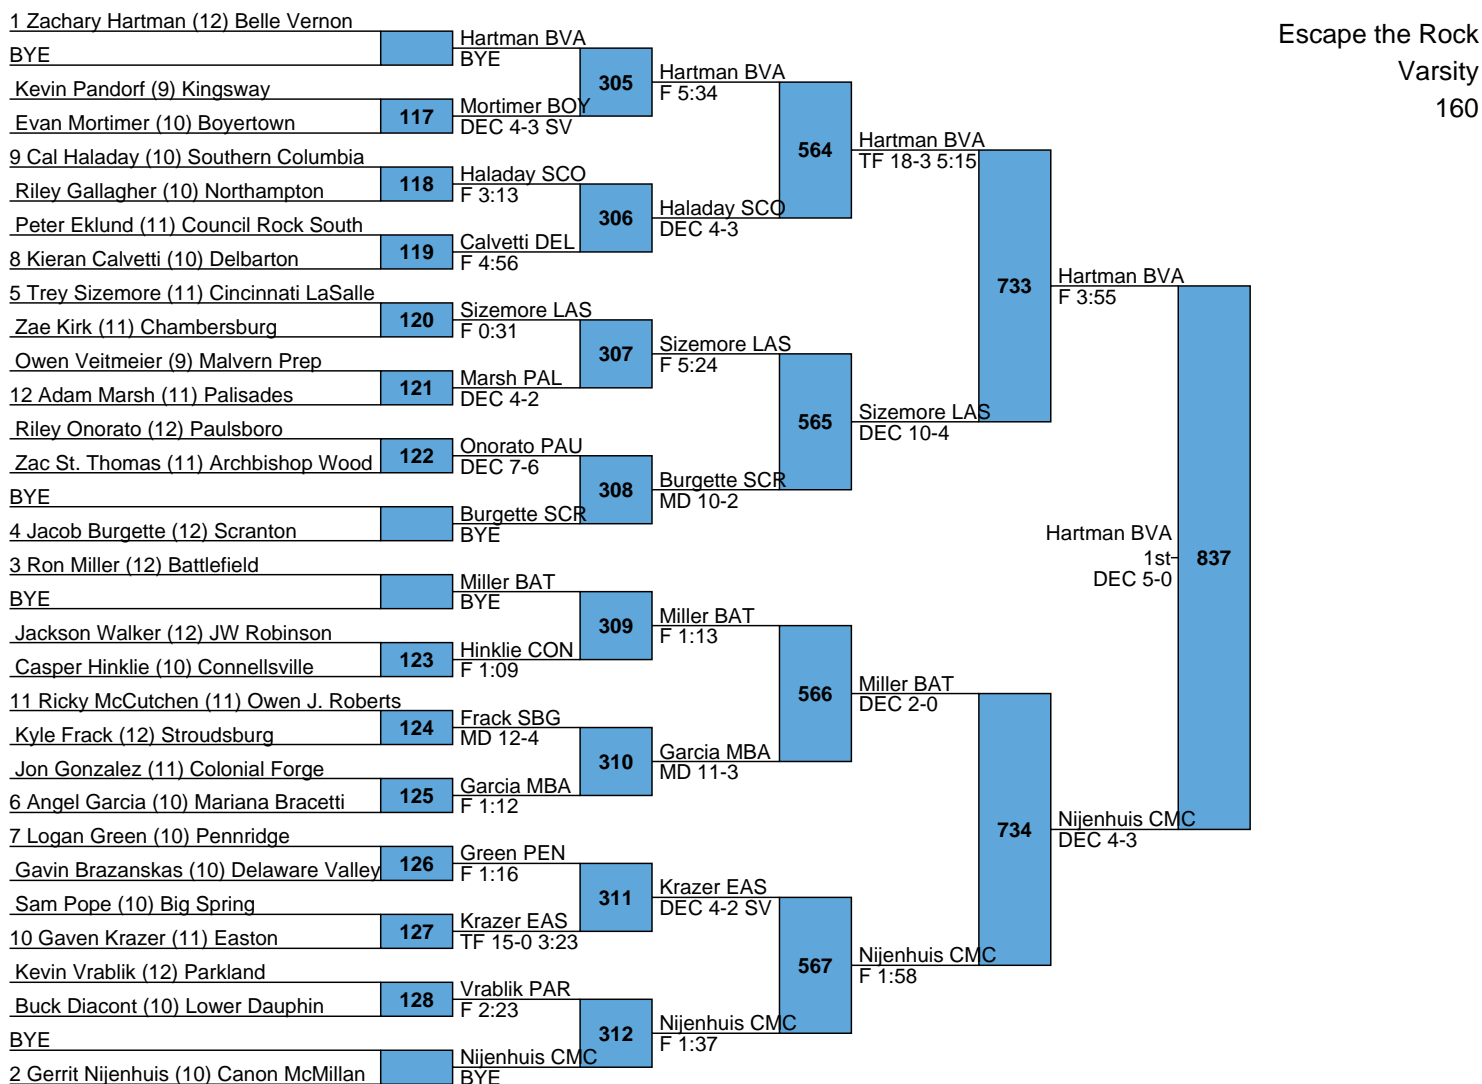

L773 Miller BAT DEC 3-1
L774 Krazer EAS F 3:28

L735 Hinklie CON MD 10-1
L736 Garcia MBA DEC 7-5

L737 Miller BAT 5th F 2:22

L738 Garcia MBA 7th DEC 8-2