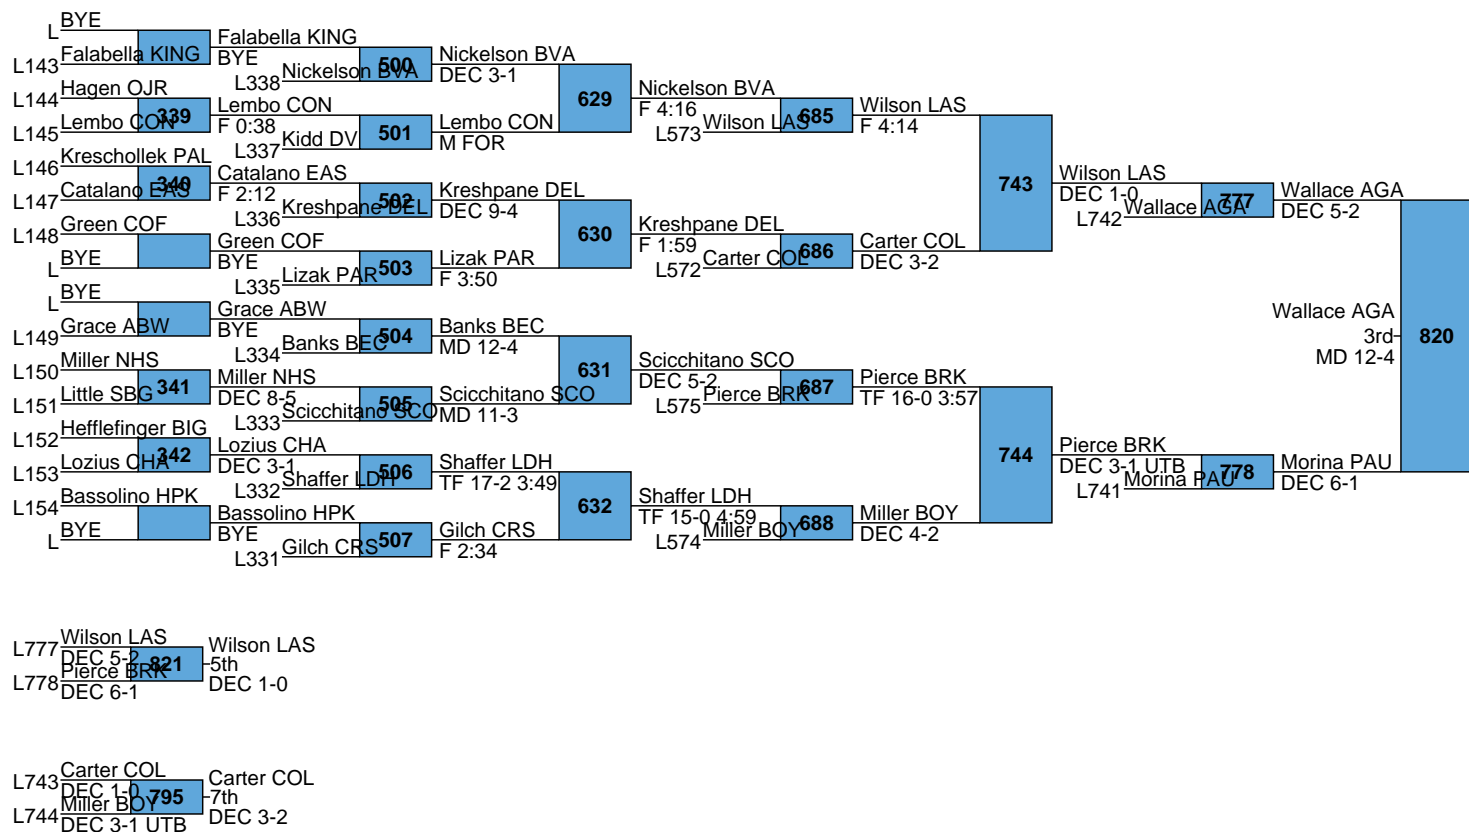

L737 Miller BAT 5th F 2:22

L738 Garcia MBA 7th DEC 8-2

L777 Wilson LAS DEC 5-3 vs 5th Wilson LAS DEC 1-0

L778 Pierce BRK DEC 6-1 vs 5th Wilson LAS DEC 1-0

L743 Carter COL DEC 1-7 vs 7th Carter COL DEC 3-2

L744 Miller BOY DEC 3-1 UTB vs 7th Carter COL DEC 3-2