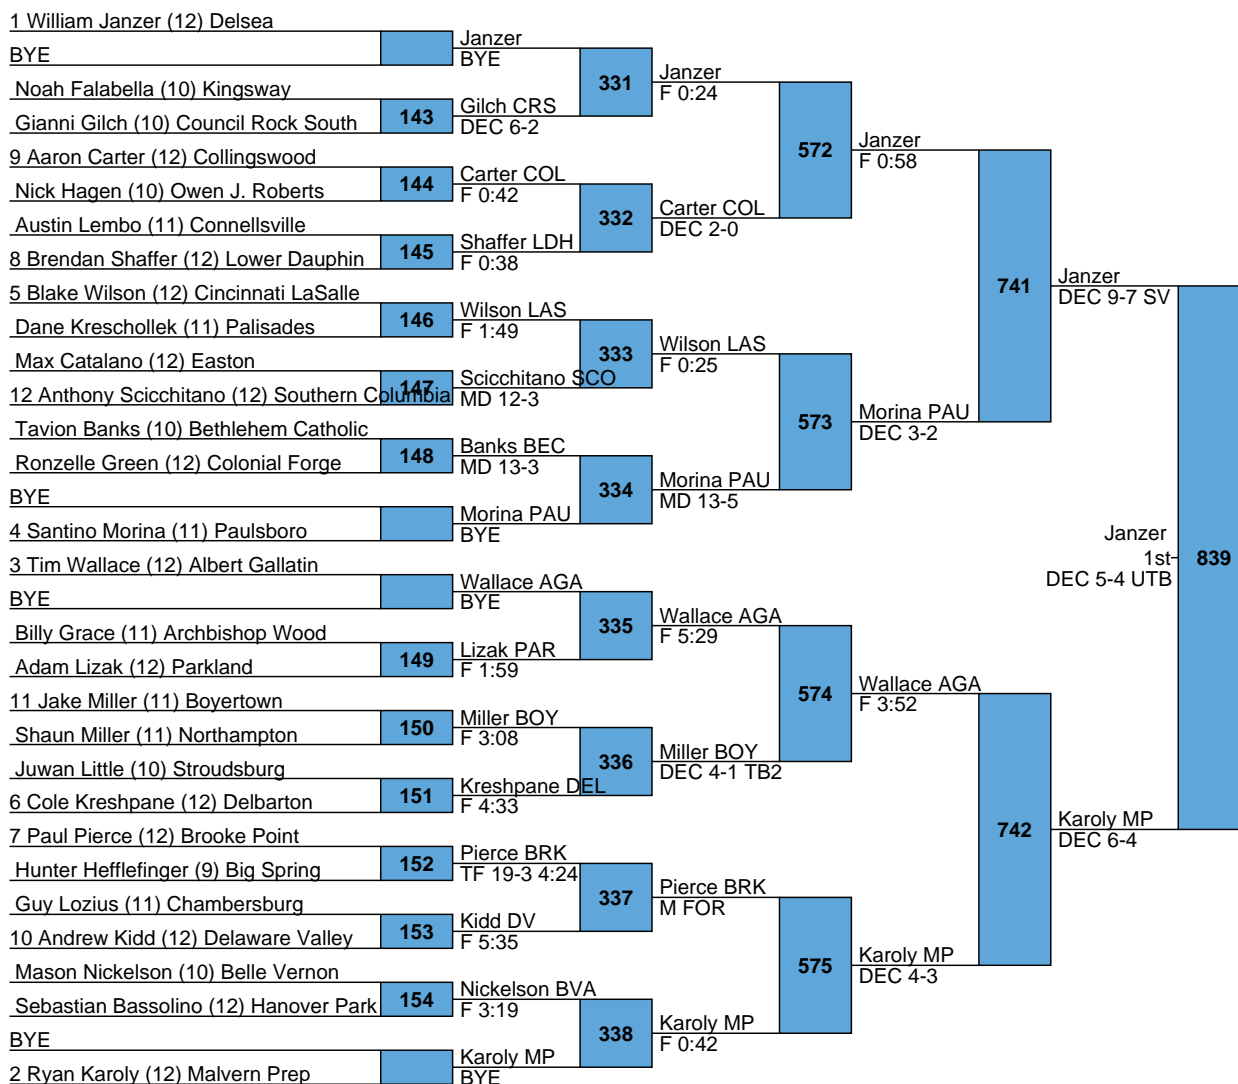

L737 Miller BAT 5th F 2:22

L738 Garcia MBA 7th DEC 8-2

L777 Wilson LAS DEC 5-3 vs 5th Wilson LAS DEC 1-0

L778 Pierce BRK DEC 6-1 vs 5th Wilson LAS DEC 1-0

L743 Carter COL DEC 1-7 vs 7th Carter COL DEC 3-2