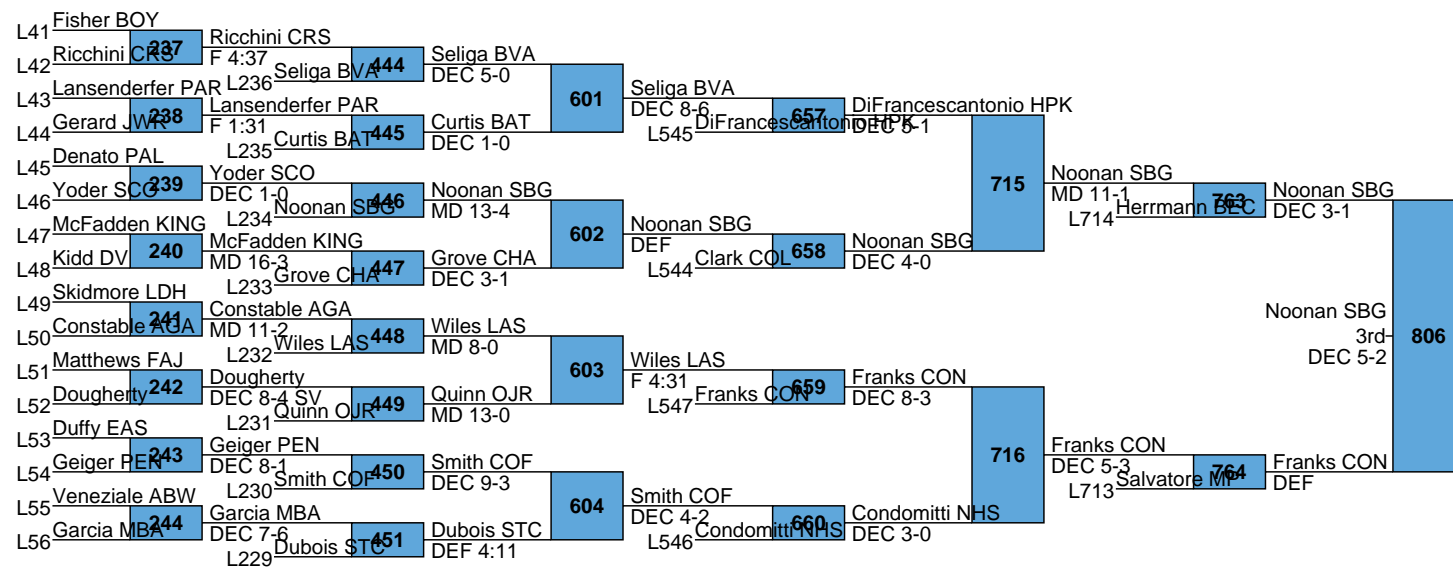

L763 Herrmann BEC DEC 3-1 vs L764 Salvatore MP 5th FOR

L715 DiFrancescantonio HPK MD 11-1 vs L716 Condomitti NHS 7th MD 12-2