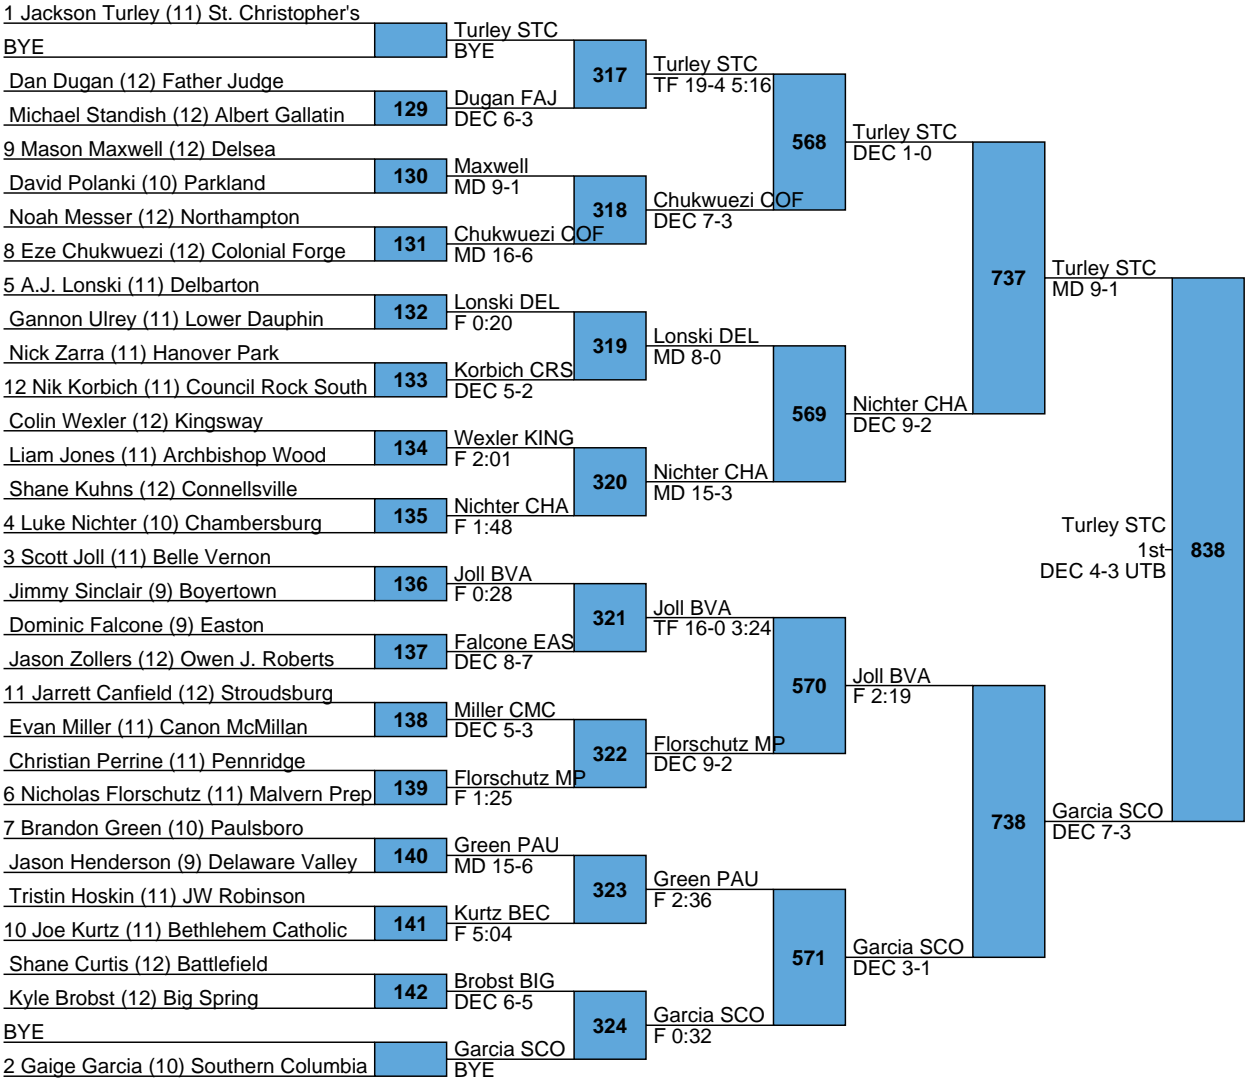

L737 Miller BAT 5th F 2:22

L738 Garcia MBA 7th DEC 8-2

L777 Wilson LAS DEC 5-3 vs 5th Wilson LAS DEC 1-0

L778 Pierce BRK DEC 6-1 vs 5th Wilson LAS DEC 1-0

L743 Carter COL DEC 1-7 vs 7th Carter COL DEC 3-2