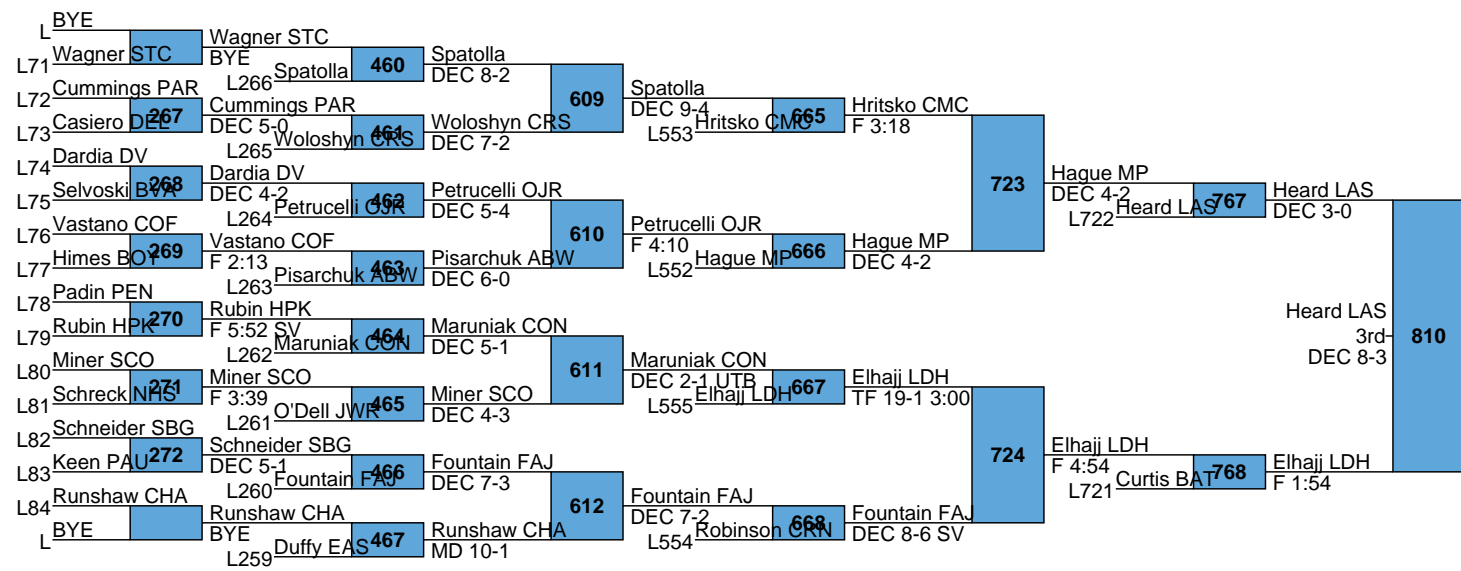

L761 Wittenberg BAT
DEC 3-1
Enriquez SBG
L762 Enriquez SBG
DEC 6-5

L711 Ninos NHS
DEC 8-2
Strashinsky DEL
L712 Strashinsky DEL
F 2:23

L763 Herrmann BEC DEC 3-1 vs L764 Salvatore MP 5th FOR

L715 DiFrancescantonio HPK MD 11-1 vs L716 Condomitti NHS 7th MD 12-2