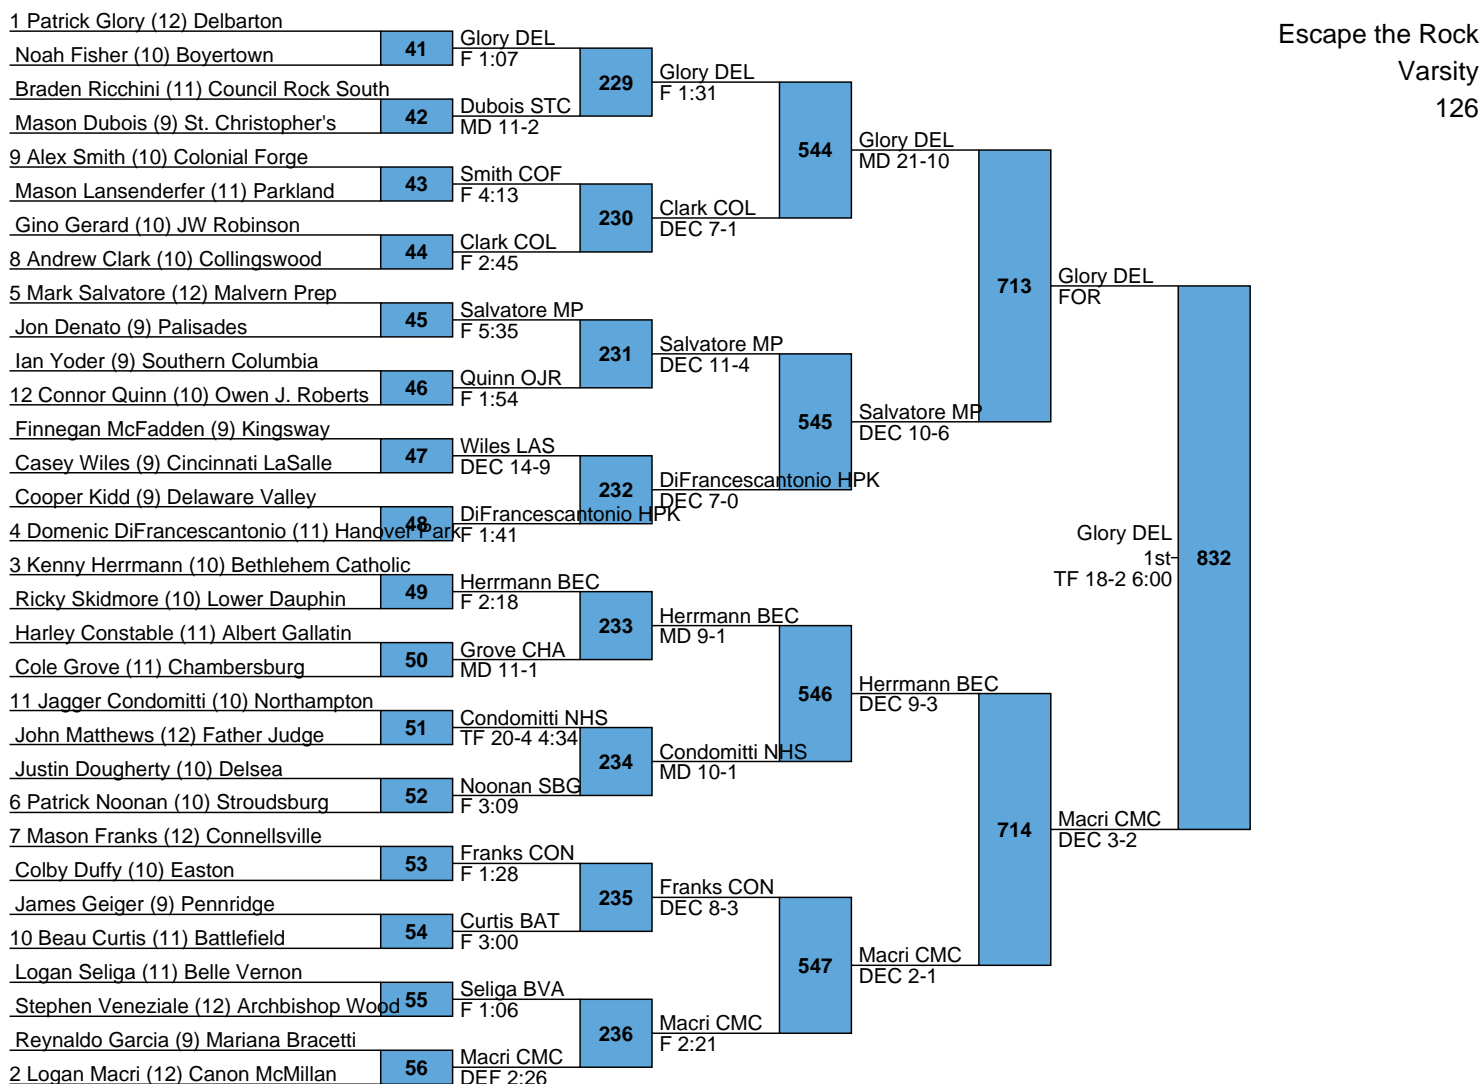

L763 Herrmann BEC DEC 3-1 vs L764 Salvatore MP 5th FOR

L715 DiFrancescantonio HPK MD 11-1 vs L716 Condomitti NHS 7th MD 12-2