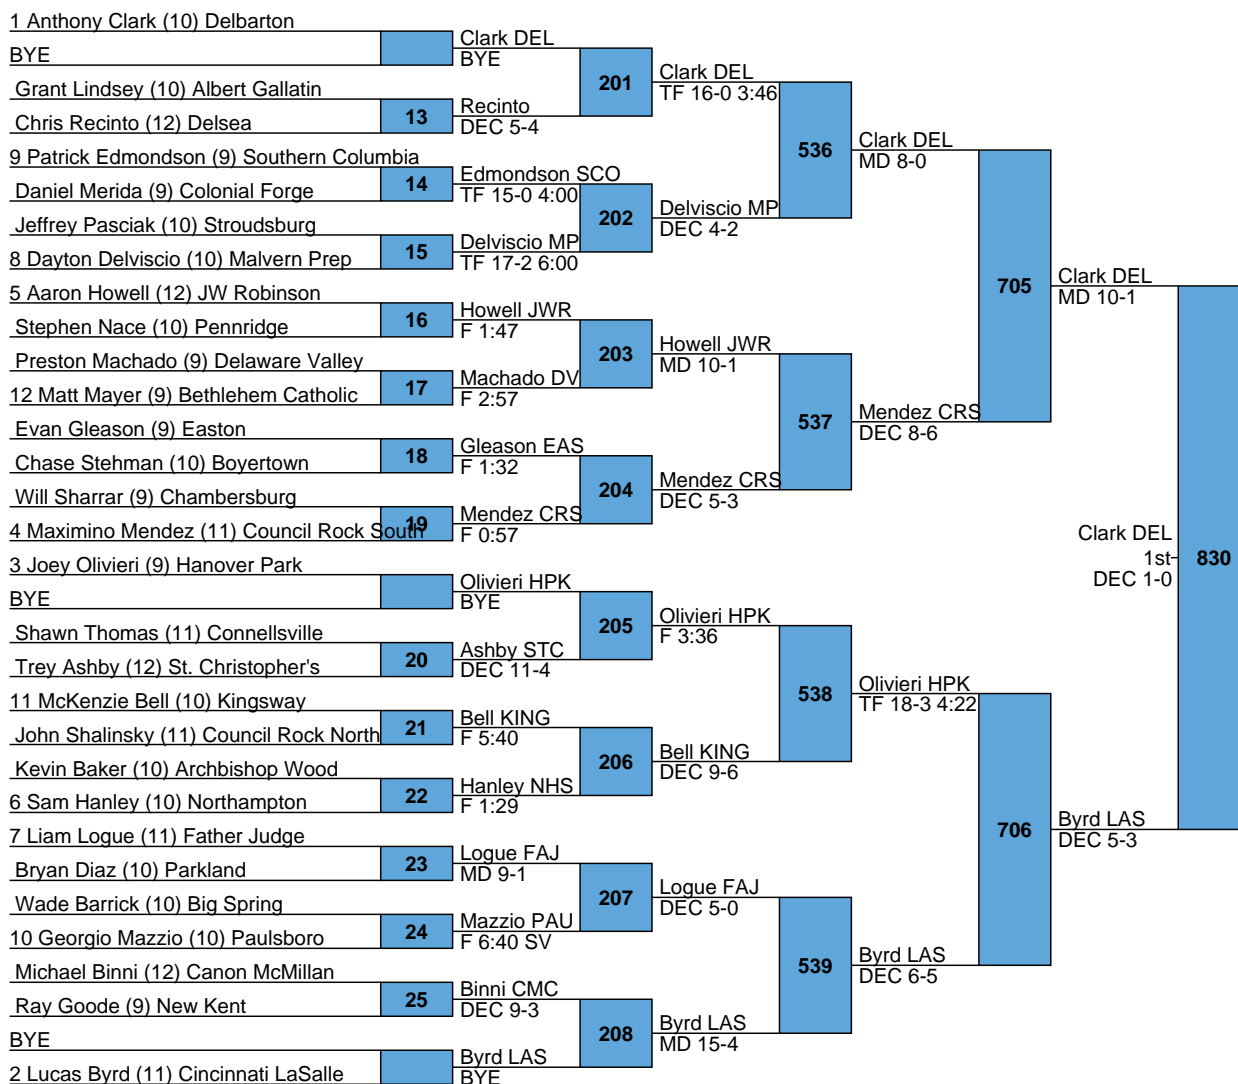

L757 Lawlor FAJ vs. Baxter CMC: Lawlor FAJ 801
 L758 Baxter CMC vs. Lawlor FAJ: Baxter CMC 802
 L703 Porco DV vs. Roggie STC: Porco DV 785
 L704 Roggie STC vs. Porco DV: Roggie STC 786

| | | | | |
|---|-----------------------|-----|-----------------------|--------------|
| 1 Jaret Lane (12) Southern Columbia | Lane SCO | BYE | BYE | |
| Zack Wasser (12) Palisades | Wasser PAL | 214 | Lane SCO | TF 20-4 5:16 |
| Geno Duca (11) Paulsboro | DEC 7-5 | 26 | | |
| 9 Logan Ninos (12) Northampton | Ninos NHS | | | |
| Joey Martinez (10) Mariana Bracetti | F 1:25 | 27 | | |
| Joe Casella (10) Delaware Valley | Allen LAS | 215 | Ninos NHS | DEC 5-1 |
| 8 Antoine Allen (10) Cincinnati LaSalle | TF 18-2 3:57 | 28 | | |
| 5 Matt Lackman (10) Bethlehem Catholic | Lackman BEC | | | |
| Brendan Smith (9) Boyertown | F 1:55 | 29 | | |
| Sidney Mathues (10) Malvern Prep | Hayman CMC | 216 | Lackman BEC | DEC 5-2 |
| 12 Kenny Hayman (11) Canon McMillan | TF 16-0 3:18 | 30 | | |
| Alex Strashinsky (10) Delbarton | Strashinsky DEL | | | |
| Kevin Michael Schork (9) St. Christopher's | TF 15-0 4:49 | 31 | | |
| Anthony Colangelo (9) Chambersburg | Enriquez SBG | 217 | Enriquez SBG | F 5:30 |
| 4 Cameron Enriquez (11) Stroudsburg | F 0:48 | 32 | | |
| 3 Shane Hanson - Ashworth (11) Council Rock South | Hanson - Ashworth CRS | | | |
| Sean Donnelly (10) Lower Dauphin | TF 19-3 4:00 | 33 | | |
| John Snyder (12) Pennridge | Kinner KING | 218 | Hanson - Ashworth CRS | F 3:11 |
| Cheney Kinner (10) Kingsway | F 1:43 | 34 | | |
| 11 Eamonn Logue (10) Father Judge | Logue FAJ | | | |
| Dom Merola (9) Hanover Park | TF 15-0 3:54 | 35 | | |
| Jonah Diaz (10) Colonial Forge | Lucerne CRN | 219 | Logue FAJ | DEC 7-1 |
| 6 Luke Lucerne (10) Council Rock North | TF 16-0 2:41 | 36 | | |
| 7 Brandon Wittenberg (11) Battlefield | Wittenberg BAT | | | |
| Jacob Dunleavy (10) Owen J. Roberts | F 0:52 | 37 | | |
| Travis Griffith (10) Delsea | England ABW | 220 | England ABW | DEC 9-7 |
| 10 TJ England (10) Archbishop Wood | F 2:30 | 38 | | |
| Dylan Keefer (12) Connellsville | Keefer CON | | | |
| Liam Gordon (9) JW Robinson | F 5:33 | 39 | | |
| Wyatt Hoffman (10) Big Spring | Kassis PAR | 221 | Kassis PAR | F 4:46 |
| 2 Brandon Kassis (11) Parkland | F 1:51 | 40 | | |