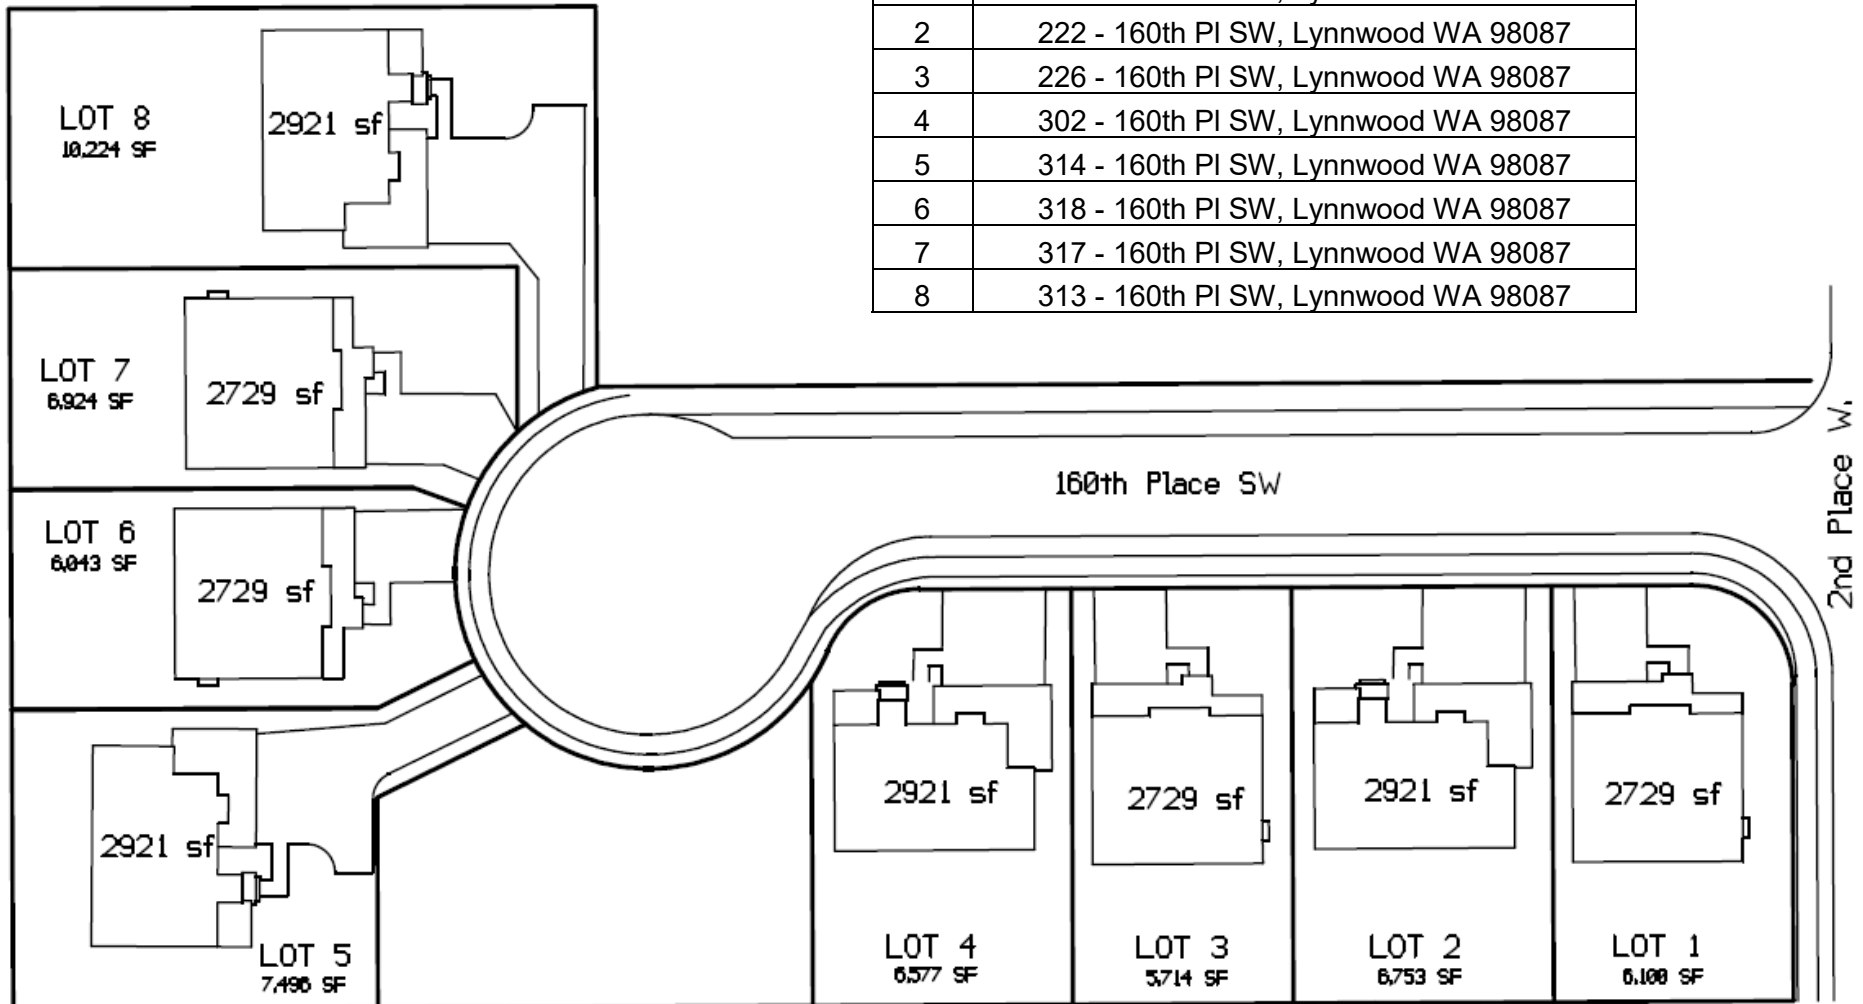

# PARKER POINT

Lot	Address
1	218 - 160th PI SW, Lynnwood WA 98087
2	222 - 160th PI SW, Lynnwood WA 98087
3	226 - 160th PI SW, Lynnwood WA 98087
4	302 - 160th PI SW, Lynnwood WA 98087
5	314 - 160th PI SW, Lynnwood WA 98087
6	318 - 160th PI SW, Lynnwood WA 98087
7	317 - 160th PI SW, Lynnwood WA 98087
8	313 - 160th PI SW, Lynnwood WA 98087

LOT 8  
10,224 SF

2921 sf

LOT 7  
6,924 SF

2729 sf

LOT 6  
6,043 SF

2729 sf

2921 sf

LOT 5  
7,490 SF

2921 sf

LOT 4  
6,577 SF

2729 sf

LOT 3  
5,714 SF

2921 sf

LOT 2  
6,753 SF

2729 sf

LOT 1  
6,100 SF