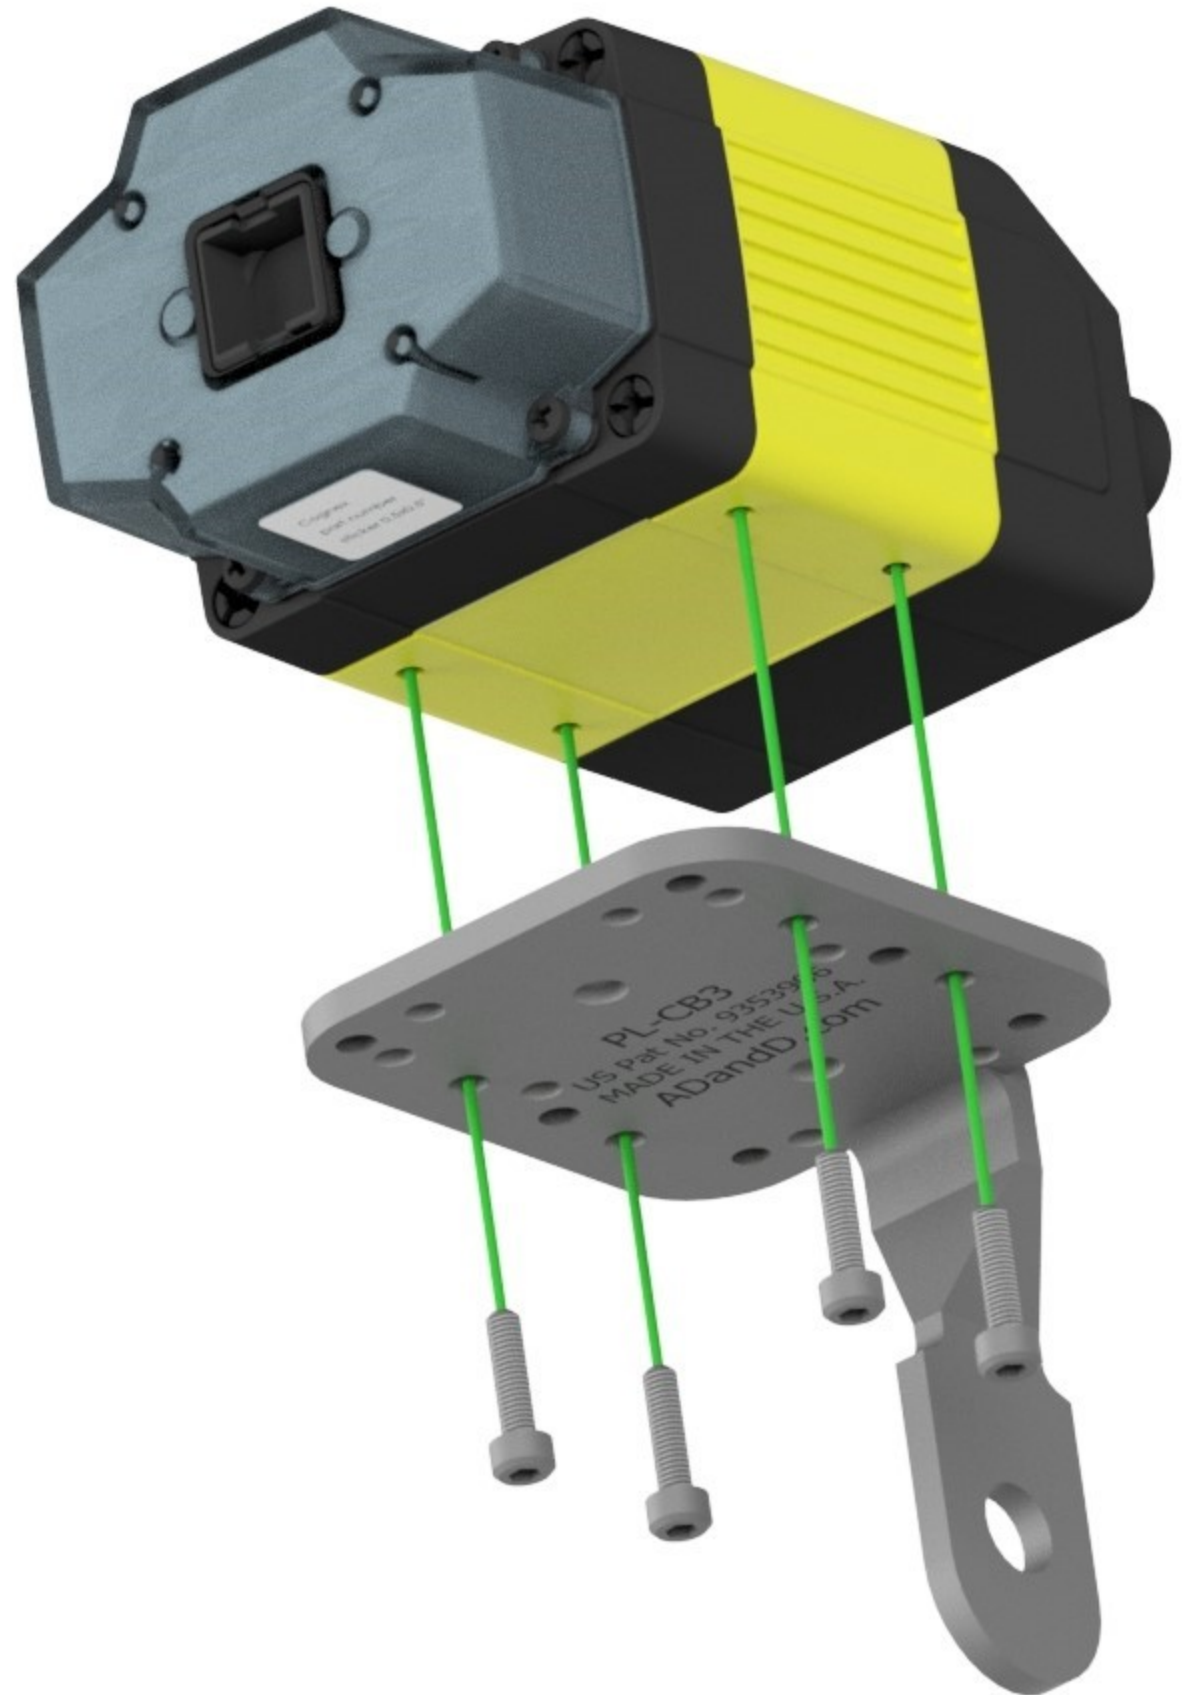

ADandD Pop-Link #PL-CB3

Mounting for Cognex Dataman 300 Series

Included Hardware

(4) M3-.5 X 6mm Lg SHCS