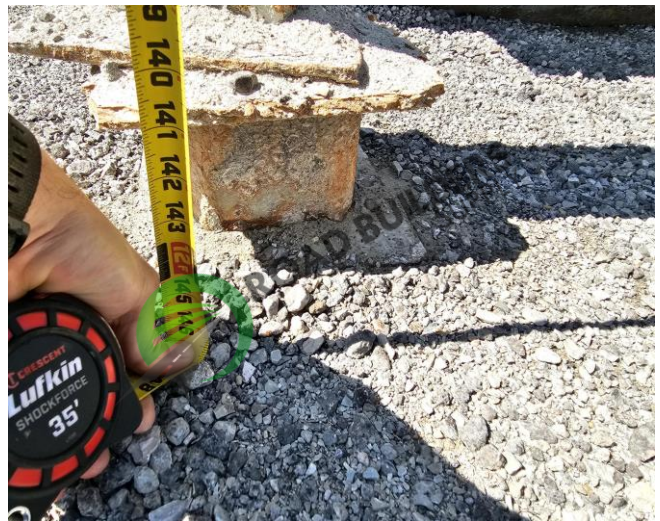

SD061

5 x 16 Deister Screen Deck

ID: SD061

Details:

- 5x16 Deister screen
- Double deck
- With stand
- Motors mounted, could not find tags

- All equipment subject to prior sale.
- RBS strives to ensure the accuracy of all listings, but all listings are "as-is, where-is," with no implied warranty.
- All buyers are encouraged to inspect equipment personally to verify accuracy.
- All information contained in this listing sheet is confidential. It is the property of RBS and is not to be shared.
- Road Builders Supply, LLC accepts no liability for the accuracy of the above listing.

Sales:

1950 East Greyhound pass #18
Toll Free: 866-249-6335

www.RoadBuildersSupply.com

NATIONAL ASPHALT
PAVEMENT ASSOCIATION

Call us for Facility painting, new plant equipment, used plant equipment, plant service, and Parts!