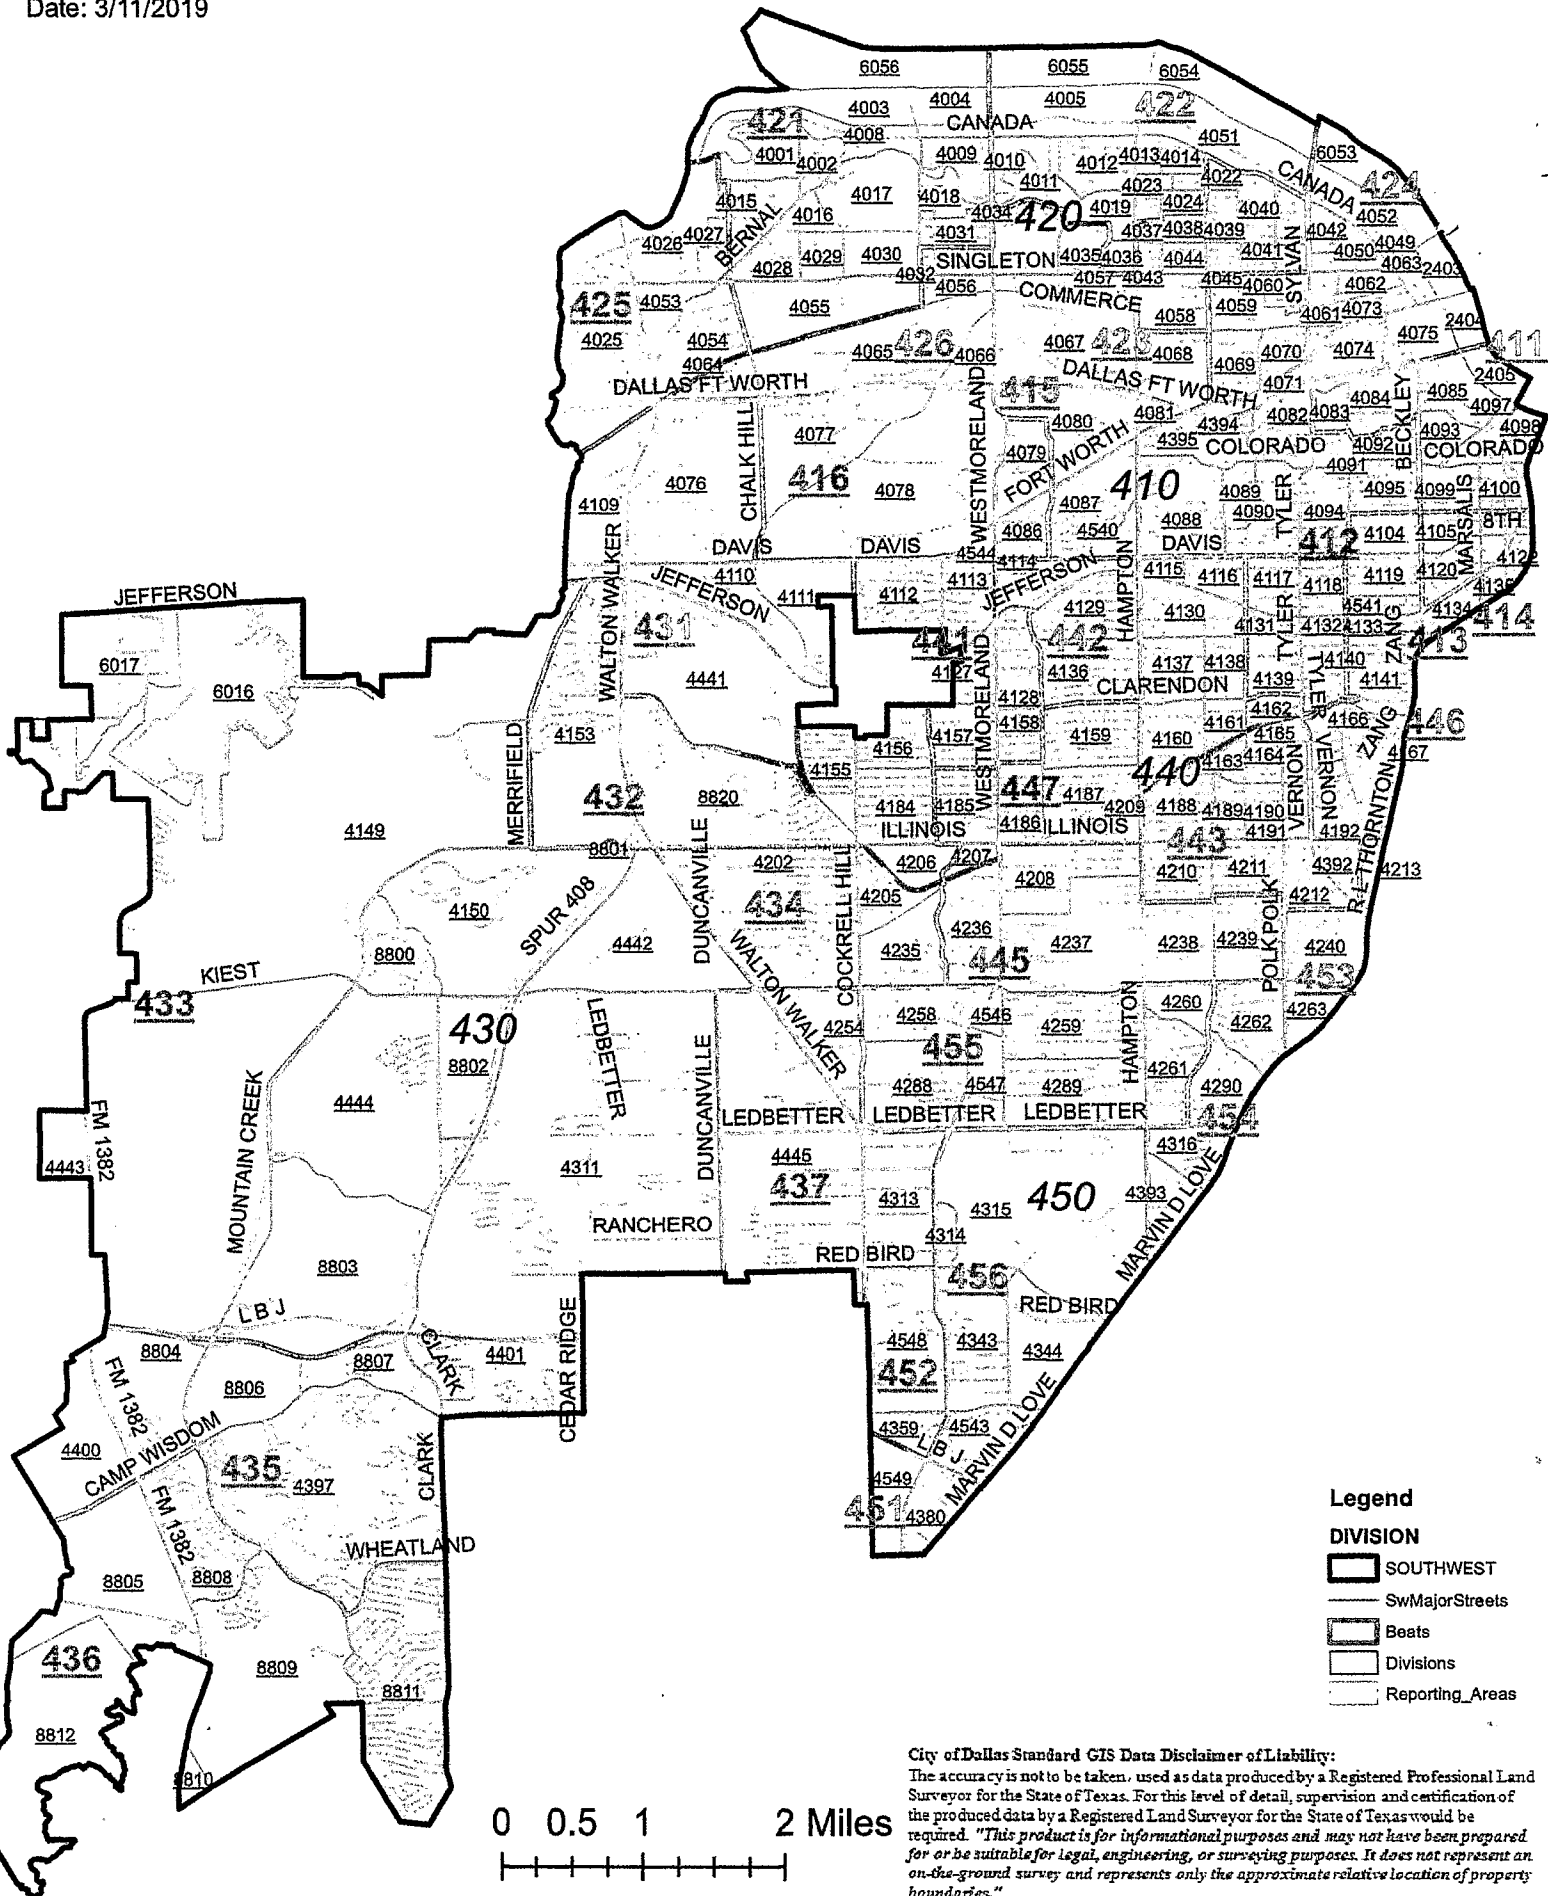

Dallas Area Watch =

<http://www.dallasareawatch.com/>

This site generates Crime Reports specifically tailored for pre-defined neighborhoods. Each neighborhood consists of a specific set of street names and block numbers. A Crime Report for each neighborhood listed on this site is uploaded to this site every morning about 8:15am Central Time. The report includes available crime incident data for the neighborhood going back to January 1, 2014 (incidents going back to 2008 are available on request.)

Police Divisions

Southwest Division Sector Map

Southwest Patrol

Date: 3/11/2019

- Legend**
- DIVISION**
 - SOUTHWEST
 - SwMajorStreets
 - Beats
 - Divisions
 - Reporting_Areas

City of Dallas Standard GIS Data Disclaimer of Liability:
 The accuracy is not to be taken, used as data produced by a Registered Professional Land Surveyor for the State of Texas. For this level of detail, supervision and certification of the produced data by a Registered Land Surveyor for the State of Texas would be required. "This product is for informational purposes and may not have been prepared for or be suitable for legal, engineering, or surveying purposes. It does not represent an on-the-ground survey and represents only the approximate relative location of property boundaries."

South Central Division Sector Map