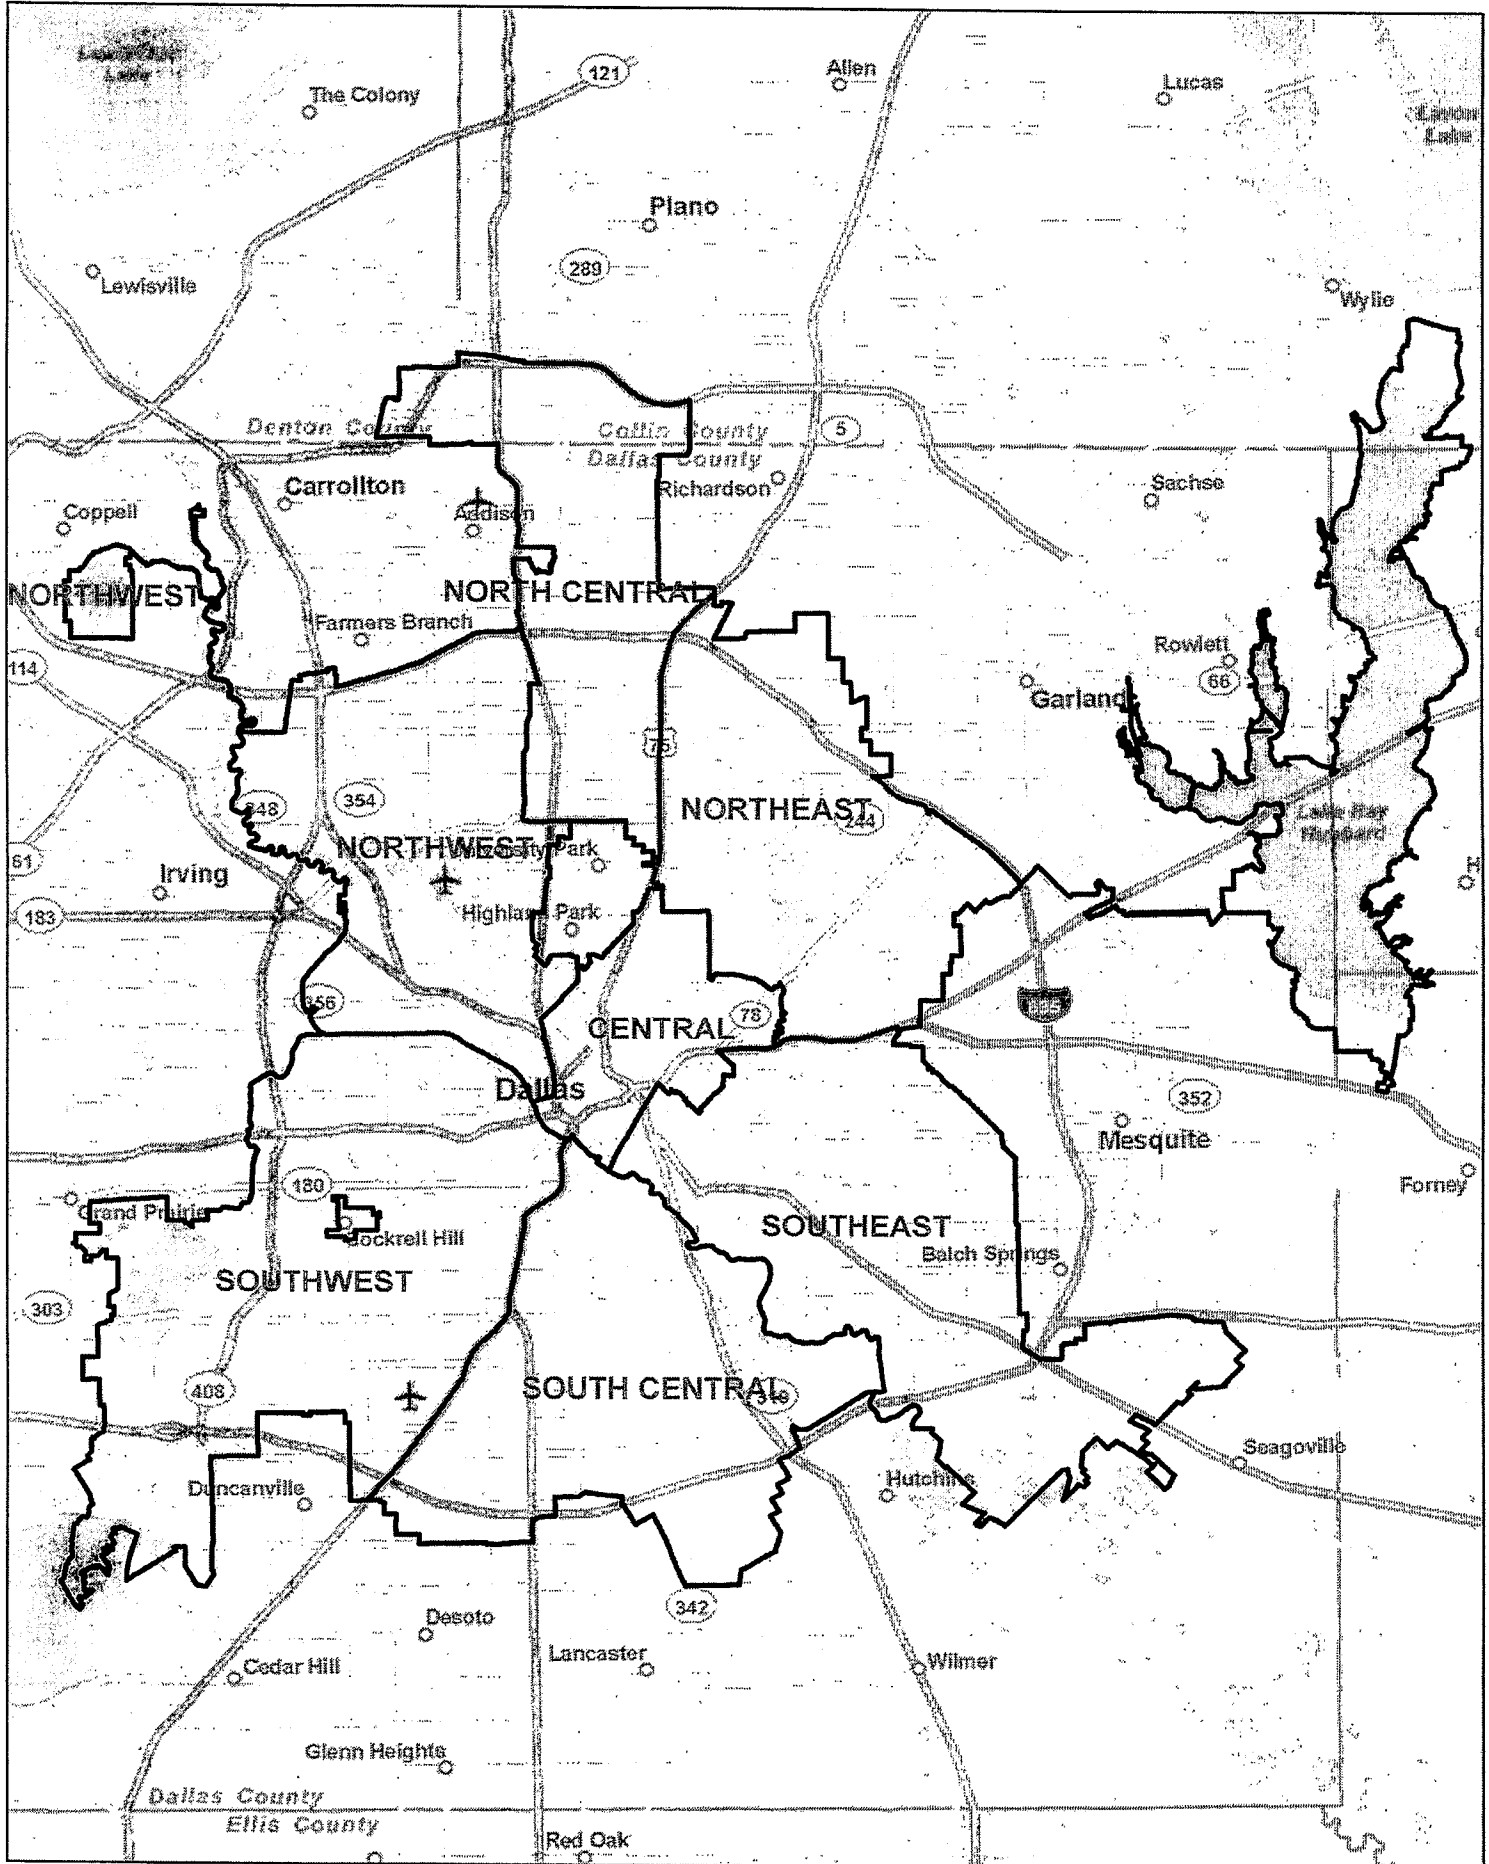

Police Divisions