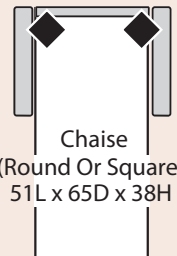

ALYSSA

2 Seat Sofa
(Also available as Queen Sleeper)
91L x 37D x 38H

3 Seat Sofa
(Also available as Queen Sleeper)
91L x 37D x 38H

2 Seat Grande Sofa
101L x 41D x 38H

3 Seat Grande Sofa
101L x 41D x 38H

Townhouse Sofa
(Also available as Full Sleeper)
83L x 37D x 38H

Loveseat
(Also available as Twin Sleeper)
68L x 37D x 38H

Chair 1/2
(Also available as Twin Sleeper)
63L x 37D x 38H

Chair
44L x 37D x 38H

Chaise
(Round Or Square)
51L x 65D x 38H

3 Seat LSF Sofa
(Also available as Queen Sleeper)
81L x 37D x 38H

3 Seat RSF Sofa
(Also available as Queen Sleeper)
81L x 37D x 38H

2 Seat LSF Loveseat
(Also available as Twin Sleeper)
58L x 37D x 38H

2 Seat RSF Loveseat
(Also available as Twin Sleeper)
58L x 37D x 38H

LSF Chair
35L x 37D x 38H

RSF Chair
35L x 37D x 38H

LSF Chaise
41L x 65D x 38H

RSF Chaise
41L x 65D x 38H

Hexagon Wedge
67L x 45D x 38H

Corner Wedge
37L x 37D x 38H

****The Following Armless Pieces Are Available Inside a Sectional ONLY:**
 Armless Sofa: 70L
 Armless Loveseat: 47L
 Armless Chair: 24L