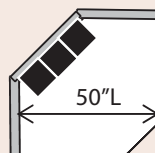

Loveseat
(Also available as Twin Sleeper)
68L x 37D x 38H

Chair 1/2
(Also available as Twin Sleeper)
63L x 37D x 38H

Chair
44L x 37D x 38H

Chaise
(Round Or Square)
51L x 65D x 38H

3 Seat LSF Sofa
(Also available as Queen Sleeper)
81L x 37D x 38H

3 Seat RSF Sofa
(Also available as Queen Sleeper)
81L x 37D x 38H

2 Seat LSF Loveseat
(Also available as Twin Sleeper)
58L x 37D x 38H

2 Seat RSF Loveseat
(Also available as Twin Sleeper)
58L x 37D x 38H

LSF Chair
35L x 37D x 38H

RSF Chair
35L x 37D x 38H

LSF Chaise
41L x 65D x 38H

RSF Chaise
41L x 65D x 38H

Hexagon Wedge
67L x 45D x 38H

Corner Wedge
37L x 37D x 38H

****The Following Armless Pieces Are Available Inside a Sectional ONLY:**
 Armless Sofa: 70L
 Armless Loveseat: 47L
 Armless Chair: 24L