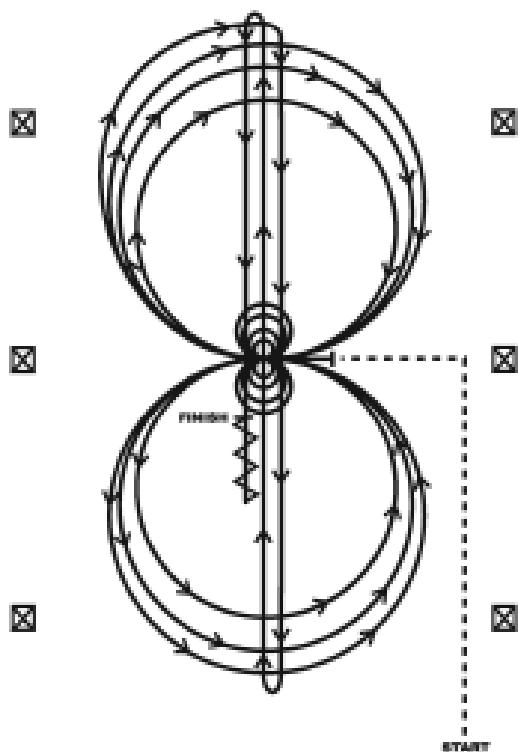

Arkansas ApHC Horse Show

Reining (All Reining)

Show Date: 10-10-2020

REINING PATTERN II

Horses must jog to the center of the arena. Horses must walk or stop prior to starting the pattern. Beginning at the center of the arena facing the left wall or fence.

1. Complete four spins to the left. Hesitate.
2. Complete four spins to the right. Hesitate.
3. Beginning on the right lead complete three circles to the right; the first circle small and slow; the next two circles large and fast. Change leads at the center of the arena.
4. Complete three circles to the left; the first circle small and slow; the next two circles large and fast. Change leads at the center of the arena.
5. Begin a large circle to the right, but do not close this circle. Run down the center of the arena past the end marker and do a right rollback—no hesitation.
6. Run up the middle to the opposite end of the arena past the end marker and do a left rollback—no hesitation.
7. Run past the center marker and do a sliding stop. Back up to the center of the arena or at least ten feet (three meters). Hesitate to demonstrate completion of the pattern.