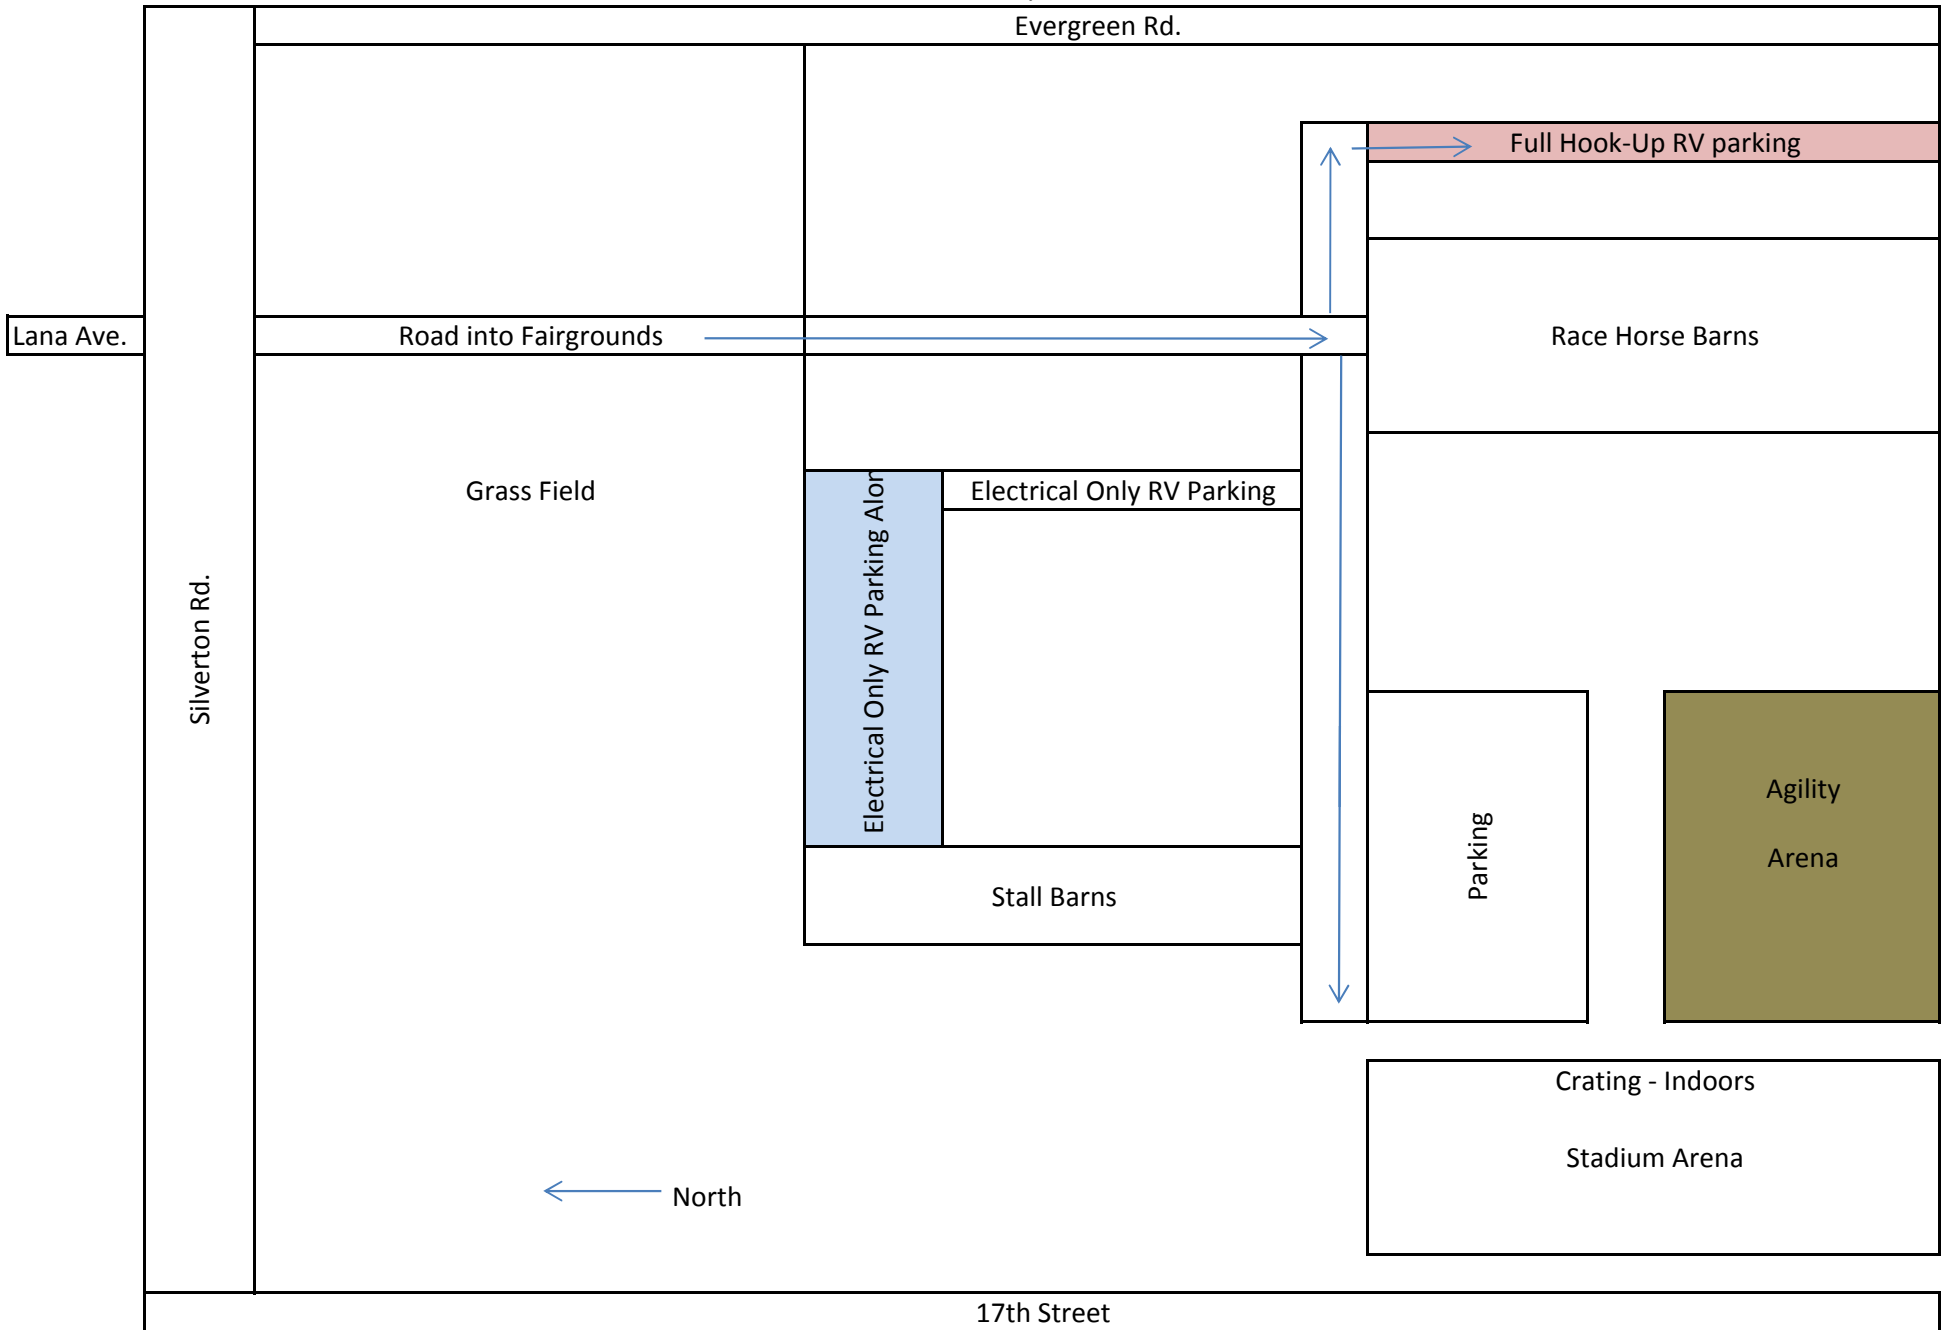

# Oregon State Fairgrounds

Site Layout

Evergreen Rd.

Lana Ave.

Silvertown Rd.

Road into Fairgrounds

Grass Field

Electrical Only RV Parking Along

Electrical Only RV Parking

Stall Barns

Full Hook-Up RV parking

Race Horse Barns

Parking

Agility  
Arena

Crating - Indoors

Stadium Arena

17th Street

← North