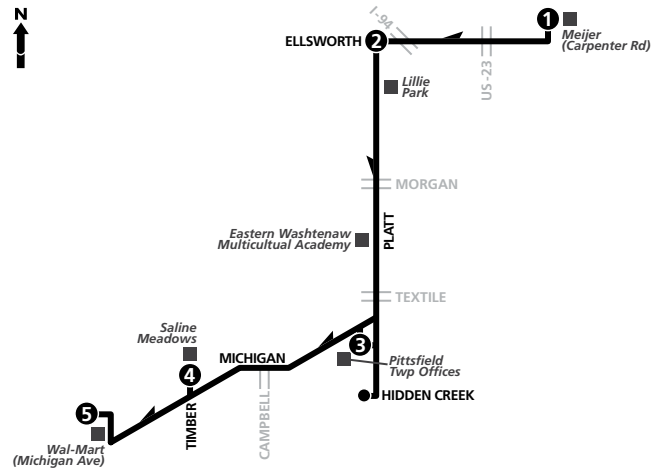

ROUTE 67 / PLATT-MICHIGAN AVE.

Map & Schedule

ROUTE 67 PLATT - MICHIGAN to Meijer (Carpenter Rd)

MONDAY - FRIDAY				
Wal-Mart (Michigan Ave)	Warner & Heartwood	Pittsfield Twp Offices	Platt & Ellsworth	Meijer (Carpenter Rd)
5	4	3	2	1
START				END
7:00	7:05	7:10	7:22	7:25
8:00	8:05	8:10	8:22	8:25
9:00	9:05	9:10	9:22	9:25
10:00	10:05	10:10	10:22	10:25
11:00	11:05	11:10	11:22	11:25
12:00	12:05	12:10	12:22	12:25
1:00	1:05	1:10	1:22	1:25
2:00	2:05	2:10	2:22	2:25
3:00	3:05	3:10	3:22	3:25
4:00	4:05	4:10	4:22	4:25
5:00	5:05	5:10	5:22	5:25
6:00	6:05	6:10	6:22	6:25

NO SATURDAY OR SUNDAY SERVICE

ROUTE 67 PLATT - MICHIGAN to Wal-Mart (Michigan Ave)

MONDAY - FRIDAY				
Meijer (Carpenter Rd)	Platt & Ellsworth	Pittsfield Twp Offices	Saline Meadows	Wal-Mart (Michigan Ave)
1	2	3	4	5
START				END
7:30	7:34	7:42	7:52	7:58
8:30	8:34	8:42	8:52	8:58
9:30	9:34	9:42	9:52	9:58
10:30	10:34	10:42	10:52	10:58
11:30	11:34	11:42	11:52	11:58
12:30	12:34	12:42	12:52	12:58
1:30	1:34	1:42	1:52	1:58
2:30	2:34	2:42	2:52	2:58
3:30	3:34	3:42	3:52	3:58
4:30	4:34	4:42	4:52	4:58
5:30	5:34	5:42	5:52	5:58
6:30	6:34	6:42	6:52	6:58