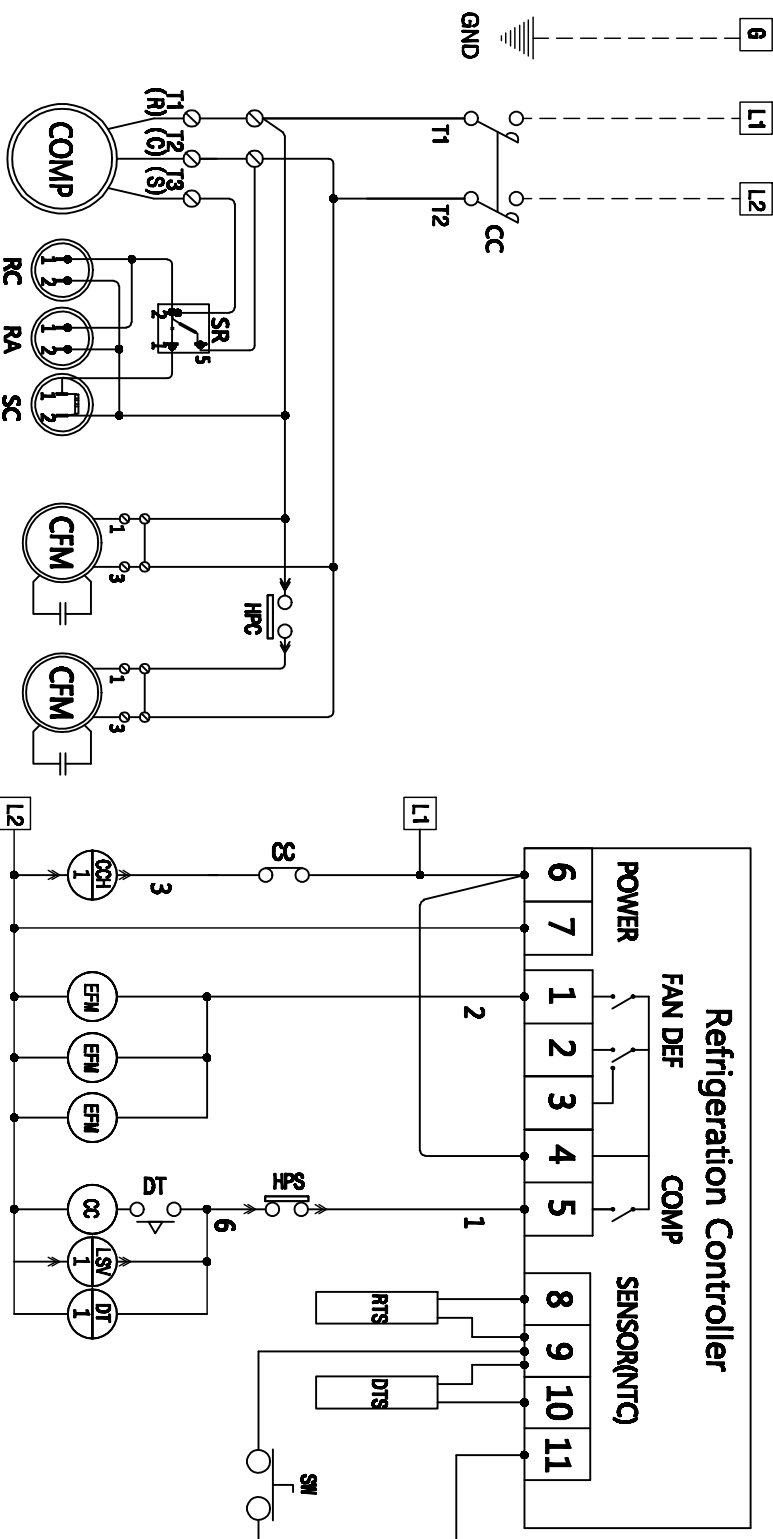

Electrical Wiring Diagram

Model : IQT140MRB

Factory Wiring

Field Wiring

1ph 220V 60Hz

LEGEND

CC (C1)	COMPRESSOR CONTACTOR	CCH	CRANKCASE HEATER	DTS	DEFROST TEMPERATURE SENSOR
CFM	CONDENSER FAN MOTOR	RTS	ROOM THERMOSTAT SENSOR	SW	ON/OFF SWITCH
EFM	EVAPORATOR FAN MOTOR	DT	DELAY TIMER	GND	GROUND
HPS	HIGH PRESSURE SWITCH	SR	START RELAY		
HPC	HIGH PRESSURE CONTACTOR	RC,RA	RUN CAPACITOR		
LSV	LIQUID SOLENOID VALVE	SC	START CAPACITOR		