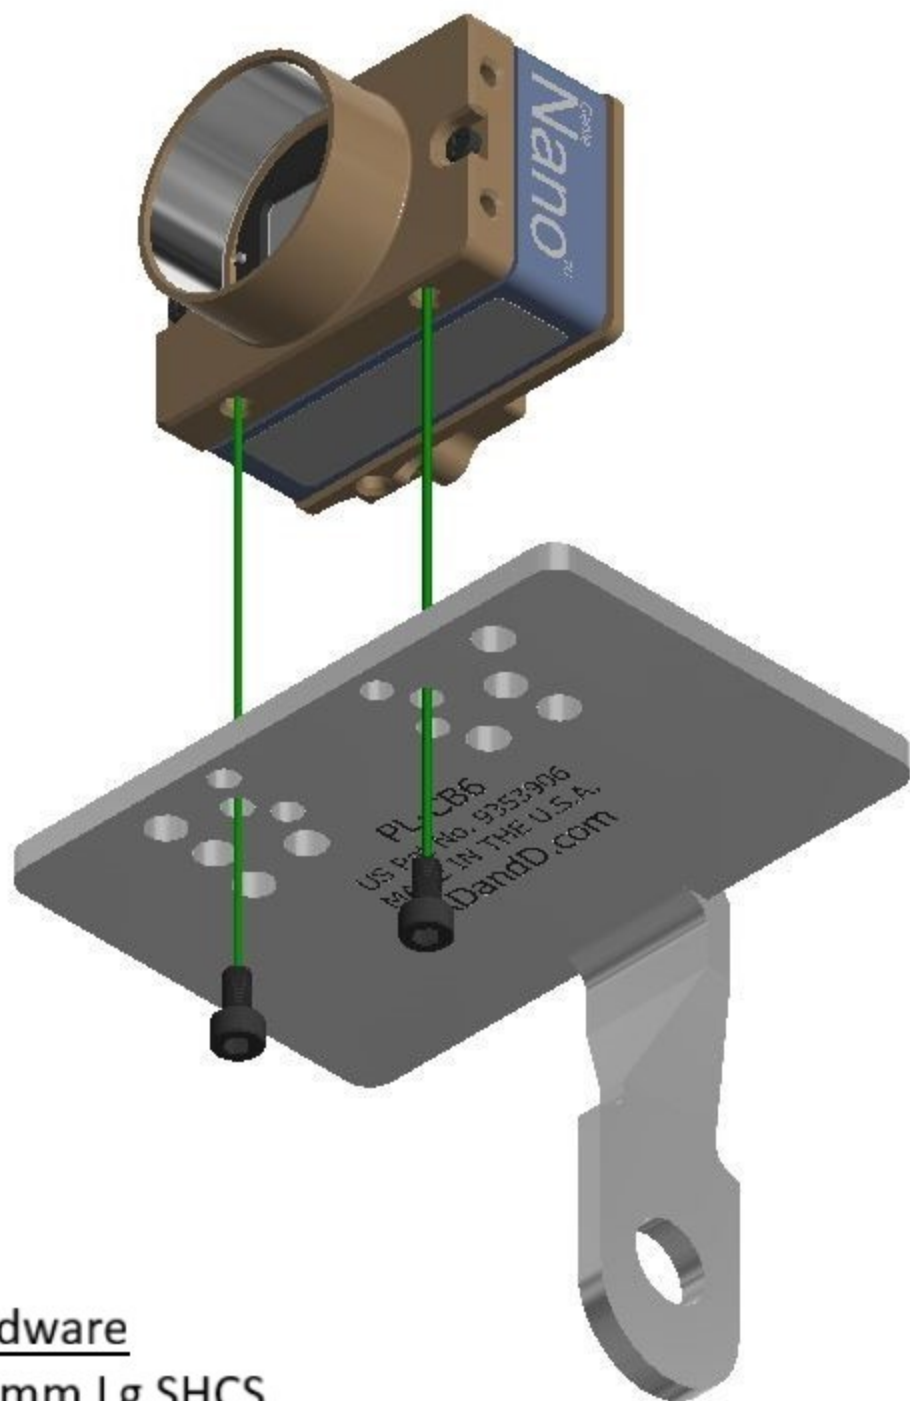

ADandD Pop Link #PL-CB6

Mounting for Dalsa Genie Nano Series

Included Hardware

(2) M3-.5 X 6mm Lg SHCS