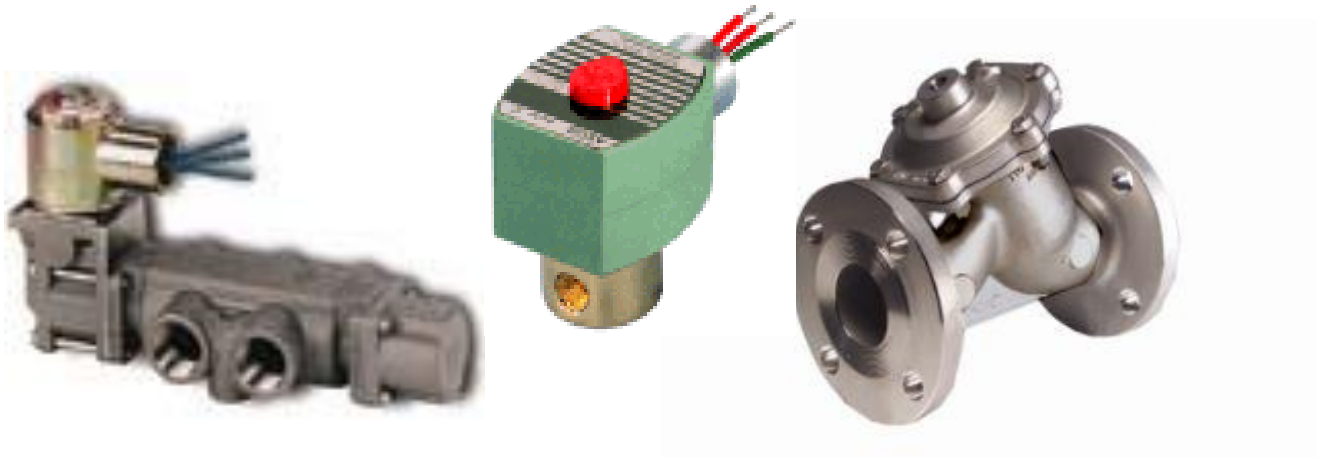

# Solenoid Valves

We offer reliable solenoid valves, such as the Versa Valve which can be custom designed to fit your application.

Solenoid Valves from ASCO, Versa, Aqua-Matic, Peter-Paul, and others