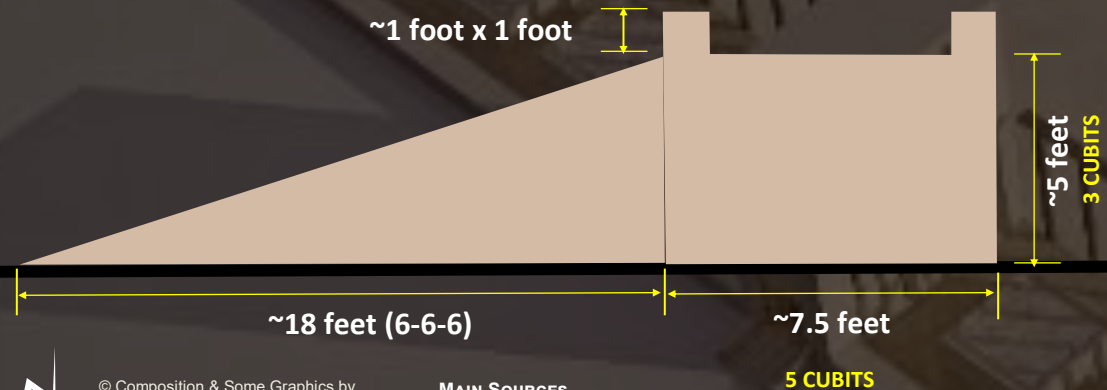

### ALTAR OF SACRIFICE

During the Days of Moses

DECEMBER 10, 2018

Jerusalem, Israel

~1 foot x 1 foot