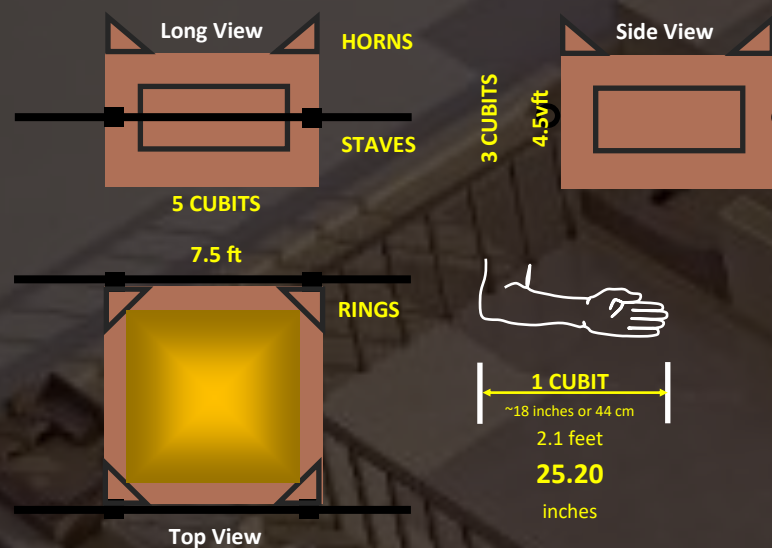

## DAILY SACRIFICES DURING THE 4TH TEMPLE

### ALTAR OF SACRIFICE

During the Days of Moses

DECEMBER 10, 2018

Jerusalem, Israel

~1 foot x 1 foot

### THE 4TH TEMPLE

### ALTAR OF SACRIFICE

During the Days of King Jesus