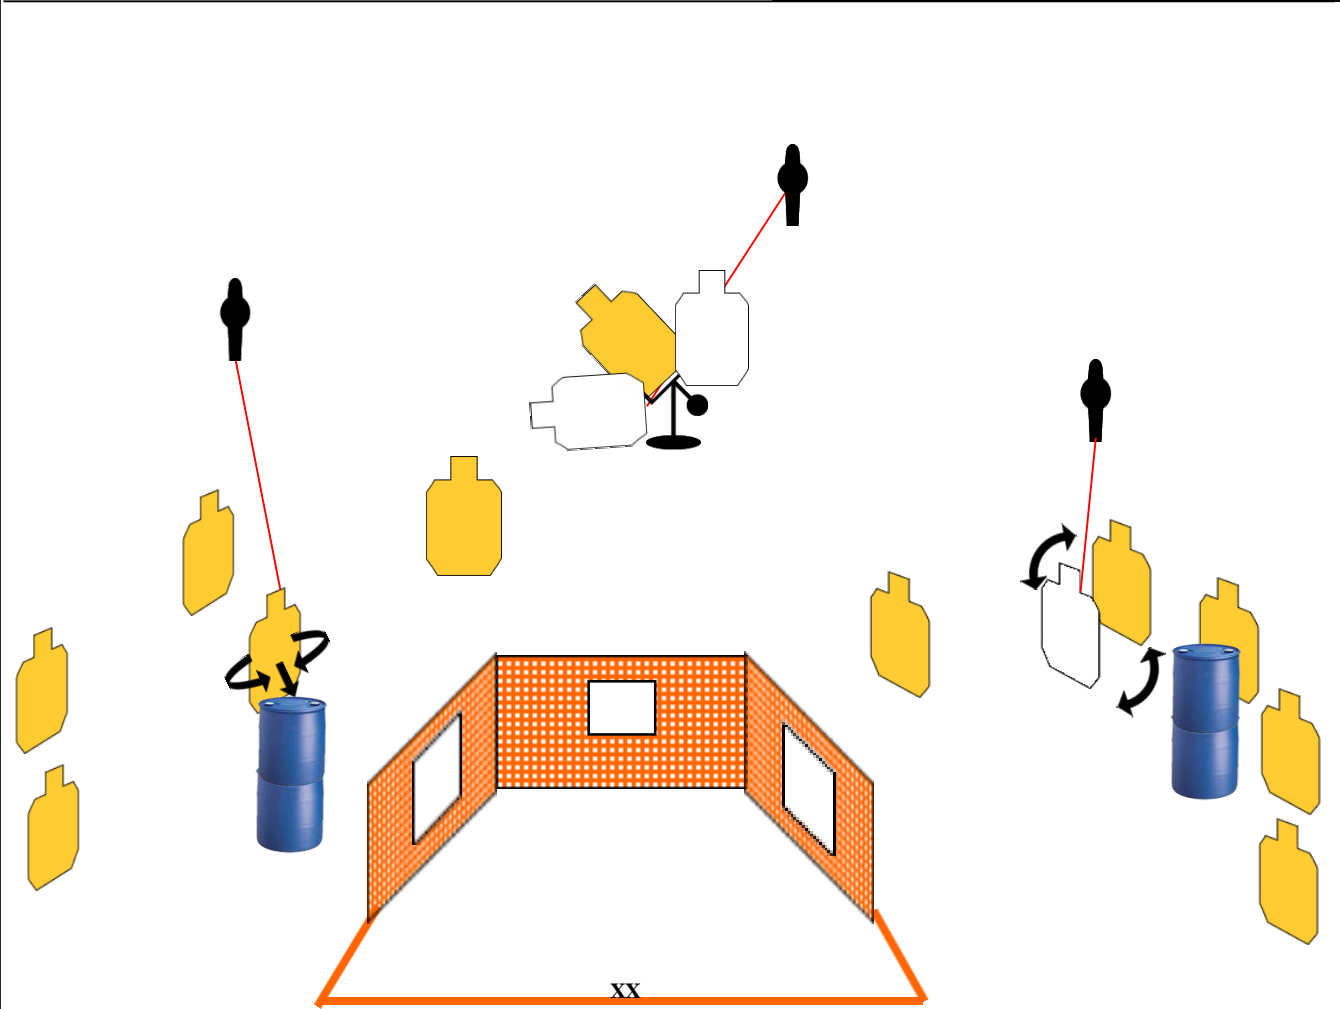

**STAGE NAME**  
Look Thru The Windows

FIELD: Freight Office

STAGE # 6

**START POSITION:** Both heels on markers, hands at sides..

**PROCEDURE:** All shooting from inside boundaries.

**SCORING:** Unlimited

**ROUND COUNT:** 25

**TARGETS:** 11 paper, 3 steel

**DISTANCE:**

**SCORED HITS:** Best 2 on paper. steel must fall.

**PENALTIES:**

**NOTES:**

September '19

**TARGET & EQUIPMENT LIST**