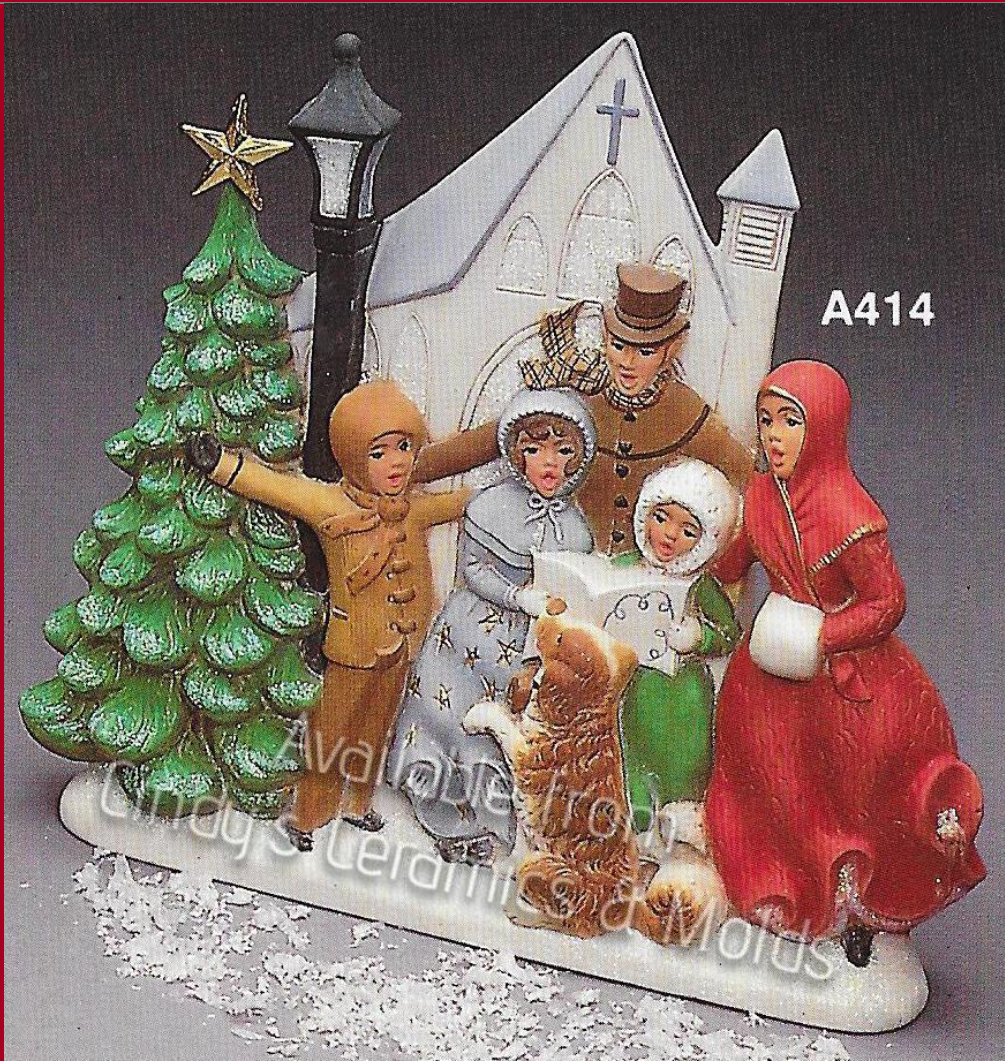

Caroling Sets

<i>Item Number</i>	<i>Description</i>	<i>Size (Inches)</i>	<i>Bisque</i>
1164	 <p>A detailed ceramic figurine depicting a winter caroling scene. In the center, a family of four (a man, a woman, and two children) is gathered around a red sleigh pulled by a brown horse. The man is wearing a brown coat and a yellow hat, the woman is in a red quilted dress, and the children are in winter gear. A golden retriever is standing in the snow. In the background, there is a white church with a steeple and a small house. Two evergreen trees are decorated with snow and lights. The entire scene is set on a white base representing snow.</p>	15 Wide	35.00 (with cutouts for lighting)

15 Long

22.00

Wooden Base for Caroling Set

A-1676

4 1/4
Tall

7.50

Dog for Caroling Set

A-414