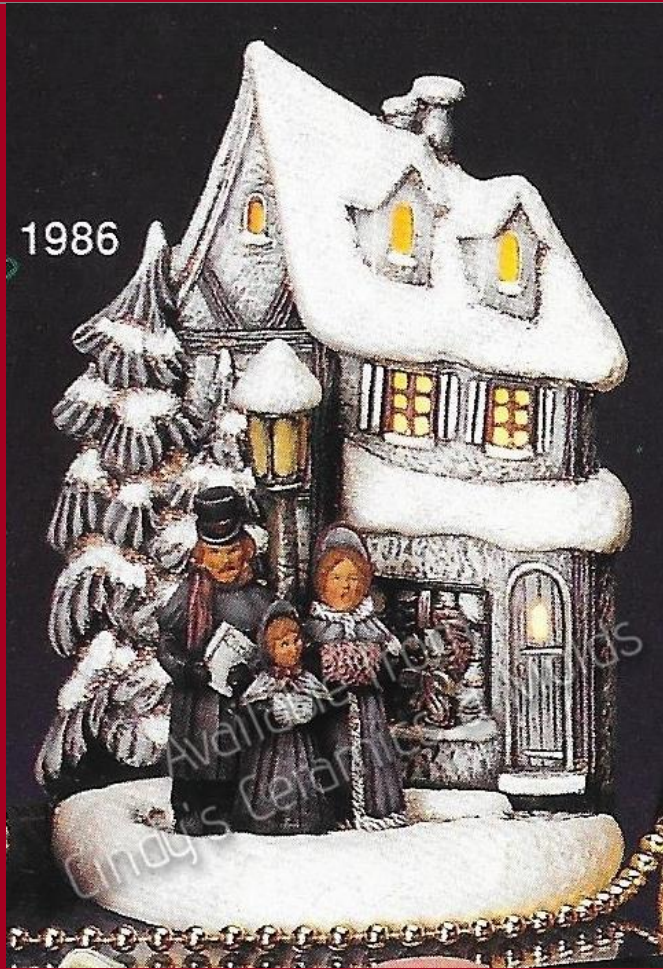

Caroling Sets

<i>Item Number</i>	<i>Description</i>	<i>Size (Inches)</i>	<i>Bisque</i>
1164	 <p>A detailed ceramic figurine depicting a winter caroling scene. In the center, a family of four (a man, a woman, and two children) is gathered around a red sleigh pulled by a brown horse. The man is wearing a brown coat and a yellow hat, the woman is in a red quilted dress, and the children are in winter gear. A golden retriever is standing in the snow. In the background, there is a white church with a steeple and a small house. Two evergreen trees are decorated with snow and lights. The entire scene is set on a white base representing snow.</p>	15 Wide	35.00 (with cutouts for lighting)

25.00

Two-Sided Christmas House & Carolers (both sides shown. Depicted with optional CM-377 Base)

HS-470/90

55.00

"Oh Christmas Tree" Caroling Set Scene with Tree

HS-470	"Oh Christmas Tree" Scene Caroling Girl	4.25 High	5.00
HS-471	"Oh Christmas Tree" Scene Caroling Boy	4.5 High	5.00
HS-487	"Oh Christmas Tree" Scene Trees	8.25 High	15.00
HS-488	"Oh Christmas Tree" Scene Sled	4.75 Long	5.00
HS-489	"Oh Christmas Tree" Scene Mailbox	2.5 High	5.00
HS-490	"Oh Christmas Tree" Scene Base	14.5 Long	20.00