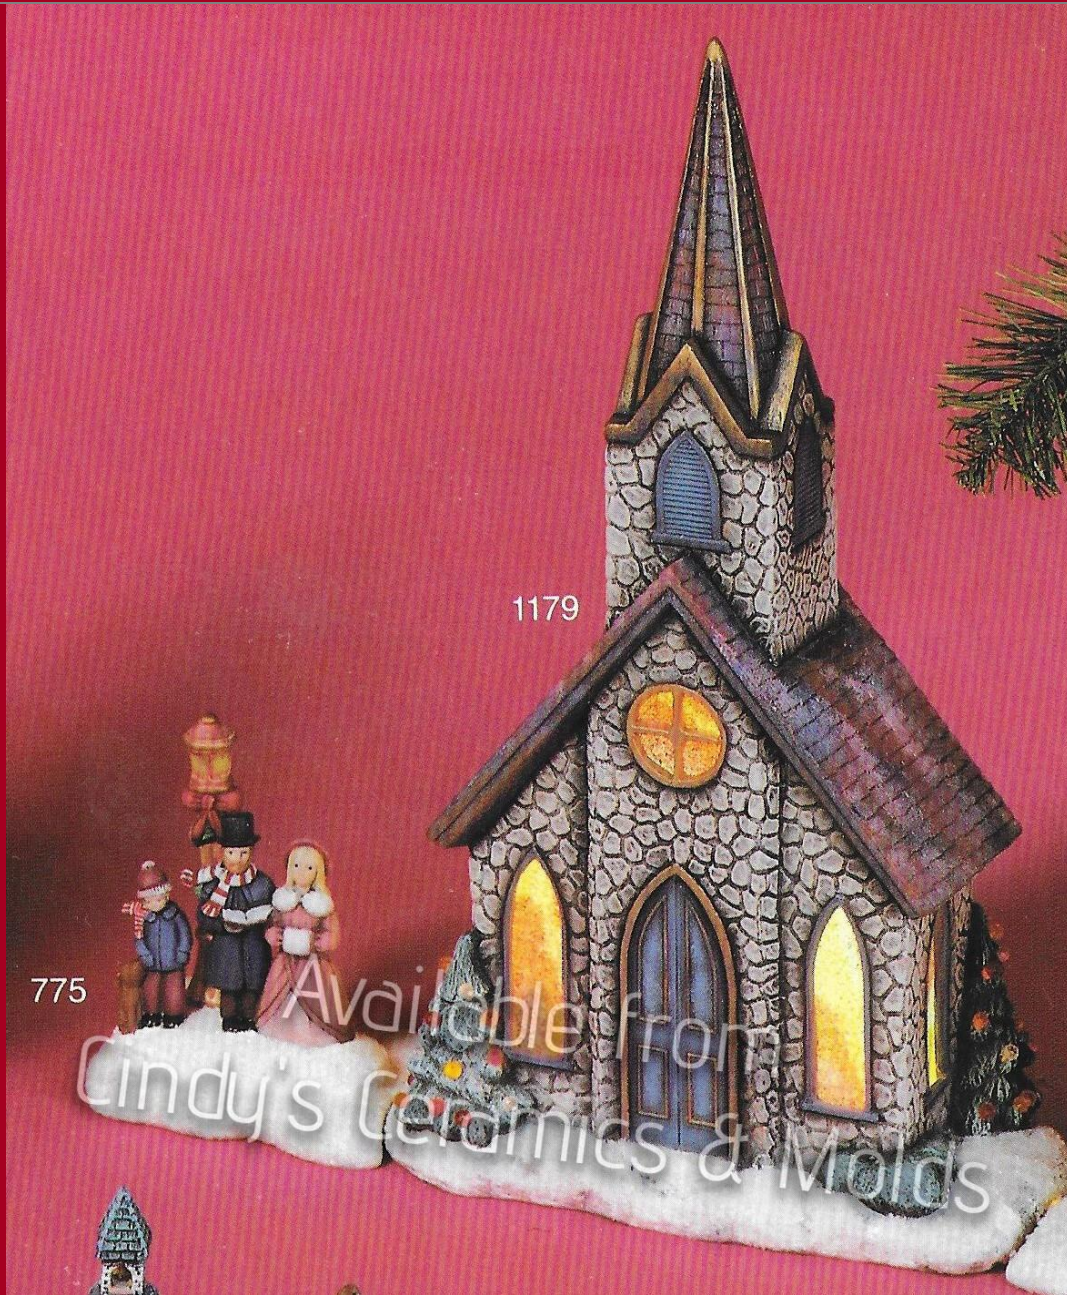

S-1179

16 Tall

19.10

Church Window Scene (church only)