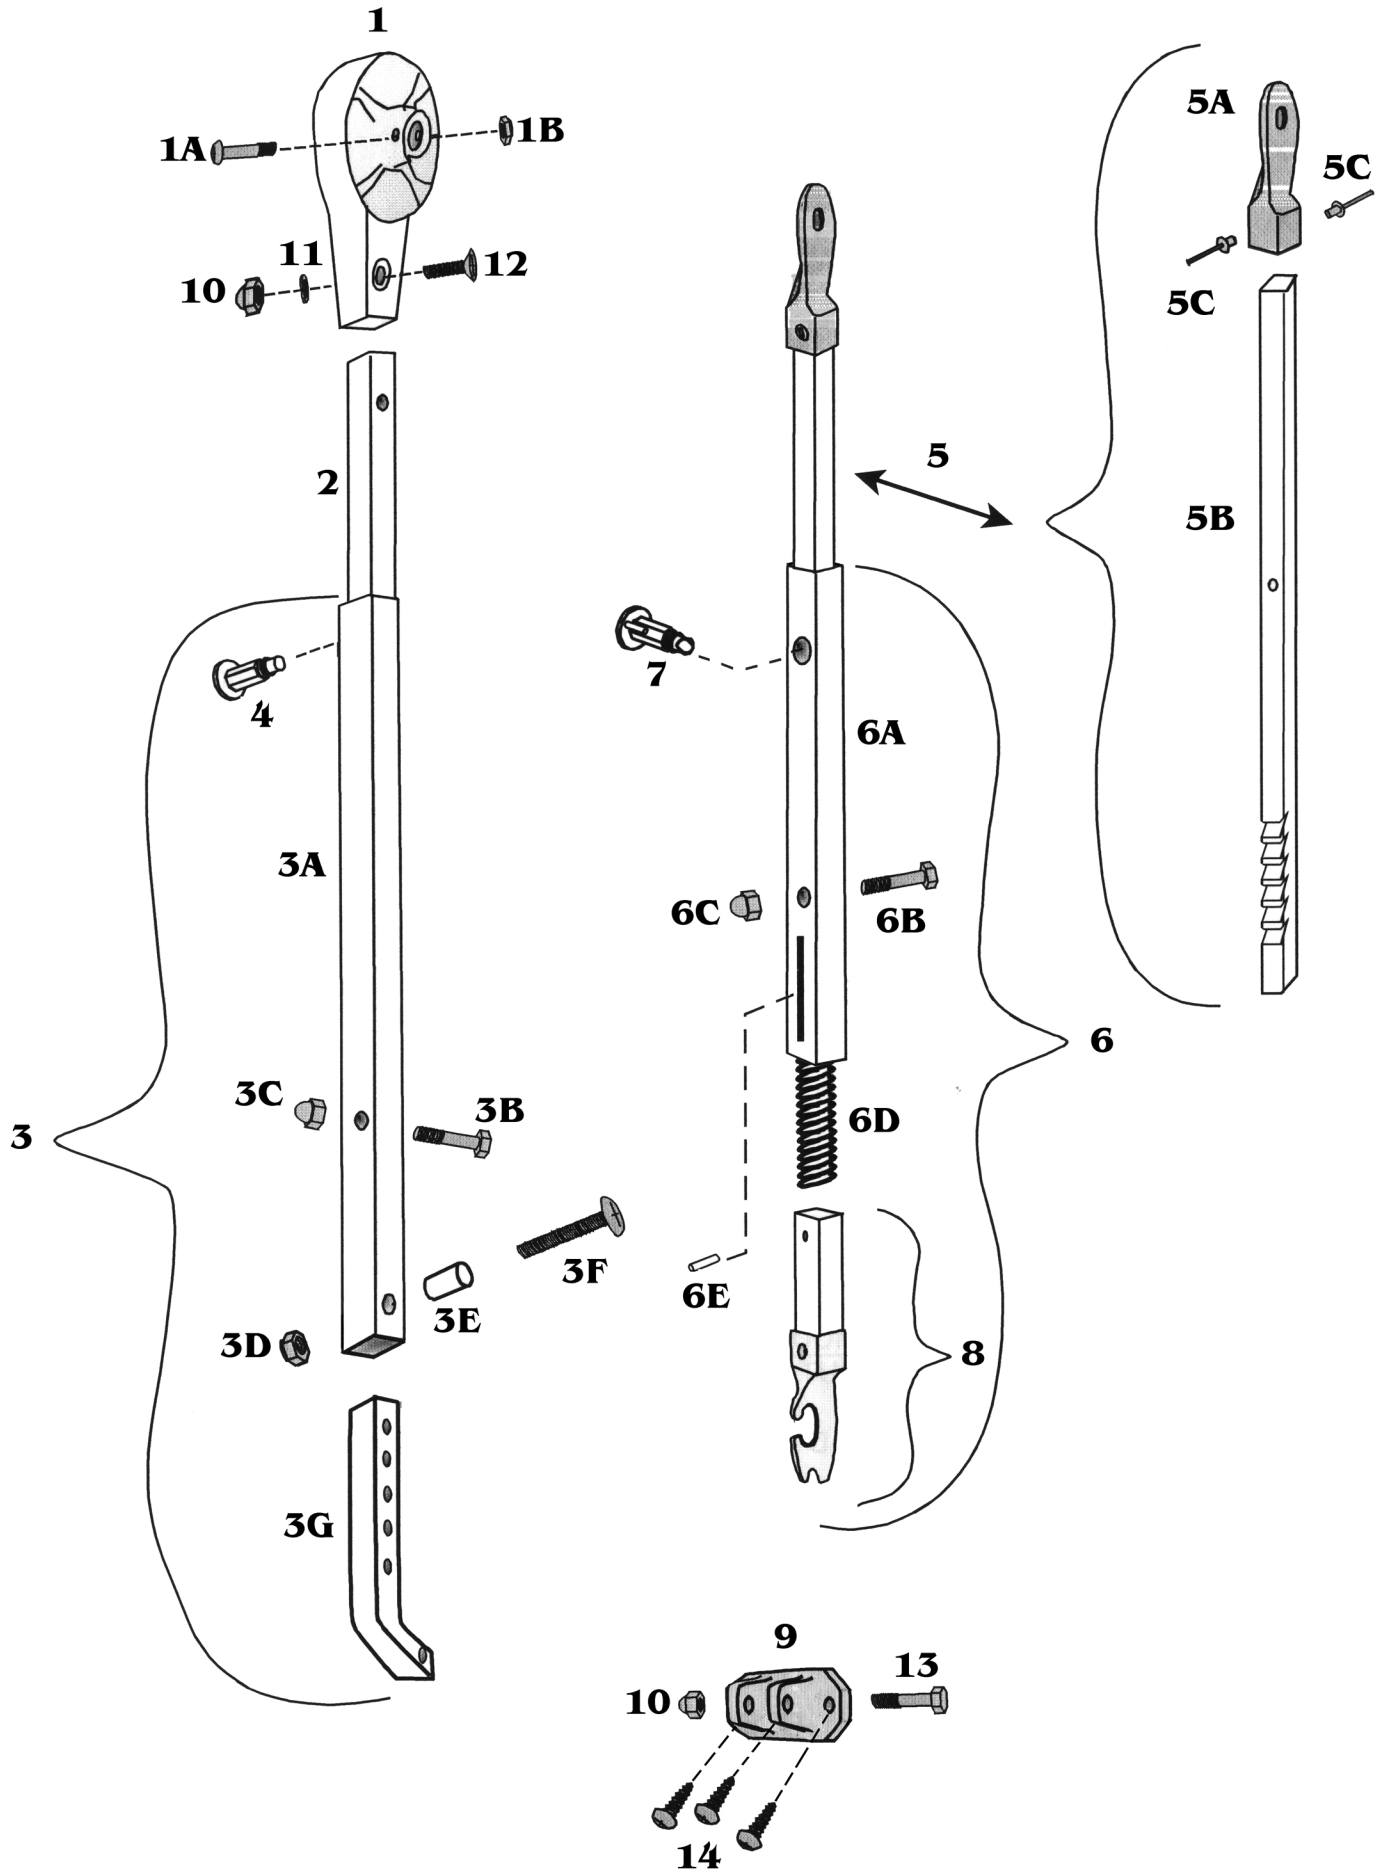

Universal Hardware Installed 1989 to Present

Ref #	PART #	UNIVERSAL HARDWARE installed 1989 TO PRESENT
1	215201	HEAD CASTING ASSEMBLY, STANDARD (red logo), includes:
1A	317212	BOLT, 10/32 x 1-1/2", HARDENED STEEL
1B	311070	NUT, 10/32, NYLOCK HEX (stainless)
2	219000-XXX	MAIN ARM BAR (stainless)
2	719100-XXX	MAIN ARM BAR (aluminum)
2	21901F/R-XXX	BRIGHT FRONT/REAR MAIN ARM BAR UC STYLE
3	21620F/R-XXX	BRIGHT FRONT/REAR MAIN ARM TUBE ASSEMBLY, includes:
3	71620F/R-XXX	SATIN FRONT/REAR MAIN ARM TUBE ASSEMBLY, includes:
3A	216200	BRIGHT MAIN ARM TUBE ONLY (or)
3A	716200	SATIN MAIN ARM TUBE ONLY
3B	310040	BOLT, 1/4 - 20 X 1-1/4", HEX HEAD
3C	311020	CAP NUT, 1/4 - 20 (aluminum)
3D	311060	NUT, 1/4 - 20, NYLOCK HEX (stainless)
3E	325214	SPACER, 1/4" X 2/3" (aluminum)
3F	317203	STUD PIN, 1/4 - 20 X 2"
3G	216700-XXX	BRIGHT HINGE BAR (or)
3G	716700-XXX	SATIN HINGE BAR
4	290002	SNAP STUD ASSEMBLY
5	21710F/R-XXX	BRIGHT FRONT/REAR RAFTER ARM BAR ASSEMBLY, includes:
5	71710F/R-XXX	SATIN FRONT/REAR RAFTER ARM BAR ASSEMBLY, includes:
5A	210360	RAFTER LINK CASTING
5B	217100-XXX	BRIGHT RAFTER ARM BAR (or)
5B	717100-XXX	SATIN RAFTER ARM BAR
5C	316100	RIVET, 5/32, BLIND (stainless)
6	218210	BRIGHT RAFTER ARM TUBE ASSEMBLY, includes:
6	718210	SATIN RAFTER ARM TUBE ASSEMBLY, includes:
6A	218200	BRIGHT RAFTER ARM TUBE (or)
6A	718200	SATIN RAFTER ARM TUBE
6B	310030	BOLT, 1/4 - 20 X 1-3/8", HEX HEAD
6C	311020	CAP NUT, 1/4 - 20 (aluminum)
6D	322110	COMPRESSION SPRING, 4-1/4"
6E	313220	GUIDE PIN, 1/8 X 5/8
8	218611	BRIGHT CLAW AND BAR ASSEMBLY WITH PIN (or)
8	718611	SATIN CLAW AND BAR ASSEMBLY WITH PIN
7	290001	RATCHET STUD ASSEMBLY
9	210060	BASE HINGE, RECTANGULAR (floor mount)
	299502	UNIVERSAL HARDWARE MOUNTING KIT, '89, includes:
10	311010	(4) NUT, 1/4 - 20, ACORN CAP (stainless)
11	312010	(2) LOCKWASHER, 1/4" (stainless)
12	317190	(2) BOLT, 1-3/8", FLAT HEAD
13	310010	(2) BOLT, 1/4 - 20 X 1-5/8", HEX HEAD
14	317040	(6) SCREW, 14 X 2" SHEET METAL (stainless)
	1HD20F/R-XXX	BRIGHT HALF SET OF HARDWARE, FRONT/REAR
	1HS20F/R-XXX	SATIN HALF SET OF HARDWARE, FRONT/REAR