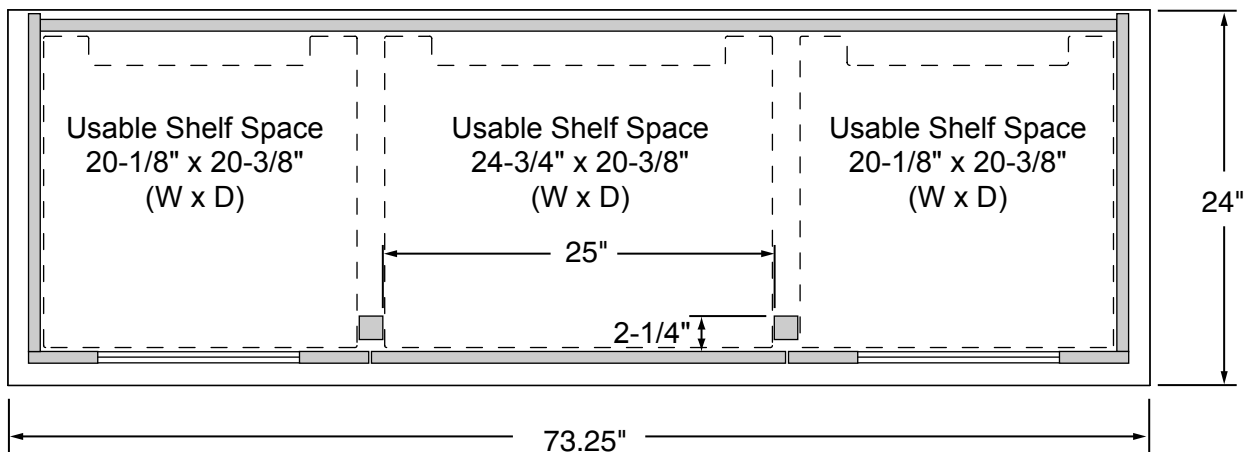

## Weight Limit Recommendation (in lbs.)

175		
20	20	20
60	60	60

Total weight not to exceed 250 lbs

**SIDE VIEW**

**TOP VIEW**

**FRONT VIEW**

Usable inside shelf size - 2 side bays (w x d): 20-1/8" x 20-3/8"

Usable inside shelf size - middle bay (w x d): 24-3/4" x 20-3/8"

Weight Capacity of Top and Interior Shelves: See diagram above

Usable inside dimensions (w x h): 20-1/8" x 18-1/2"

Vinyl Glides: Threaded plastic foot with locking nut (included)