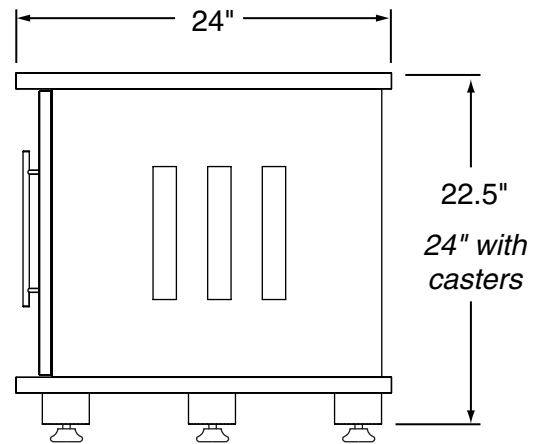

## Weight Limit Recommendation (in lbs.)

175		
20	20	20
60	60	60

Total weight not to exceed 250 lbs

**SIDE VIEW**

**TOP VIEW**

**FRONT VIEW**

Usable inside shelf size - 2 side bays (w x d): 20-1/8" x 20-3/8"

Usable inside shelf size - middle bay (w x d): 24-3/4" x 20-3/8"

Weight Capacity of Top and Interior Shelves: See diagram above

Usable inside dimensions (w x h): 20-1/8" x 18-1/2"

Vinyl Glides: Threaded plastic foot with locking nut (included)