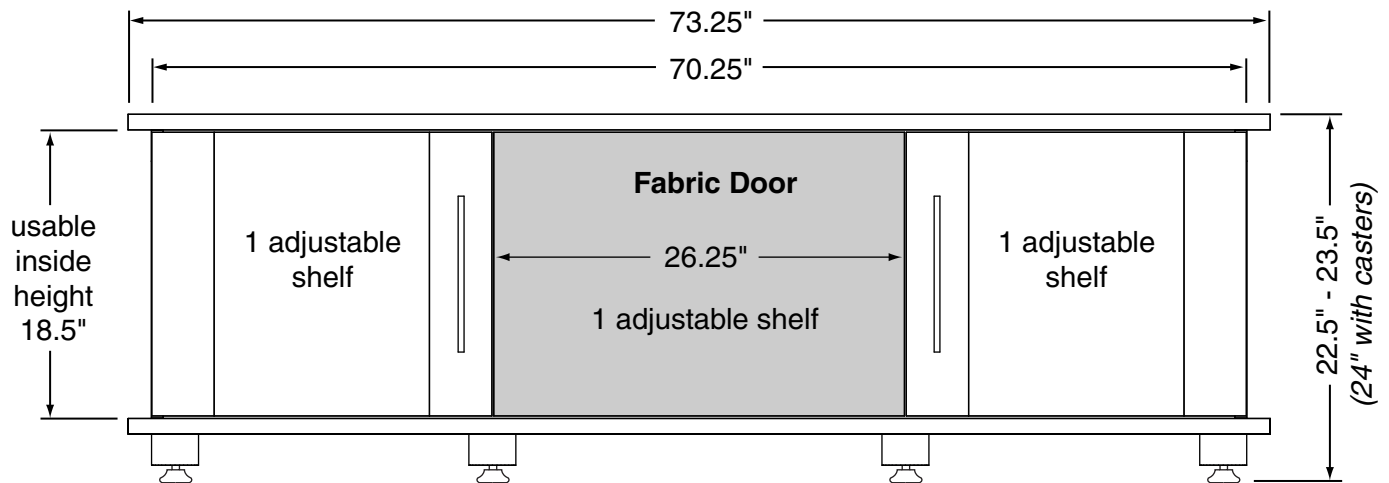

## Weight Limit Recommendation (in lbs.)

175		
20	20	20
60	60	60

Total weight not to exceed 250 lbs

**SIDE VIEW**

**TOP VIEW**

**FRONT VIEW**

Usable inside shelf size - 2 side bays (w x d): 20-1/8" x 20-3/8"

Usable inside shelf size - middle bay (w x d): 24-3/4" x 20-3/8"

Weight Capacity of Top and Interior Shelves: See diagram above

Usable inside dimensions (w x h): 20-1/8" x 18-1/2"

Vinyl Glides: Threaded plastic foot with locking nut (included)