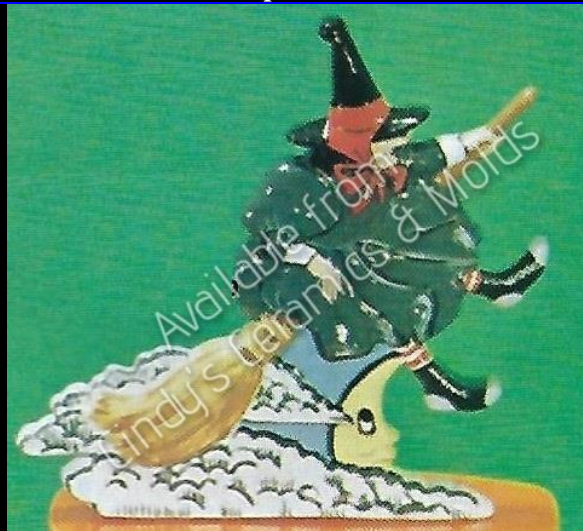

D-234

7 High

16.00

Fall Squirrel Box

DM-253B

6 Long

16.00

Halloween Witch Scene