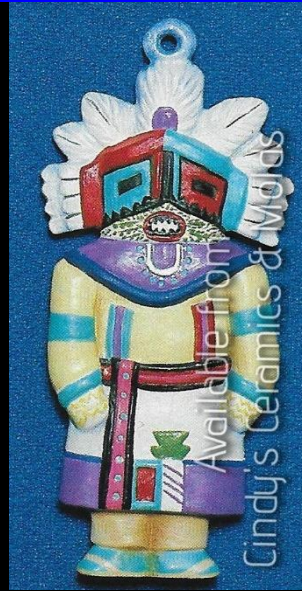

Kachina Doll Ornament

3.625 Tall

3.50*
Special
Pricing
Available
for
multiples,
please see
Christmas
Heirloom
Ornament
Page for
details