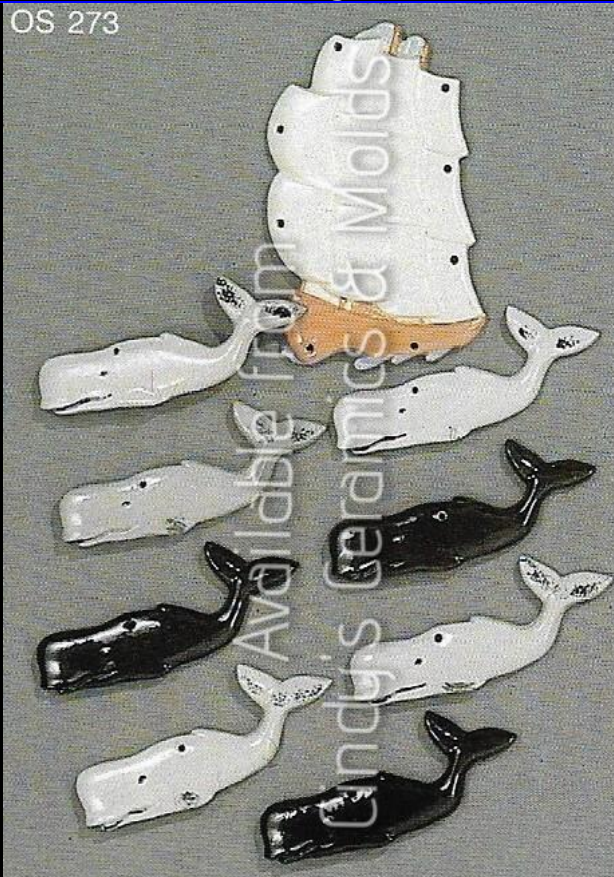

14.5 High

30.00

Plain Jar/ Goblet/Candy Dish
Shown with various cutouts which are an upcharge
(Specify if ordering cut-out for a light/ candleholder
when ordering)

S-1300

25.00

Nursing Cat

OS-273

12.00 set