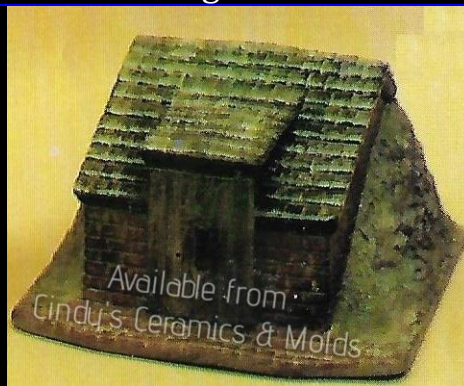

4.625 Long
by 2.75 High

9.00

Springhouse