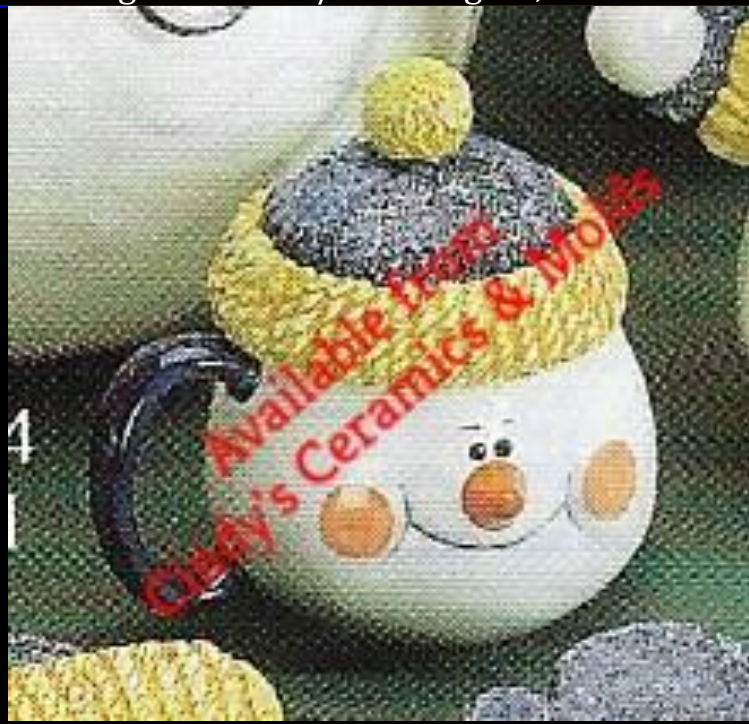

Not
S
9"

Available from
Cindy's Ceramics & Molds

L-3911

15 Tall

50.00

Large American/ Washington, DC Santa

Available from
Cindy's Ceramics & Molds

L-3664