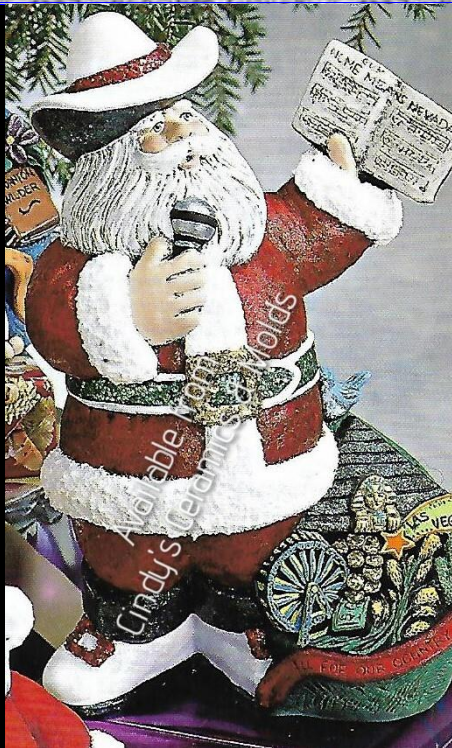

L-3928

9 High

22.00

Nevada Santa

L-3929