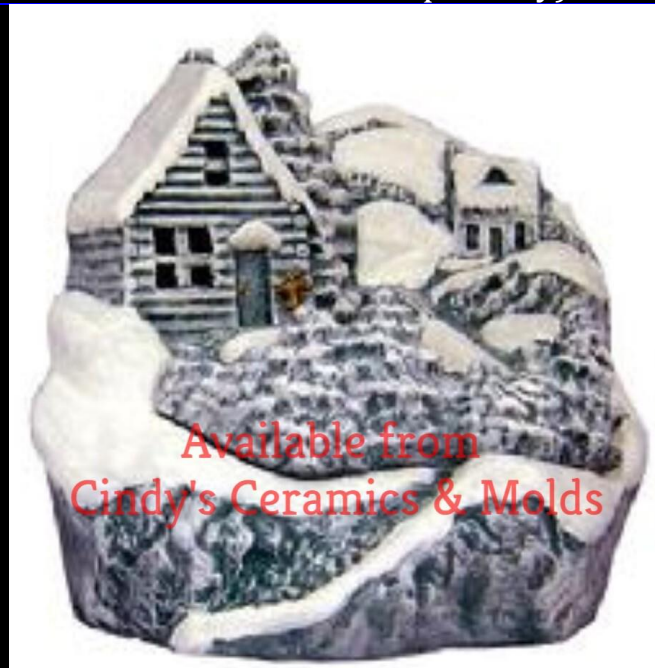

5 High by 5
Wide

20.00

Winter Cabin Small Lightup

SK-494

Kewpie Babies Ornaments/ Magnets

3.00 each;
10.00 (set
of four)