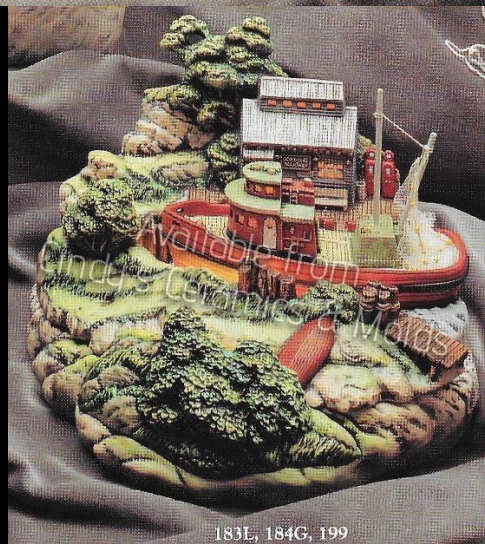

CD-662

Flip-Flop Ornaments (set of six)

2.5 Long

6.00 (set of six)

TBM-193

Small Sun/ Moon Alpine Horizon Silhouette Back
(for all TBM-172 Series Silhouettes) [Shown is
TBM-193/N)

9 Tall by 6.5
wide

Sold as
part of
Silhouette
sets

TBM-183L

183K, 183L, 197

5 High by
10 Long

25.00

183E, 184G, 199

Boat & Marina Lightup (shown with additional
pieces, sold separately)

1473

8 Tall