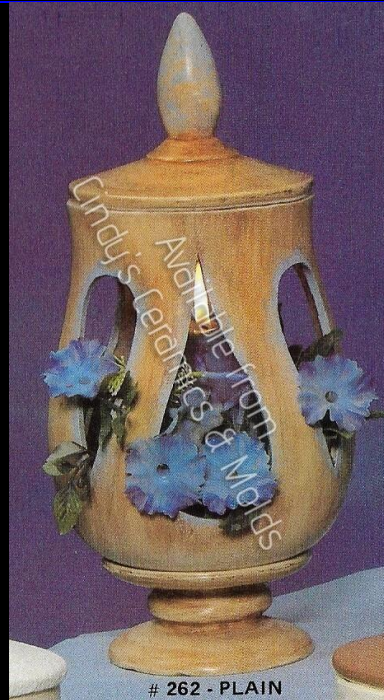

2 Tall

16.00
Set of two

Two Fire Wagons

R-347

3 Diameter

7.00 (set of two)

Raccoon & Mouse Christmas Ornaments
(set of two)

HS-262