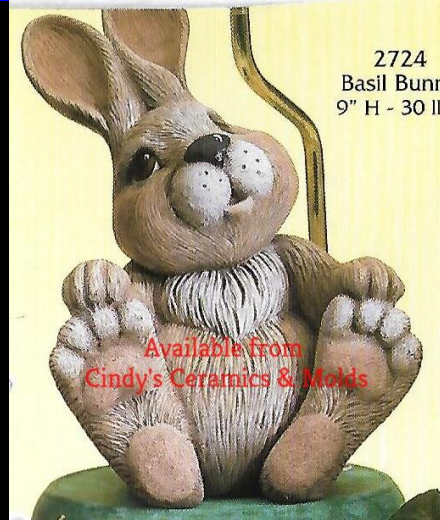

L-2724

9 Tall

22.00

Basil Bunny

L-3805