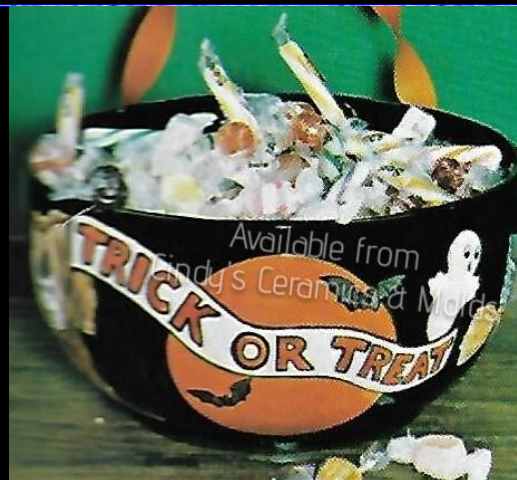

10.375
Diameter

25.00

"Trick or Treat" Halloween Bowl