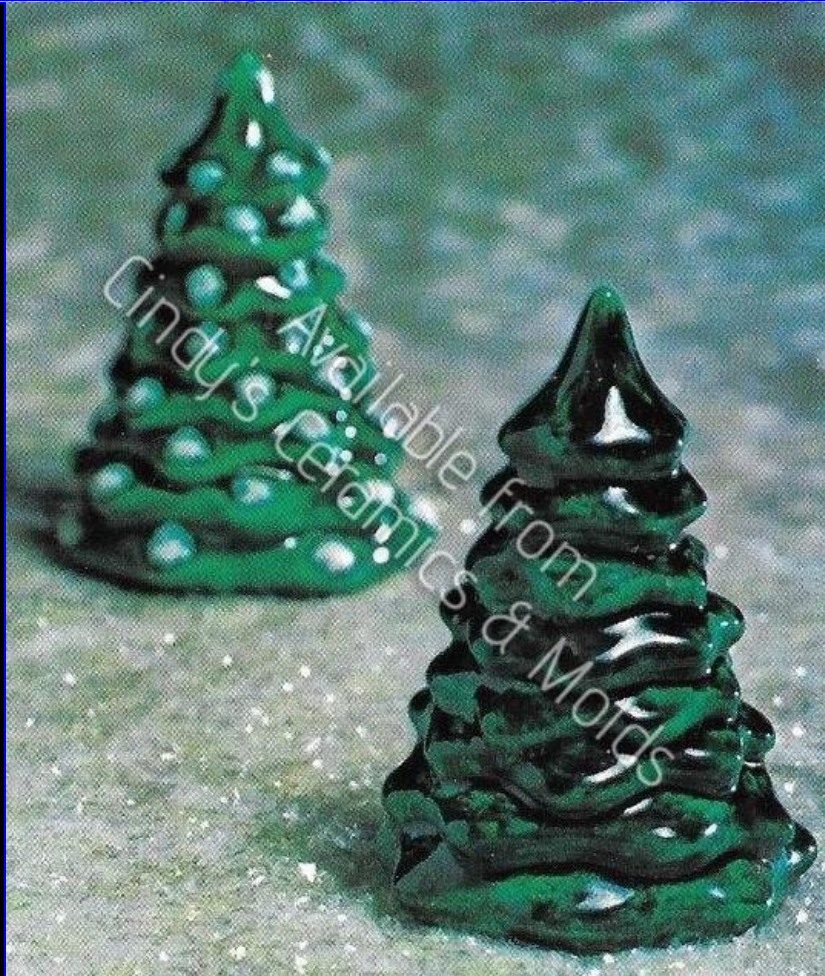

A-31

4.25 High

10.00

Christmas Tree

A-221