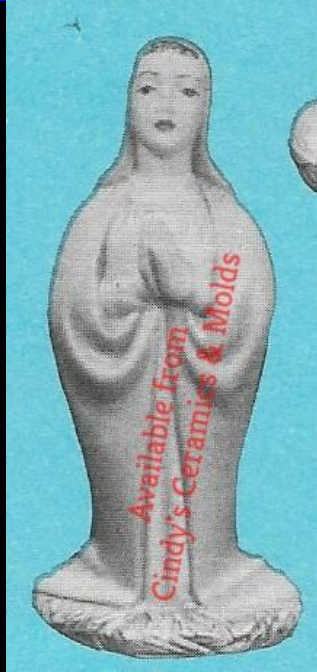

J-433/778

3.5 High

13.00

Penguin Ornament Huggers (includes Ornament in Center)

H-564-0

15.00

Mary (Alternate Pose, not included with the purchase of the full set unless requested)

A-306