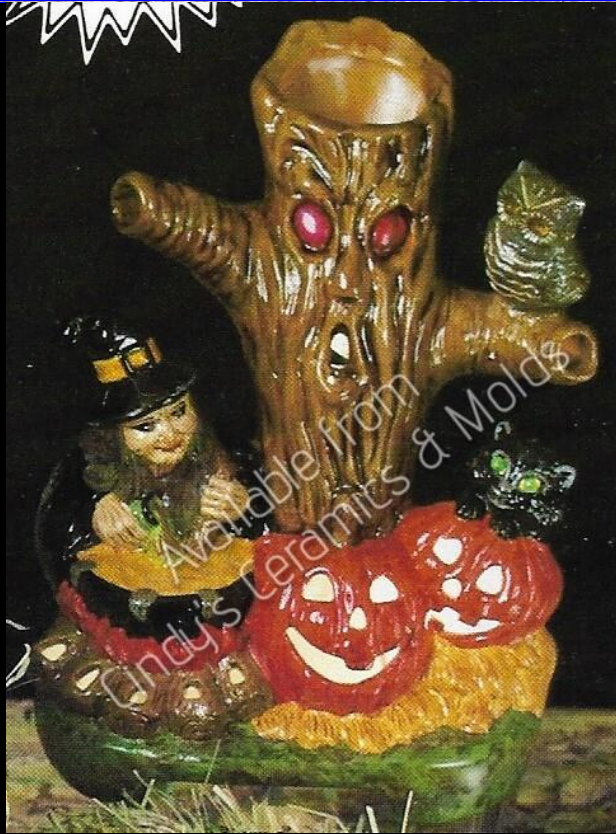

Not
S
9"

Available from
Cindy's Ceramics & Molds

L-3911

15 Tall

50.00

Large American/ Washington, DC Santa

Available from
Cindy's Ceramics & Molds

L-3664

6 High

16.00

Snuggles the Snowman Hot Chocolate Mug with Lid

ML-92

10.5 Tall

25.00

Witch with Haunted Halloween Tree (can be lit)

L-1246