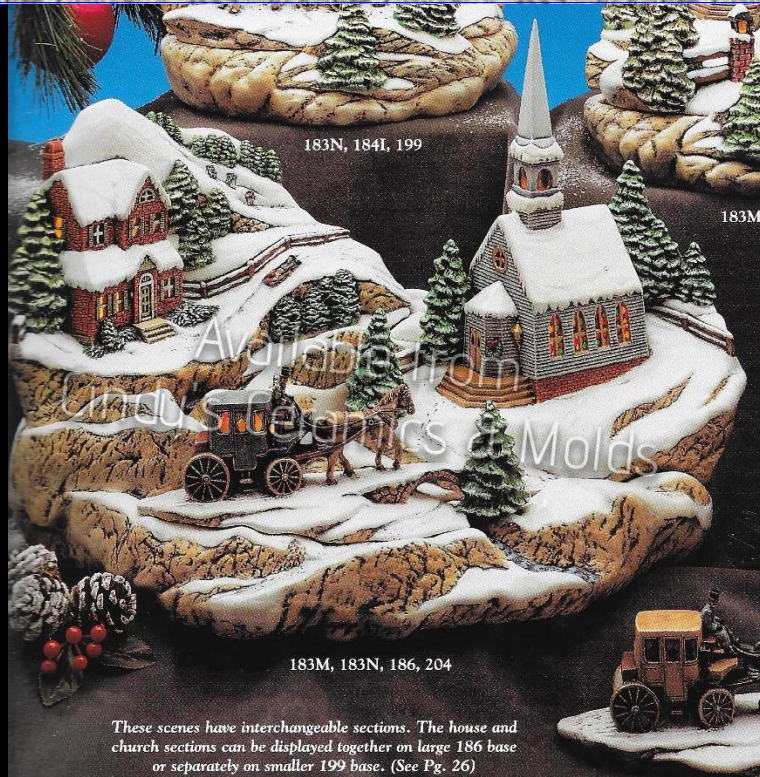

TBM-204

4.5 Tall

17.50

Winter Coach for TBM-186 Base (shown in the front of the scene, additional sections/ base shown that are available separately)

TBM-195A