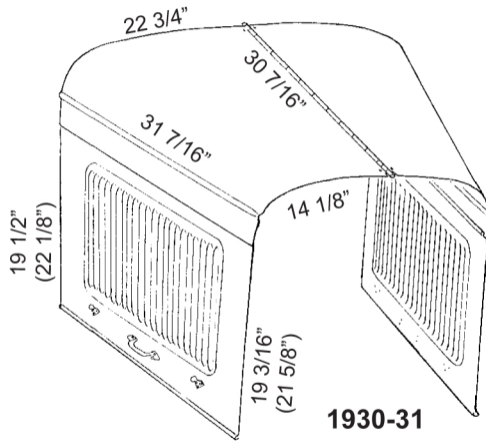

1928-29

1930-31

Measurements in parenthesis are for 1928-29 hoods to fit a 1932 grill shell.
 Measurements in * are for the 3 piece hood.

Measurements in parenthesis are for 1930-31 3 piece hood.