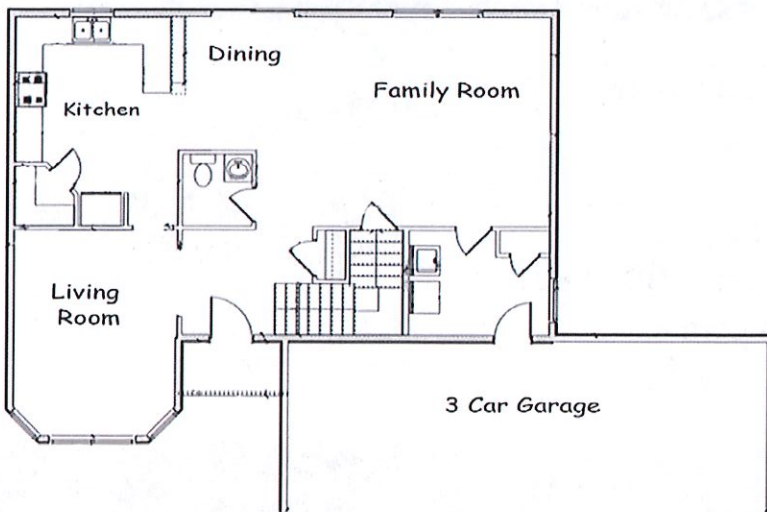

WINDSONG COUNTRY ESTATES 13680 REDWOOD WAY NW

Your dream home is waiting for you!

WCE B6 L6 ●