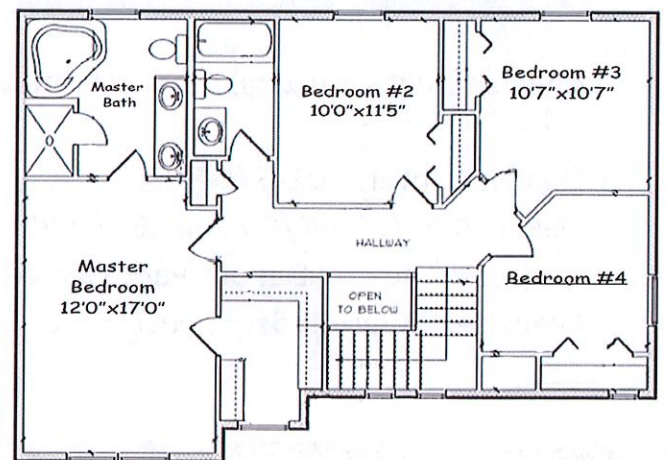

WINDSONG COUNTRY ESTATES 13680 REDWOOD WAY NW

Your dream home is waiting for you!

WCE B6 L6 ●