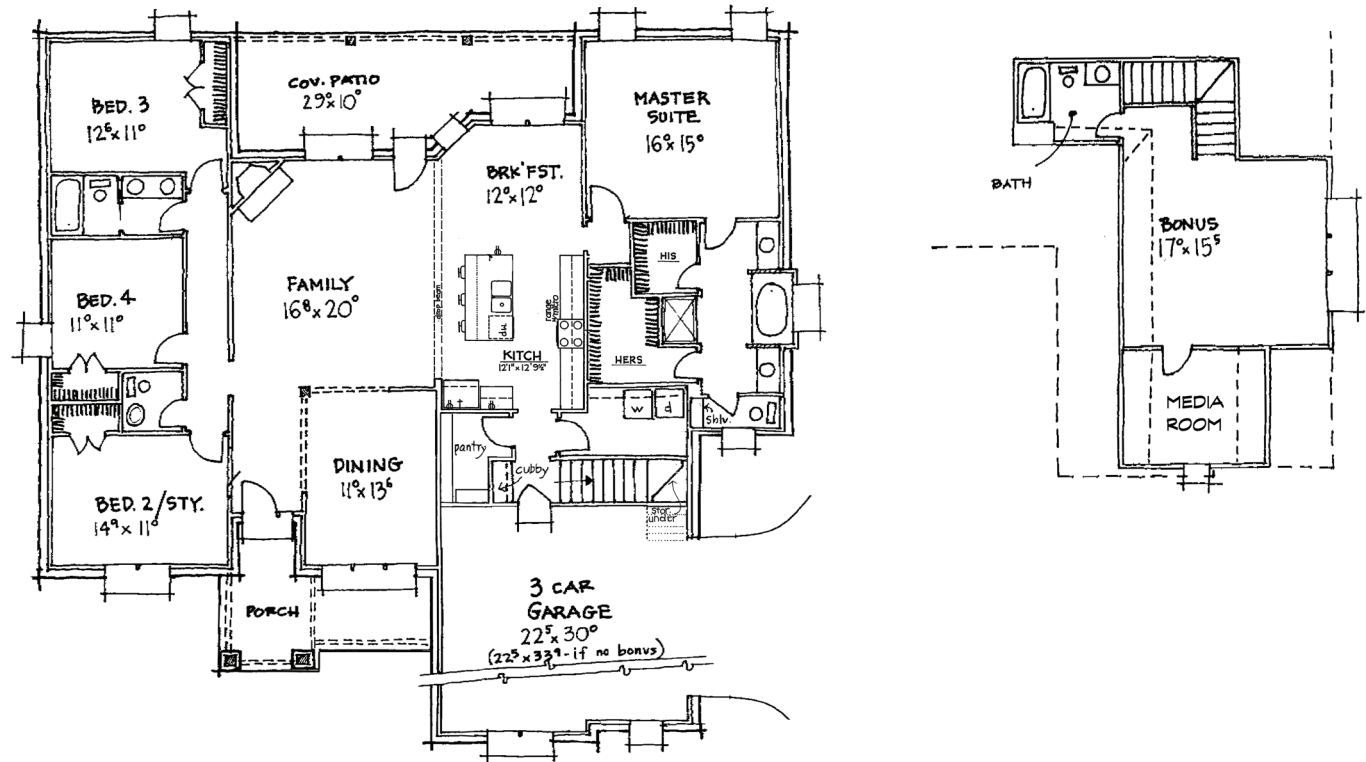

The Laurel

2362 SQ. FT.
w/ Bonus 2,667 SQ. FT.

WAL BILT INC.
Custom Homes by Bentley Walls