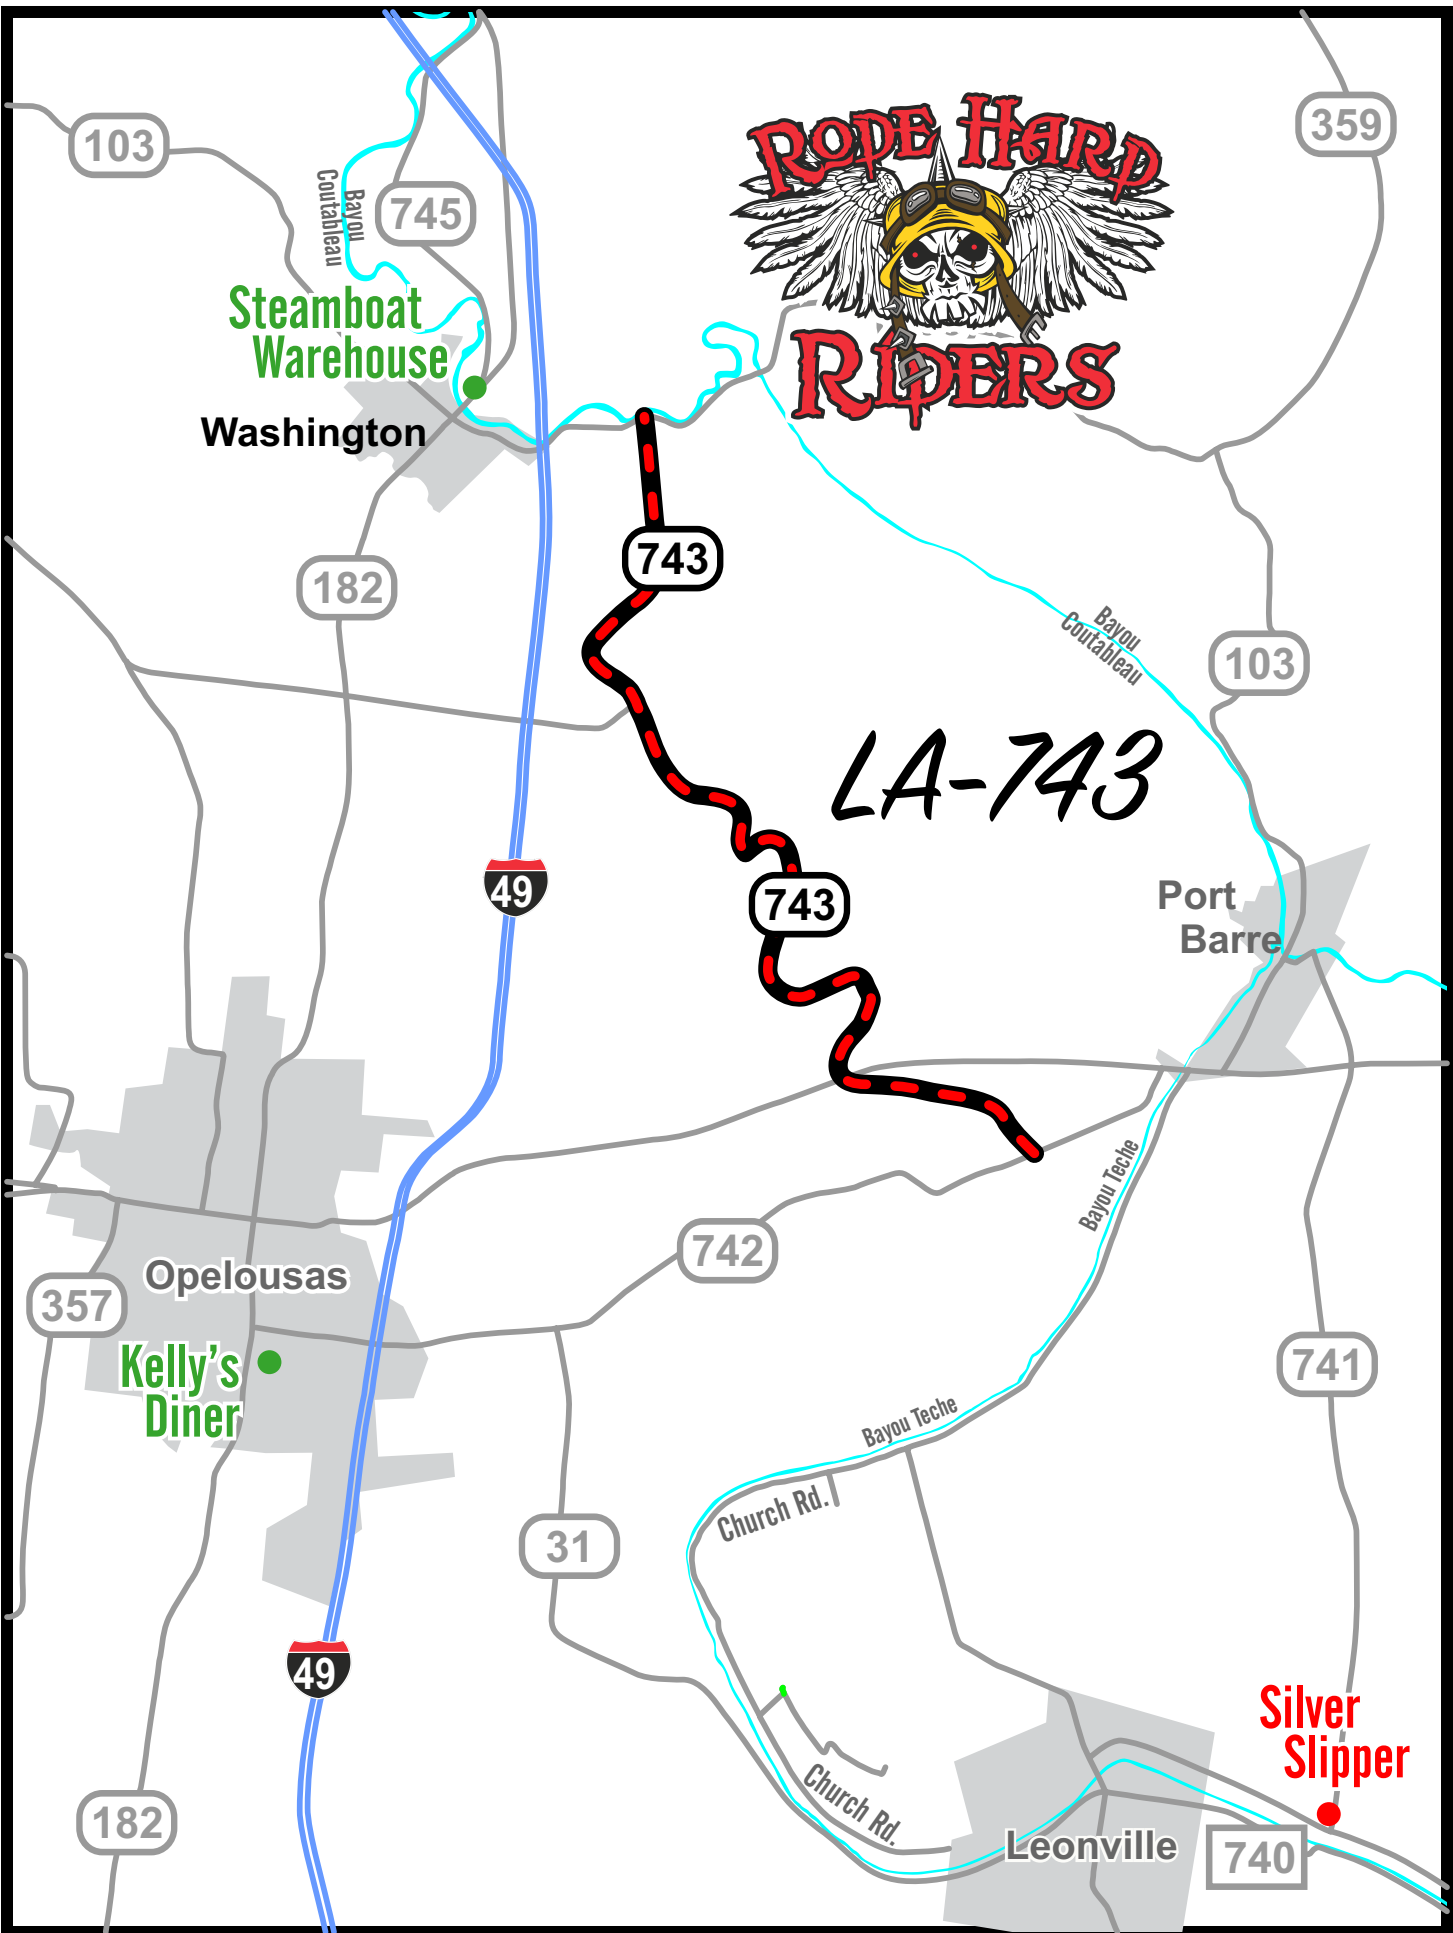

# RHR BEST ROADS

## LA-743

**Map area:**
**Submitted by:**
**Date submitted:**
**F**
**Ed & Debbie Oubre**
**8/6/2022**
**Road/Hwy's included:**
**Road/Route description:**
**LA-743**
**A real fun road to ride with a lot of great curves.**
**Route/Road length:**
**Ride Time:**
**8.4 miles**
**12 minutes**
**South point:**
**1.3 miles West of Port Barre on LA-742**
**North point:**
**1.3 miles East of Washington on LA-103**
**RHR  
Restaurants  
on route**
**Steamboat Warehouse**
**1.7 miles West of North point**
**Kelly's Diner**
**6.3 miles West of South point**
**RHR  
Bars  
on route**
**Comments:**

Steamboat Warehouse  
Washington

Opelousas  
Kelly's Diner

Port Barre

Silver Slipper

Leonville

LA-743