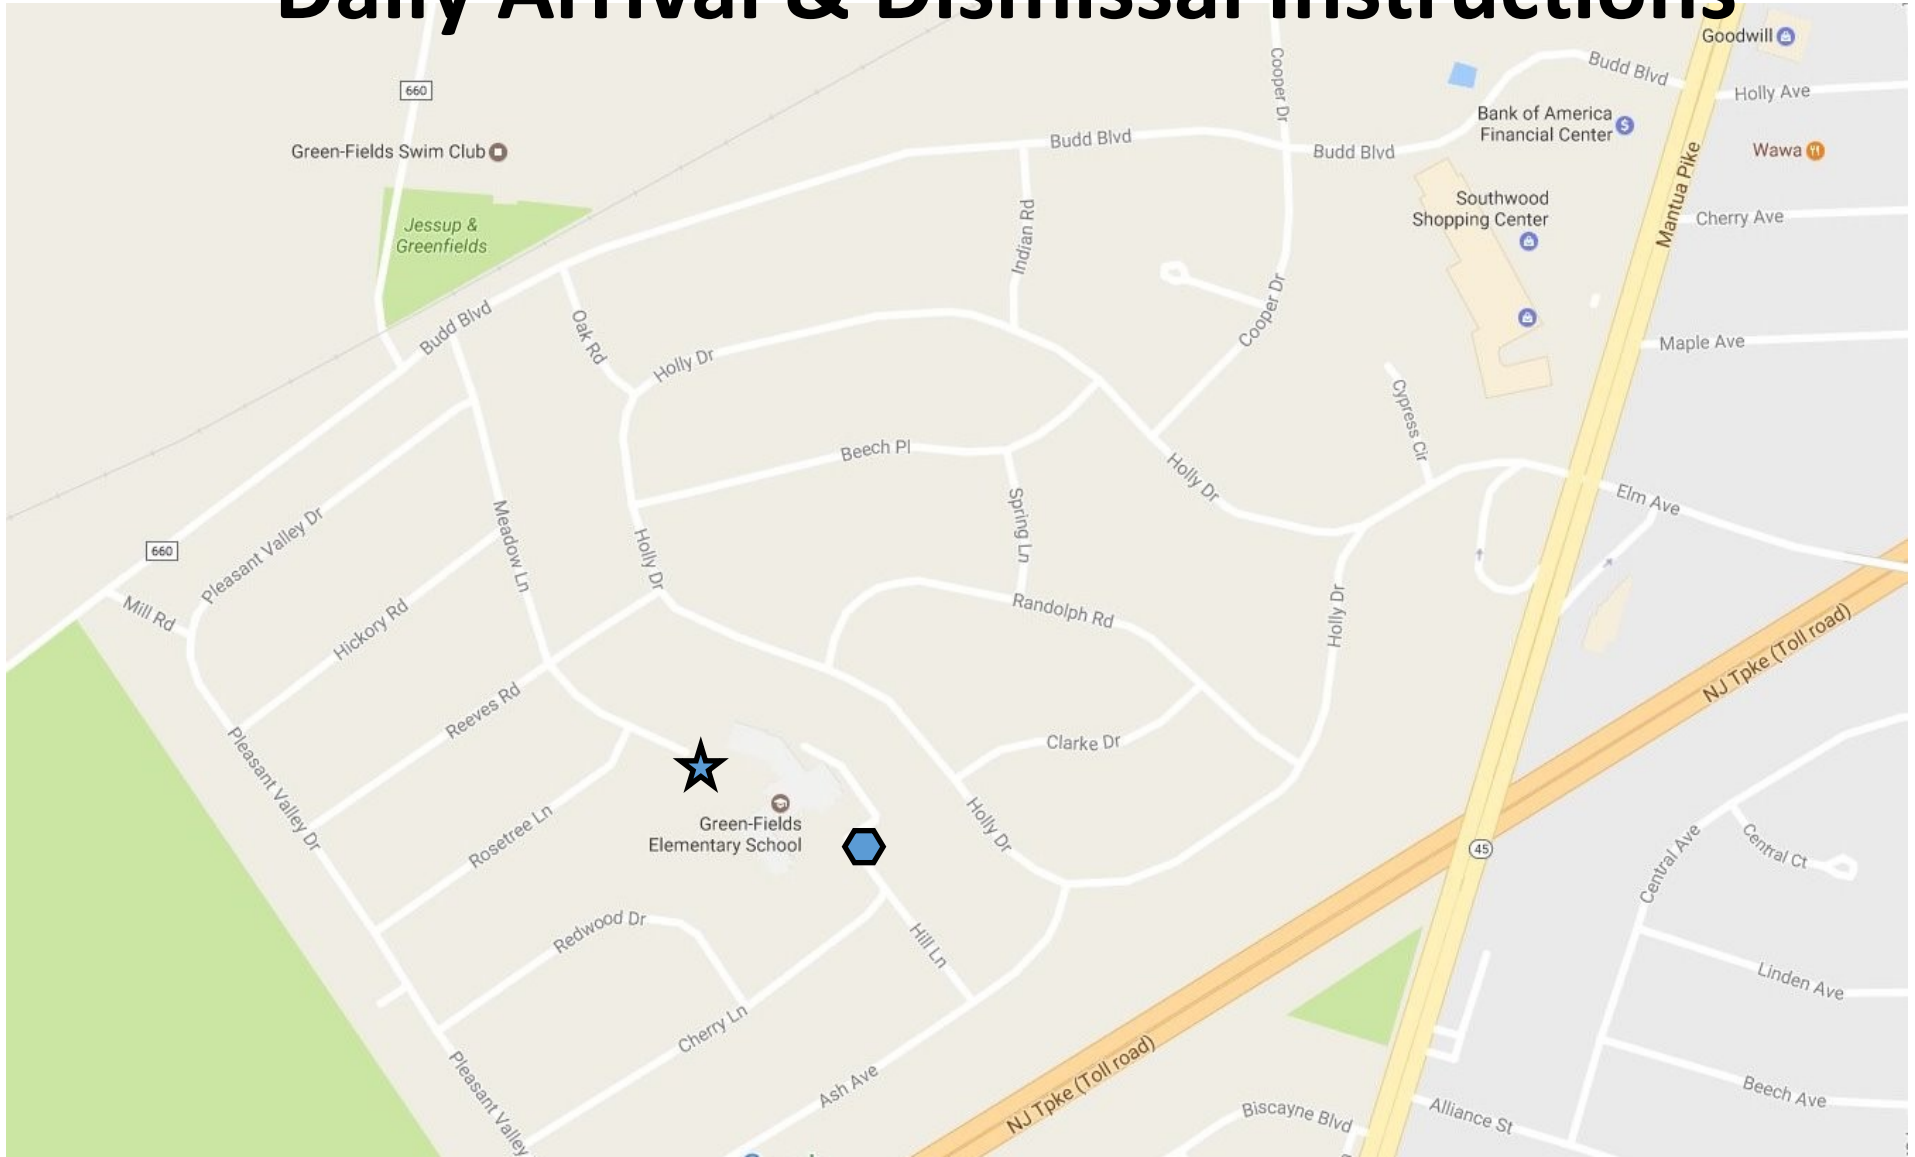

Daily Arrival & Dismissal Instructions

Daily Drop Off and Pick Up - **ALL members MUST be dropped off and picked up in the rear of the school** using Meadow Ln.

Daily Drop off and Pick Up

Late Arrival (after 9:10am)

Early Pick Up (before 2:50pm)

Show Night Entrance

From Rt 45 - Please take Holly Drive to Reeves Rd, the take Reeves Rd to Meadow Ln, Follow Meadow Ln to rear of school

From Jessup Rd - Turn Left onto Budd Blvd, Right onto Meadow Ln, Follow Meadow Ln to rear of School

From Parkville Station Rd - take Jessup Rd (Budd Blvd) to right onto Meadow Ln and follow to rear of school

Late Drop off / Early Pick Up - Parent MUST park in marked spot on school grounds and accompany child into the building thru the glass atrium entrance to be checked in and or signed out. NO PARKING in development streets!

Show Nights - Main entrance of the school on Hill Ln. as usual. Parking is available in the school lot and the surrounding streets.