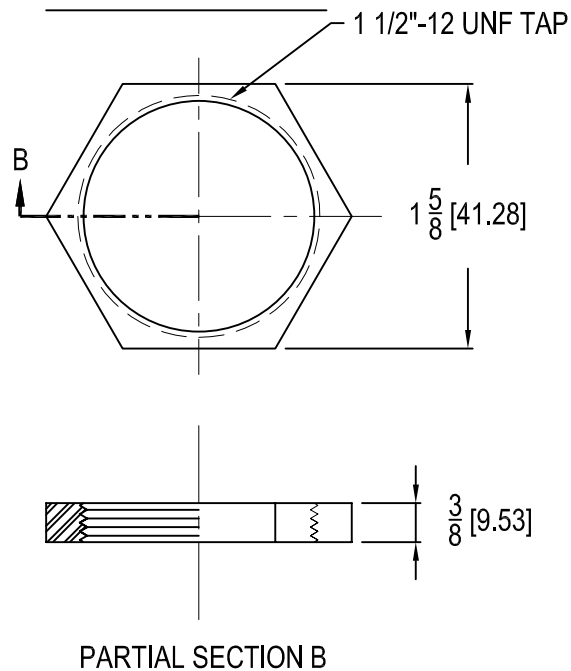

Base Plate Accessories

2" TO 1 1/2" REDUCER

NOTES :

1. Material : Cast iron
2. P/N : 10701994 (Replaces # A5925)
3. Zinc Plated

1 1/2" COUPLING LOCK NUT

NOTES :

1. Material : A36 Steel
2. P/N : AW7016
3. Zinc Plated