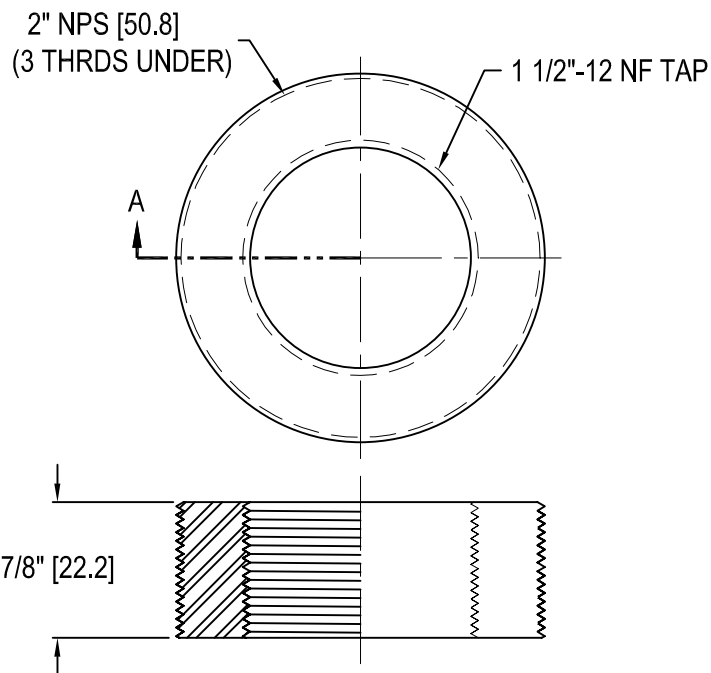

Base Plate Accessories

2" TO 1 1/2" REDUCER

NOTES :

1. Material : Cast iron
2. P/N : 10701994 (Replaces # A5925)
3. Zinc Plated

1 1/2" COUPLING LOCK NUT

NOTES :

1. Material : A36 Steel
2. P/N : AW7016
3. Zinc Plated