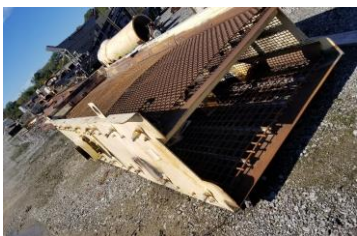

Used Equipment: SD040 5'x14' Double Deck Screen with Stand

- Double Deck Screen with Stand
- 5' x 14'
- Missing Drive Unit
- Sold as is where is

- All equipment subject to prior sale.
- RSB strives to ensure the accuracy of all listings, but all listings are "as-is, where-is," with no implied warranty.
- All buyers are encouraged to inspect equipment personally to verify accuracy.
- All information contained in this listing sheet is confidential. It is the property of RBS and is not to be shared.
- Road Builders Supply, LLC accepts no liability for the accuracy of the above listing.