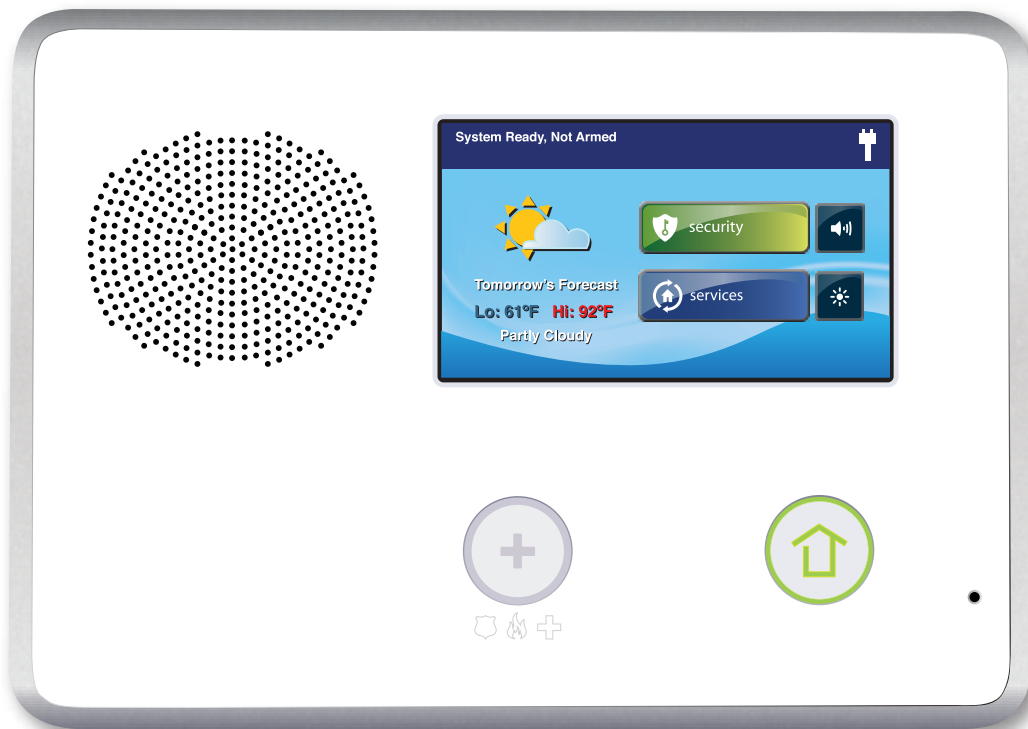

## Full Voice Response

The panel gives clear notifications that indicate system status, zone descriptions, alarms, and emergencies.

## Date, Time & Weather Display\*

The panel scrolls through date, time, and real-time weather forecasts. Provides severe weather alerts in the event of a tornado, tsunami, or wildfire.

## Quick Access

One touch access allows the quickest help possible in an emergency. The panel's LED buttons indicate the system's status.

## Two-Way Response over Cellular or POTS

Two-way voice lets central station operators listen in and talk to you when a signal is received, ensuring that the proper emergency response personnel will be dispatched if necessary.