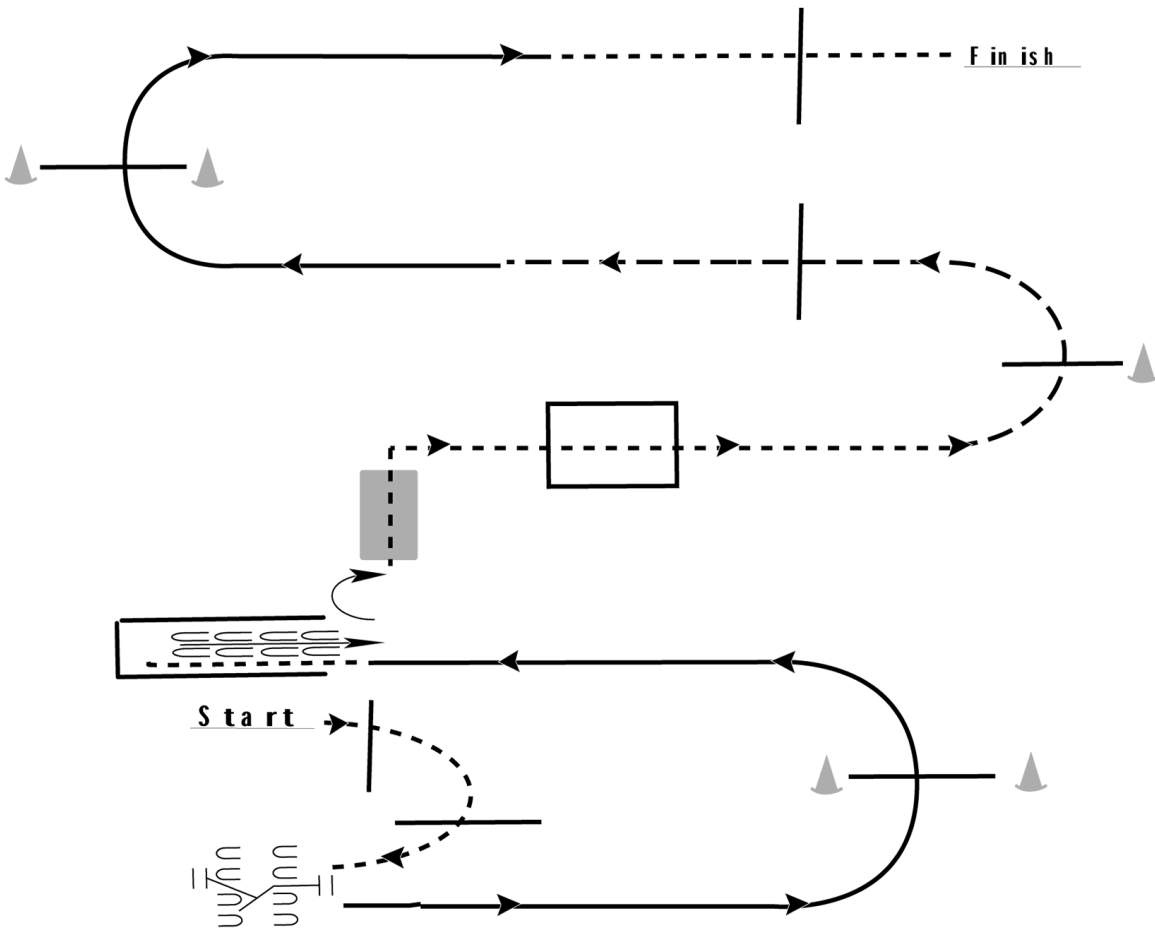

LCHA July 31

Trail

Show Date: 07-31-2021

www.HorseShowPatterns.com

www.HorseShowPatterns.com

1. Walk over two poles to gate
2. Work gate with left hand
3. Lope on the left lead over pole
4. Break to a walk and walk into chute
5. Back out of chute
6. Walk over bridge
7. Walk through box
8. Trot over poles
9. Lope on the right lead over pole
10. Break to the walk and walk over final elevated pole to finish

Walk	-----
Jog	- - - - -
Extended Jog	- - - - -
Lope	—————
Leg Yield	
Lead Change	—/—
Back	←←← ←←←
Marker	(B)
Sidepass	←-----←

[T/1-9]

Pattern Provided by:

LCHA