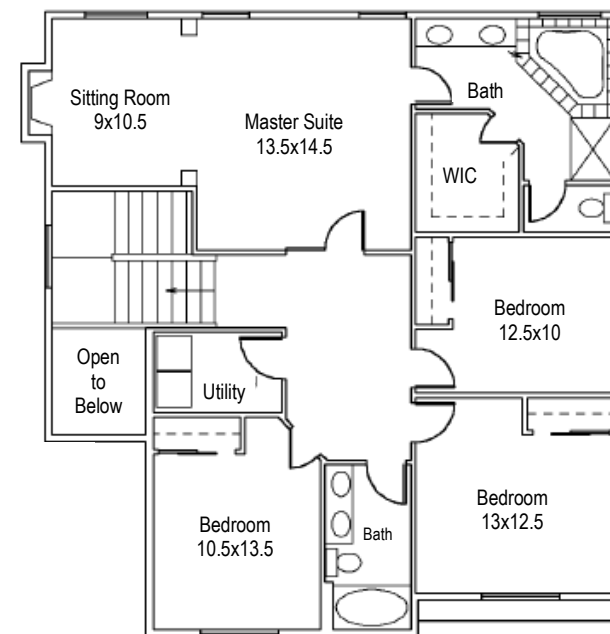

Taylor's Landing 2737 Plan

4 Bedroom, 2.5 Bath, Den, Covered
Outdoor Living, 3 Car Garage
Approximately 2737 sf

Basement

First Floor

Second Floor