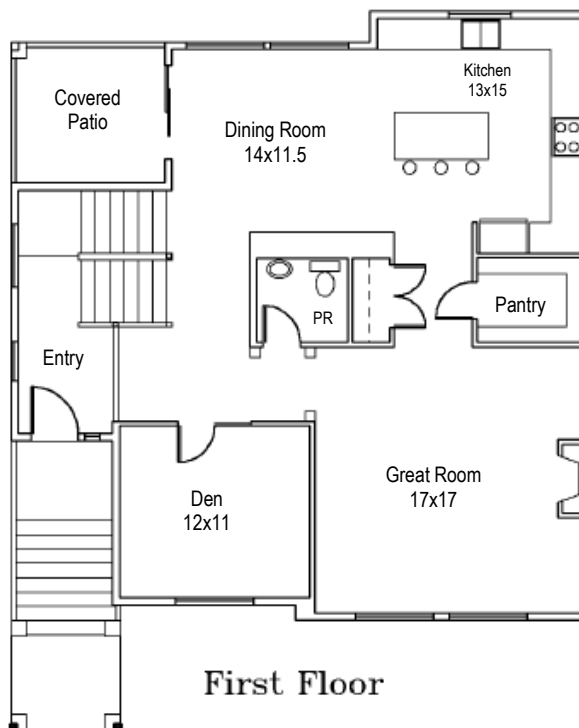

Taylor's Landing 2737 Plan

4 Bedroom, 2.5 Bath, Den, Covered
Outdoor Living, 3 Car Garage
Approximately 2737 sf

Basement

First Floor

Second Floor