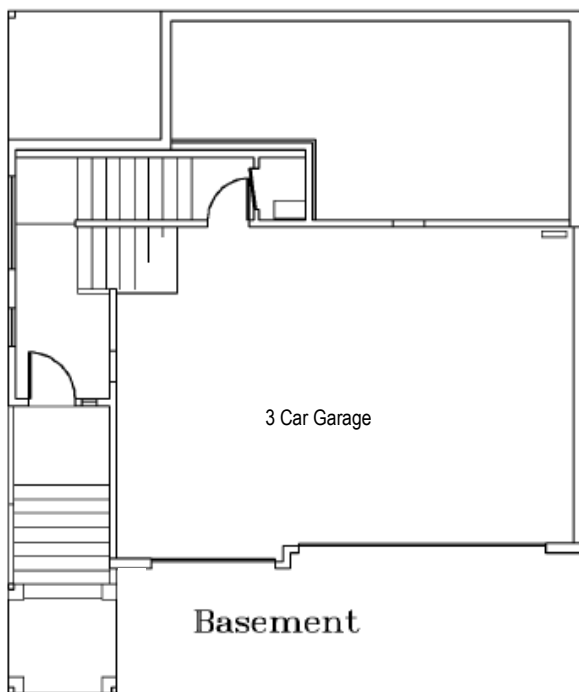

Taylor's Landing 2737 Plan

4 Bedroom, 2.5 Bath, Den, Covered
Outdoor Living, 3 Car Garage
Approximately 2737 sf

Basement

First Floor

Second Floor