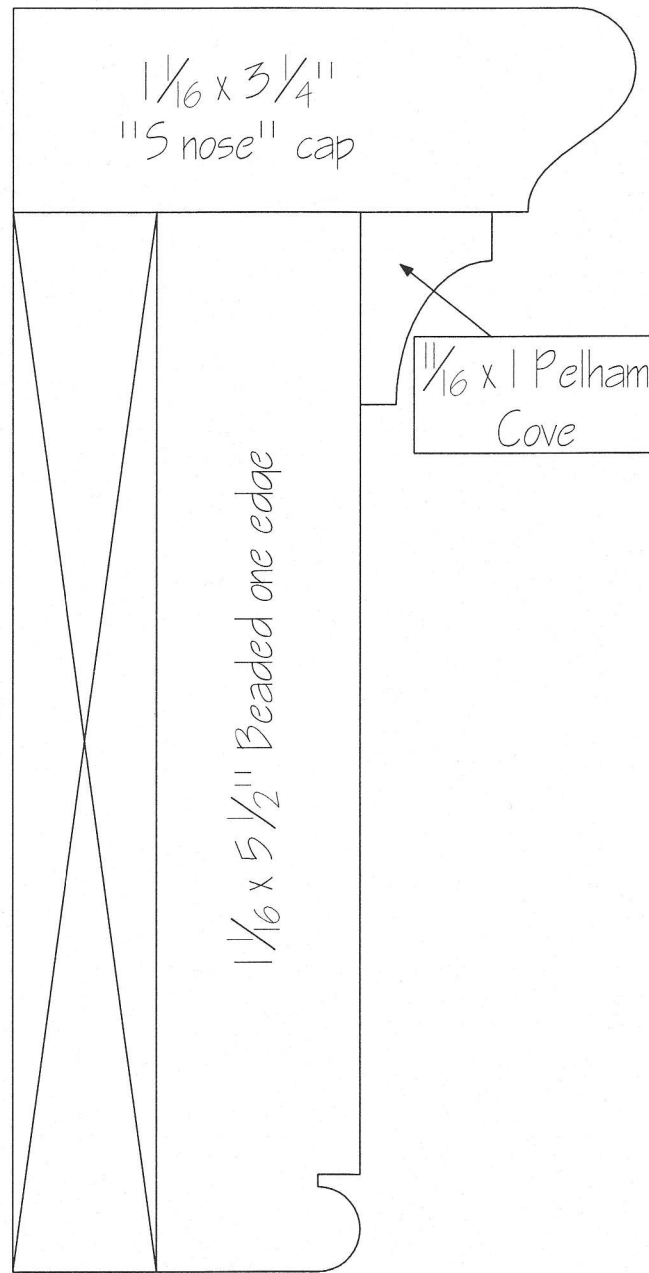

1 1/16 x 1" Pelham Cove

A small decorative piece with a curved top edge, shown with an arrow pointing to its location on the casing.

1/2 x 1 1/2
Shoe

A small decorative piece with a curved top edge, shown with an arrow pointing to its location on the baseboard.

Scale: Full size

Lim Package

Lim Package

Rhodes & Rhodes Millwork
3011 Ocean Heights Avenue Unit A
Egg Harbor Township, NJ 08234
609-653-3180 Phone 609-653-3181 Fax
rhodesandrhodes@gmail.com

Scale: Full size