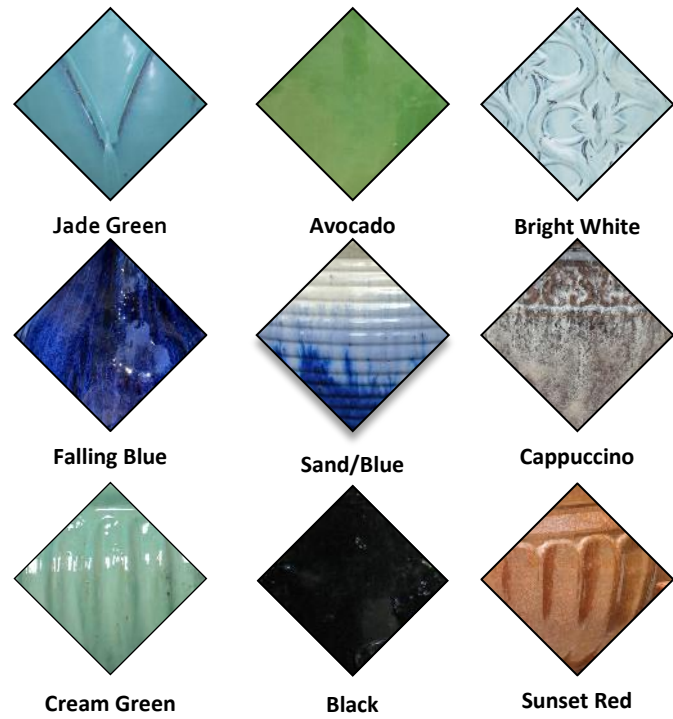

Imports Exclusive				
IMPORTS EXCLUSIVE PACKING LIST/INVOICE				
Photo	Item	Pallet Number	Color	Qty
	GC0050XXLFB	Pallet 1	Falling Blue	2
	GC0003XXLSA		Sand	1
	BC44007OG	Pallet 2	Neptune Green	1
	BC44007OO		Neptune Orange	1
	GC0311FF	Pallet 3	Falling Blue	3
	GC0318LYG		Yellow Grass	1
	AG0051W	Pallet 4	Antique White	2
	AG0051M		Moss Green	2
	AG102LW	Pallet 4	Antique White	4
	GC8003-14BW		White	8
	BC0125LBC	Pallet 5	Black Clay	2
	GC0003XXLJG		Jade Green	1

Sample Packing List with Photos (Direct and Prebook Orders)

VIETNAM

Pre-Book Program

Glazed Pottery

Harvest Colors

Classic Colors

Pot Feet

GC8001 Pot Foot (Lot Size=30 per color)	
Inch	Centimeter
5 x 2	13 x 5