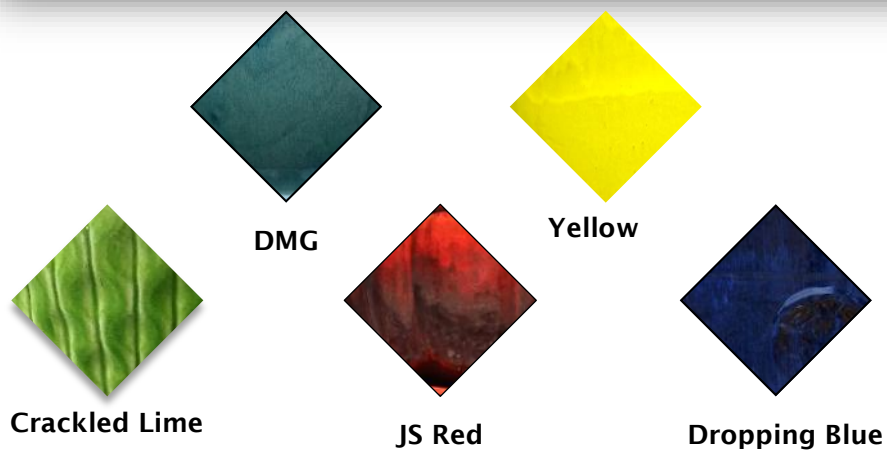

China Collection