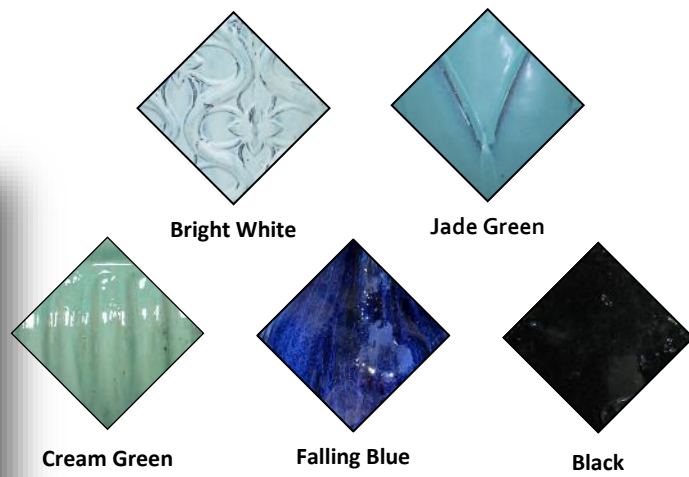

ID8012 Fish Planter			
Shown:	Jade Green		
Also Avail:	Classic Colors		
Size	Inch	CM	Lot
Large	20 x 20	51 x 51	4
Small	14 x 13	36 x 33	9