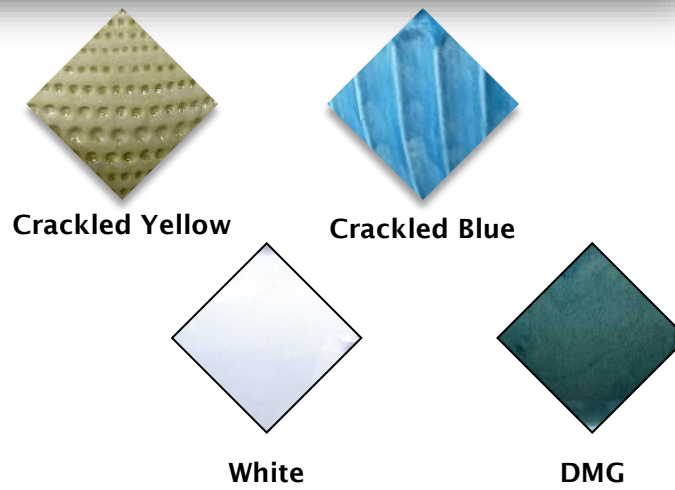

JR007 Patio Planter Set of 4 (Lot Size=4)		
Shown:	Dropping Blue	
Also Avail:	White, DMG	
Size (WxH)	Inch	CM
X-Large	21 x 22	55 x 57
Large	18 x 19	46 x 48
Medium	15 x 16	38 x 41
Small	10 x 11	26 x 28