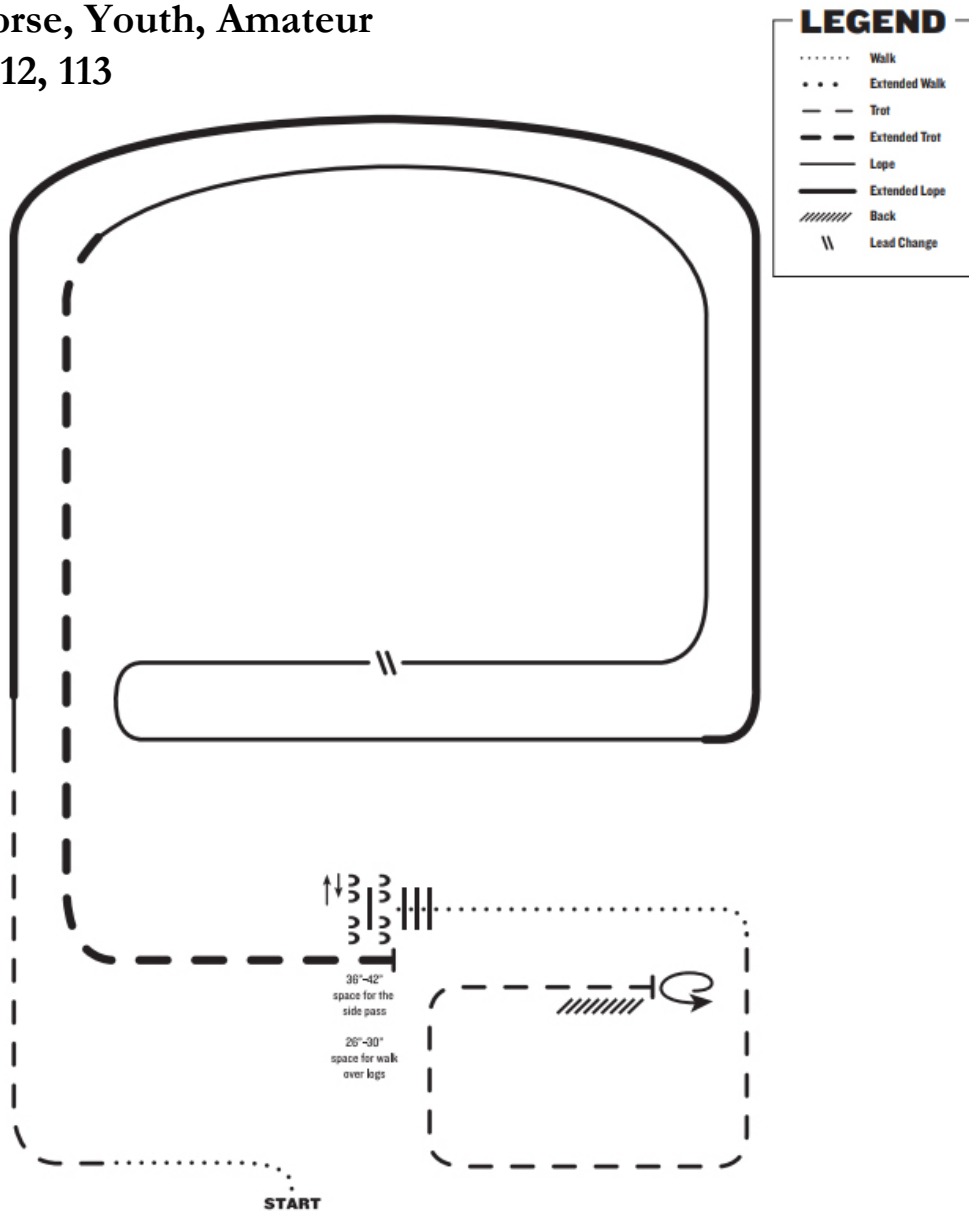

Ranch Riding Pattern

Novice, Green Horse, Youth, Amateur

Classes: 110, 111, 112, 113

1. Walk.
2. Trot.
3. Extended lope right lead.
4. Lope right lead.
5. Change leads (simple or flying).
6. Lope left lead.
7. Extended trot.
8. Stop, side pass left, side pass right 1/2 way.
9. Walk over logs.
10. Walk.
11. Trot square.
12. Stop, 360* turn left, and back 5 steps.