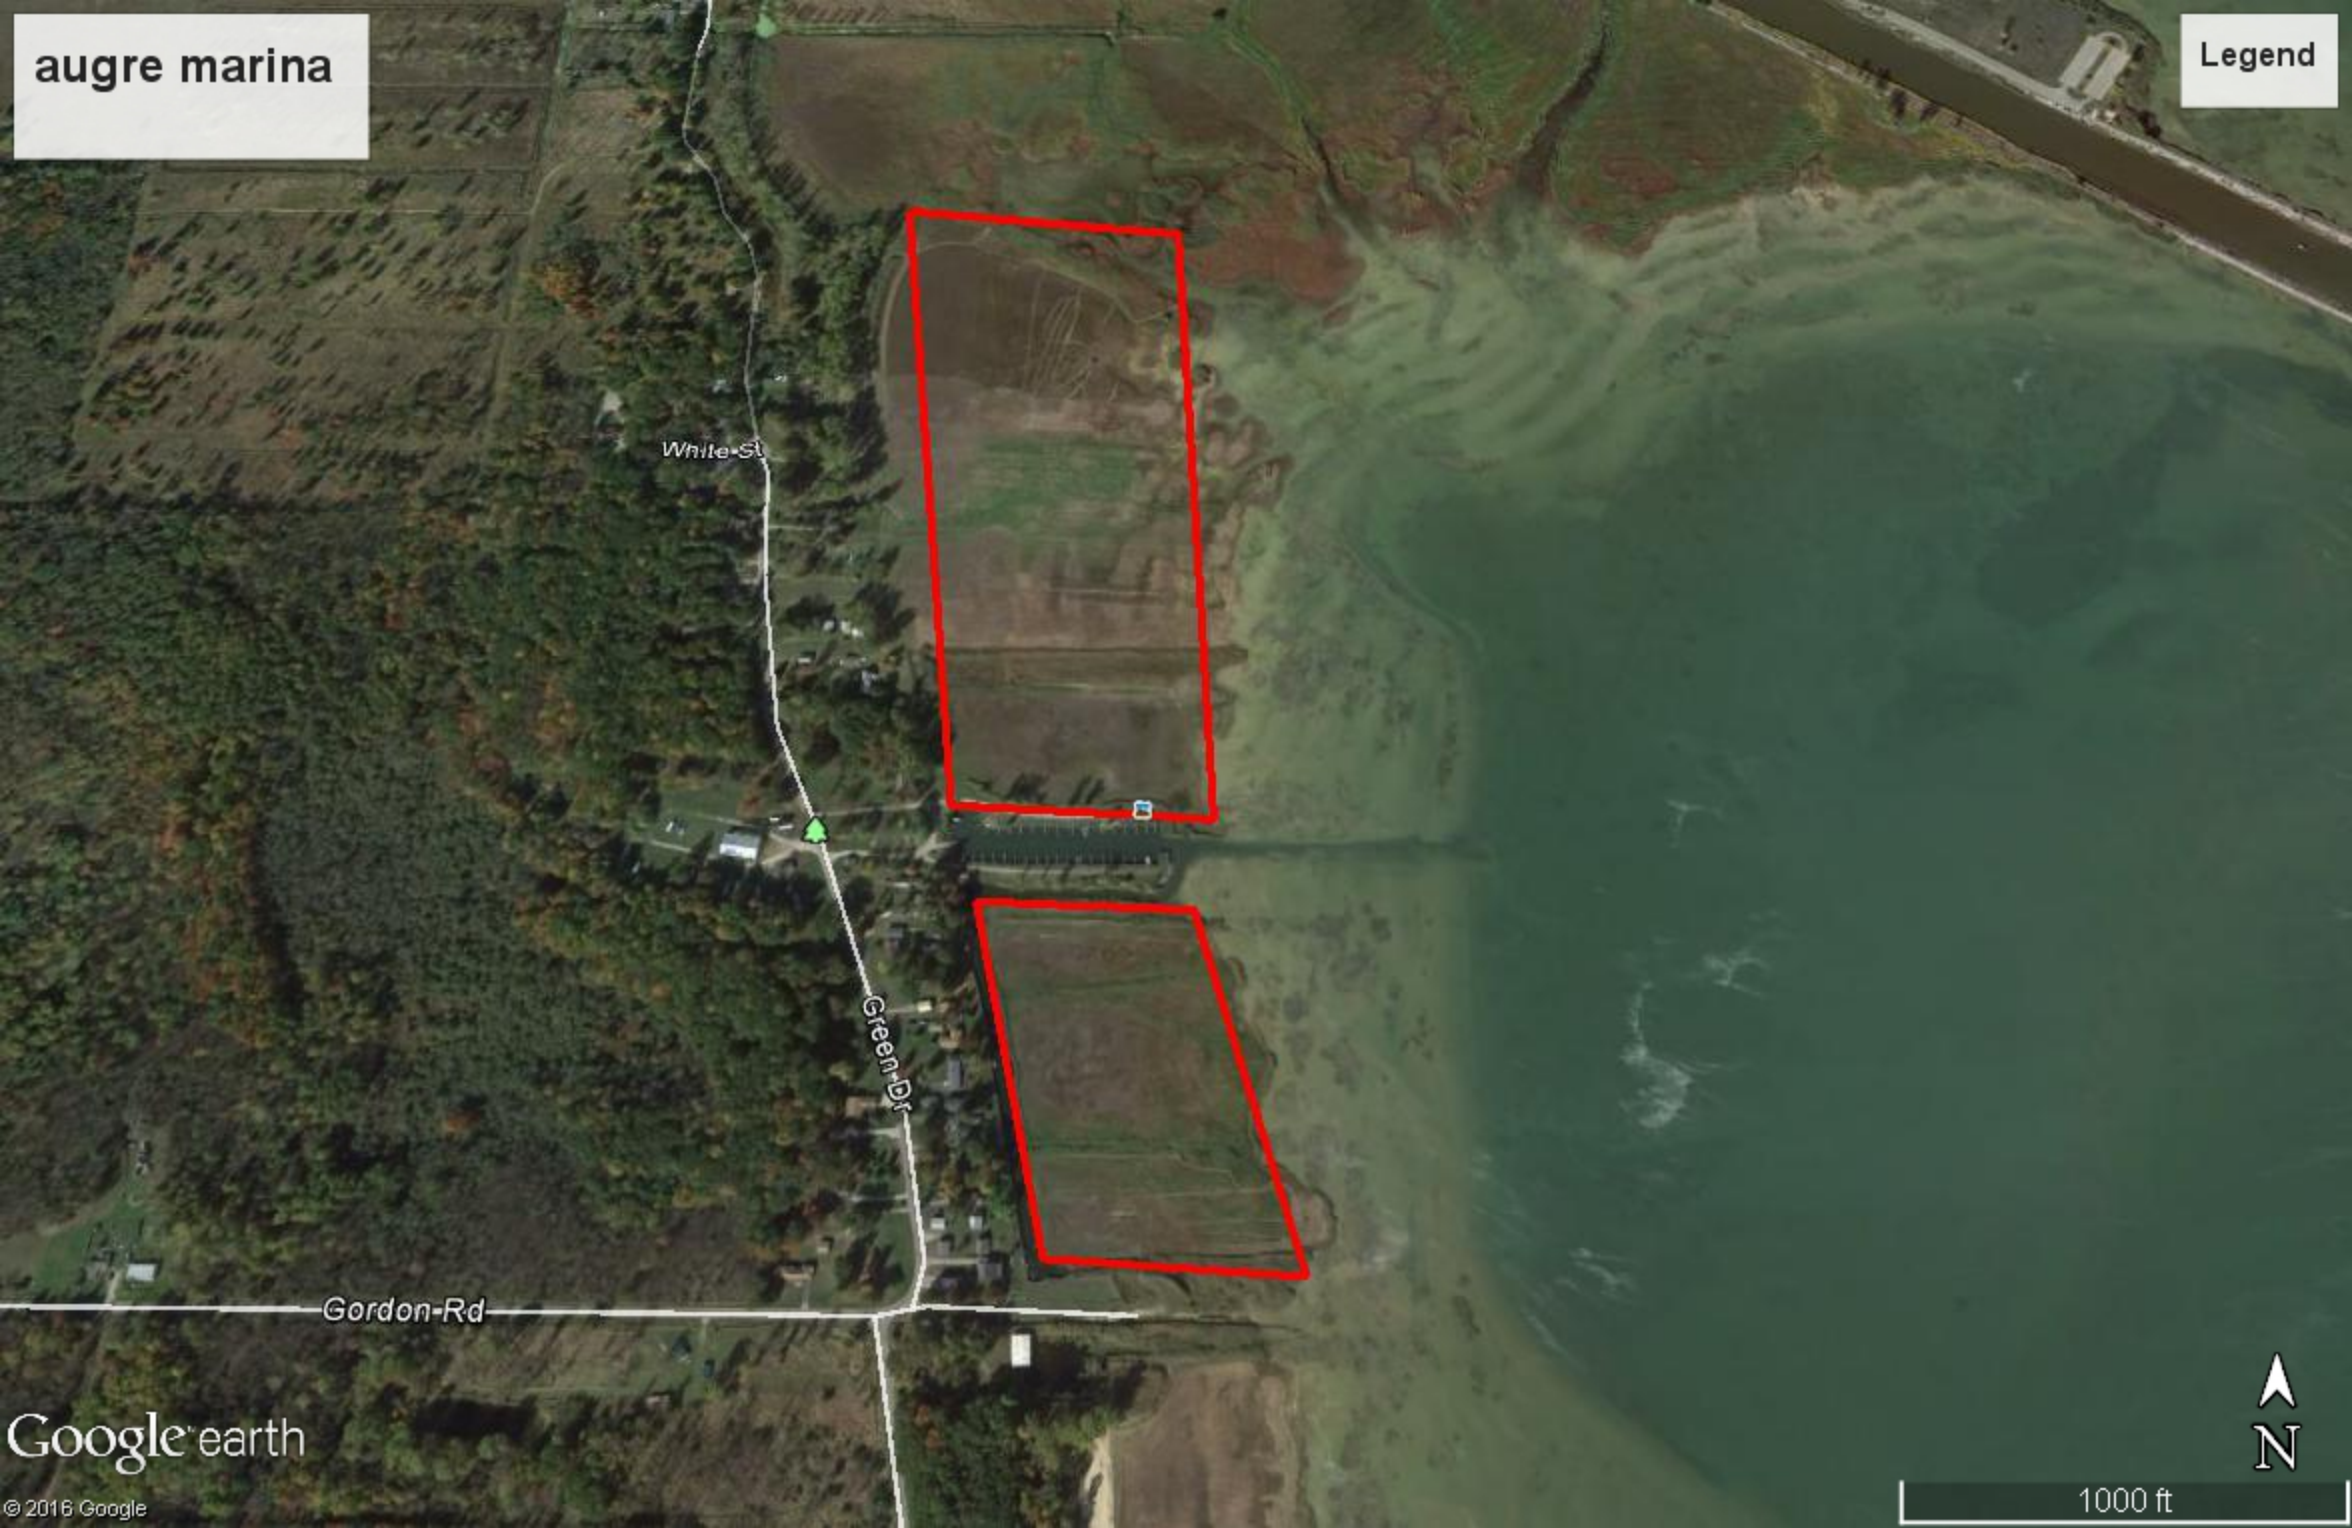

augre marina

Legend

White St

Green Dr

Gordon Rd

Google earth

© 2016 Google

1000 ft