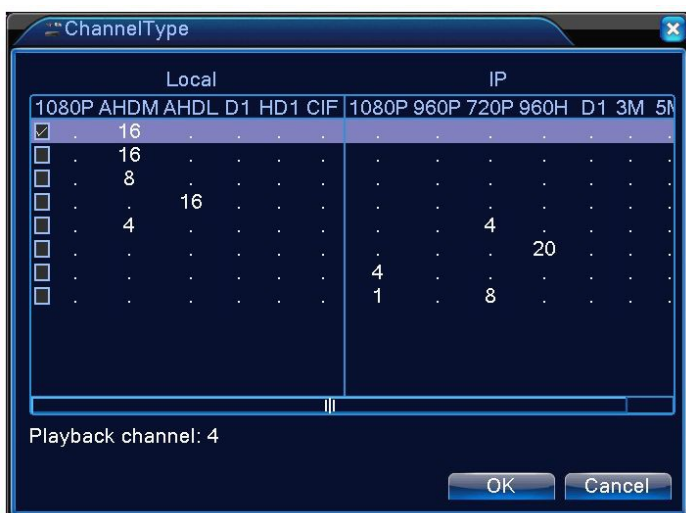

Network	Interface	RJ45 port / 10M / 100M / 1,000Mbps Ethernet
	Protocol	TCP/IP, DHCP, DDNS, DNS, PPPoE, UPNP, NTP, SMTP
	CMS Program	General_CMS_Eng_V3.0.7.7.T (up to 500 Video channels Platform)
	Mobile Phone Support	iPhone / iPad, Android, BlackBerry, Symbian, Windows Mobile Pro
	Computer System Support	Windows 2000, XP, Vista, 7, 8 / Mac OS x 10.6/10.7
	Compatible Browser	Google Chrome, Internet Explorer (IE11), Mozilla Firefox, Safari (Mac)
	3G/WIFI	3G/WIFI USB Dongle (Plug-and-Play)
	Free DDNS (P2P)	P2P Function via iCloud server (http://www.xmeye.net)
	IP Camera Protocol	ONVIF 2.3 Version Platform Protocol (IP Camera)
	Channel Type (Digital Menu)	16CH 720P AHD Camera 16CH 960H Analog Camera 4CH 720P AHD Camera + 4CH 720P IP Camera 4CH 1080P IP Camera 1CH 1080P IP Camera + 8CH 720P IP Camera
Simultaneous Remote Viewers	6 Users Online	
Others	Operating Temperature	0°C ~ 55°C
	Operating Humidity	10% ~ 90%
	Dimension	330*250*55mm
	Weight	2.10 KGS
	USB Mouse	YES
	HDD Screw	8 PCS (1 Pack) – 2 x HDD
	Quick Start Guide (QSG)	YES
	Power Supply	DC12V/4A Switching Power Adapter (included Power Cord)
	Package	5pcs/ctn (457 x 455 x 308mm/carton)

Back Panel