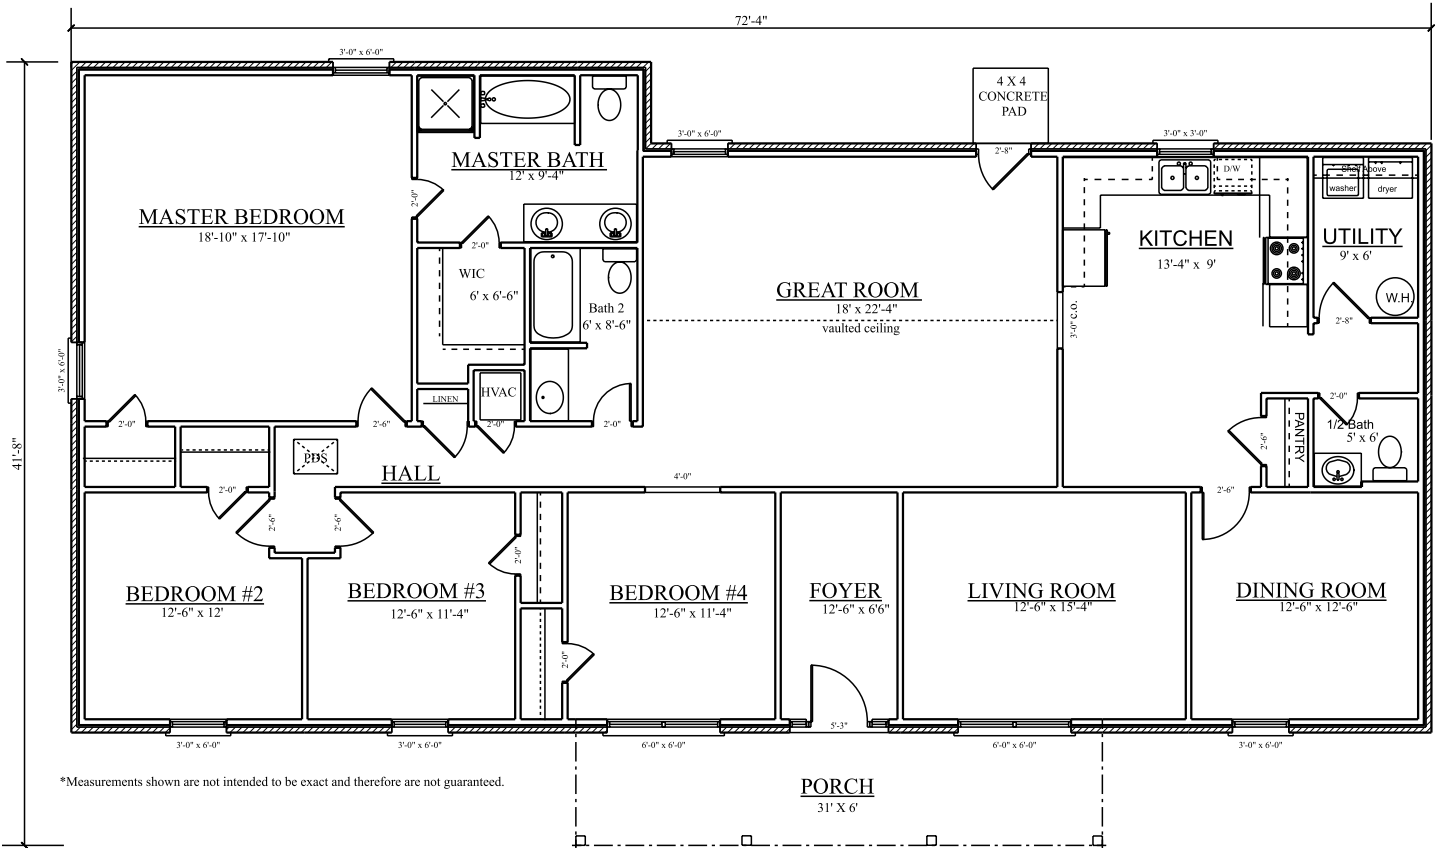

THE ASHWOOD II

2400 sq. ft.

Alabama Better Built Homes, Inc.
 2203 Howard Murfee Blvd.
 Prattville, AL36066
 334-285-6380

\$
 Subject to change
 Date: 8/2019
 Initials:C.S

*Measurements shown are not intended to be exact and therefore are not guaranteed.