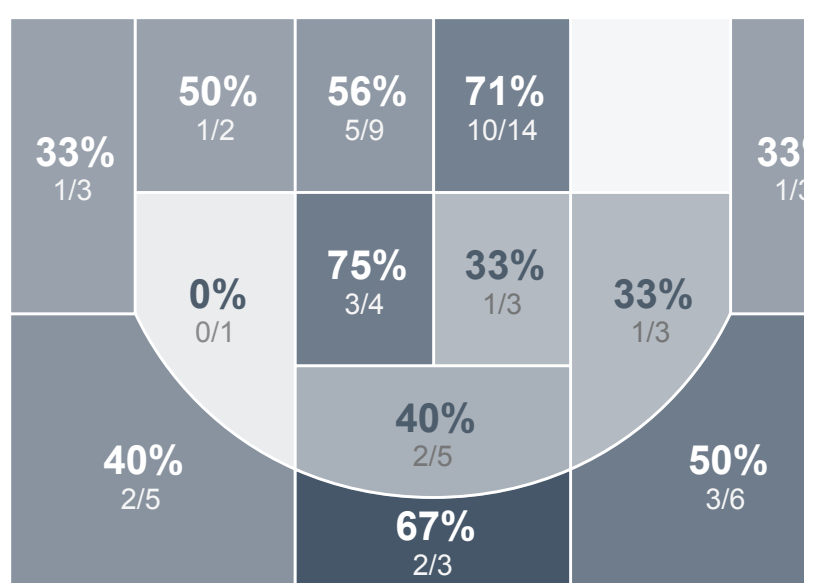

Poplar High School