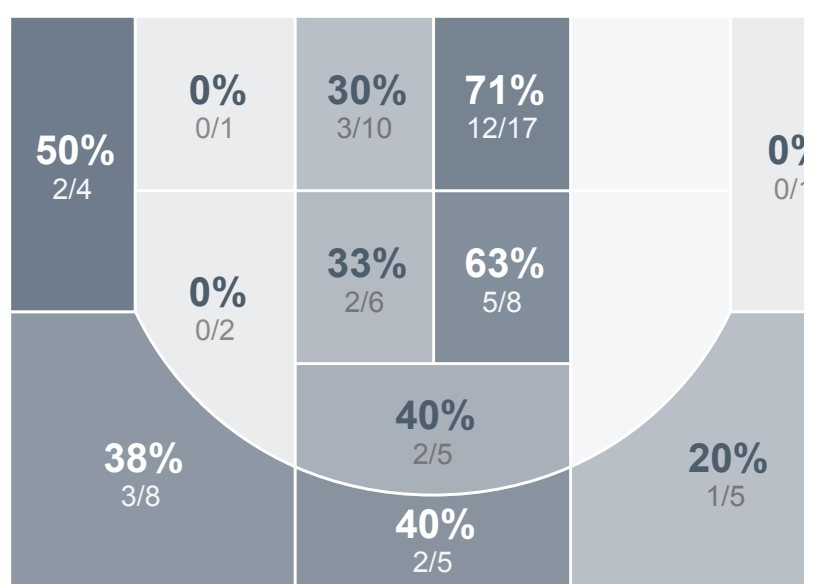

Team Stats

	TMHS	PHS
Field Goal %	44.4%	52.5%
Effective Field Goal %	50.0%	59.8%
2FG Made/Attempted	24/49	23/41
2FG%	49.0%	56.1%
3FG Made/Attempted	8/23	9/20
3FG%	34.8%	45.0%
FT Made/Attempted	15/20	13/20
Free Throw Percentage	75.0%	65.0%
Points Per Possession	1.11	1.11
Transition Points	7	5
Points Off Turnovers	17	7
Second Chance Points	7	19
Points in the Paint	44	38
Offensive Rebounds	12	12
Defense Rebounds	20	27
Assists	14	19
Deflections	7	3
Steals	9	3
Blocks	1	4
Turnovers	9	19
Personal Fouls	17	13
Charges Taken	TMHS	PHS

Turtle Mountain