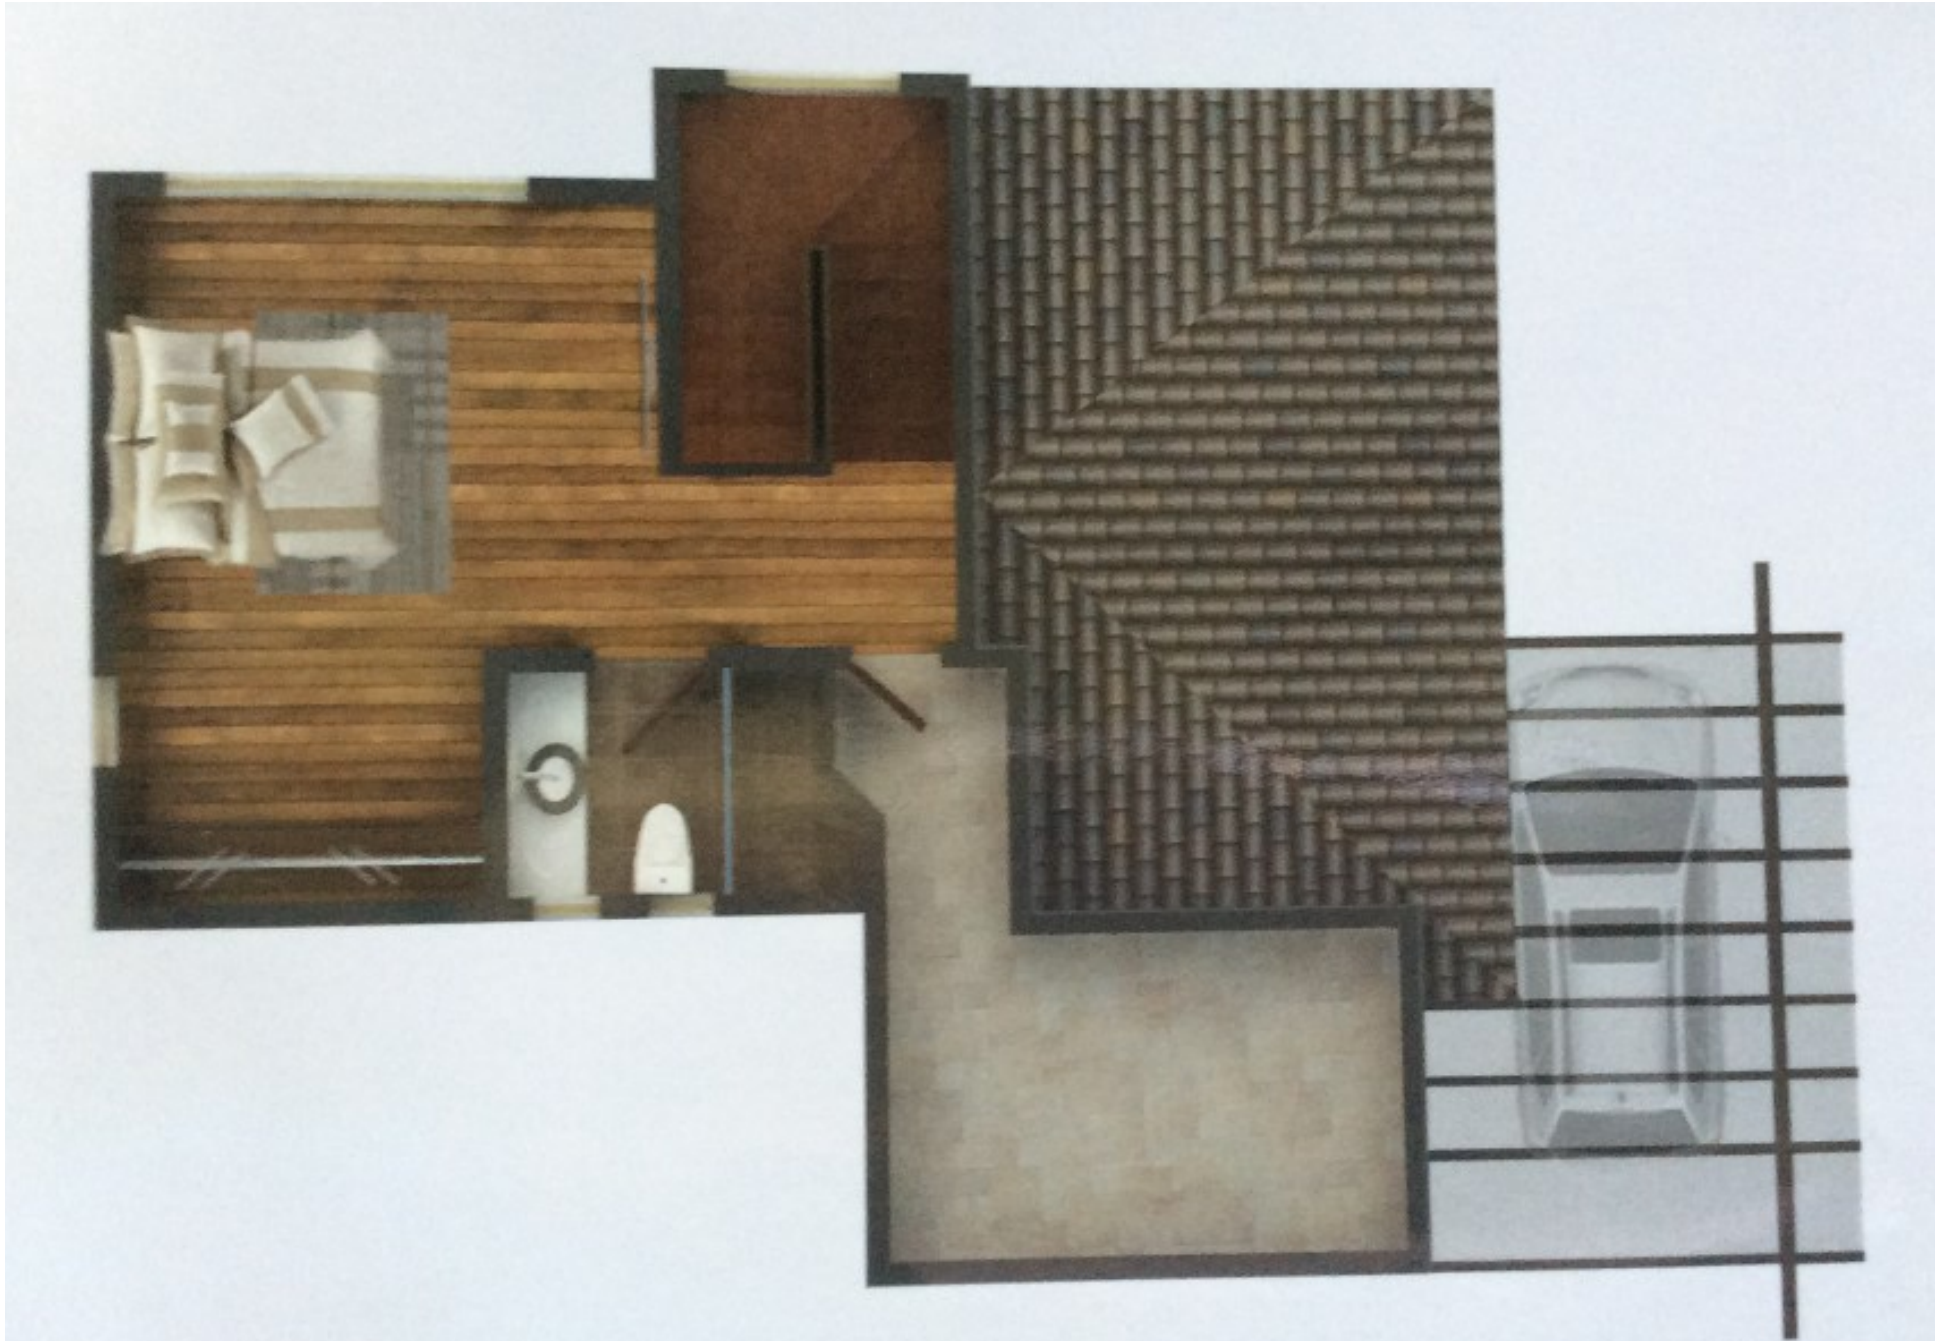

RESIDENCE TYPE M

Availability — Residence 18

[Approximate size in square feet]

Living Space = 1759

Porch = 142

Terrace = 173

Garage = 168

Total = 2242

First Level

2 Bedrooms / 2.5 Baths

Second Level

1 Bedroom / 1 Bath