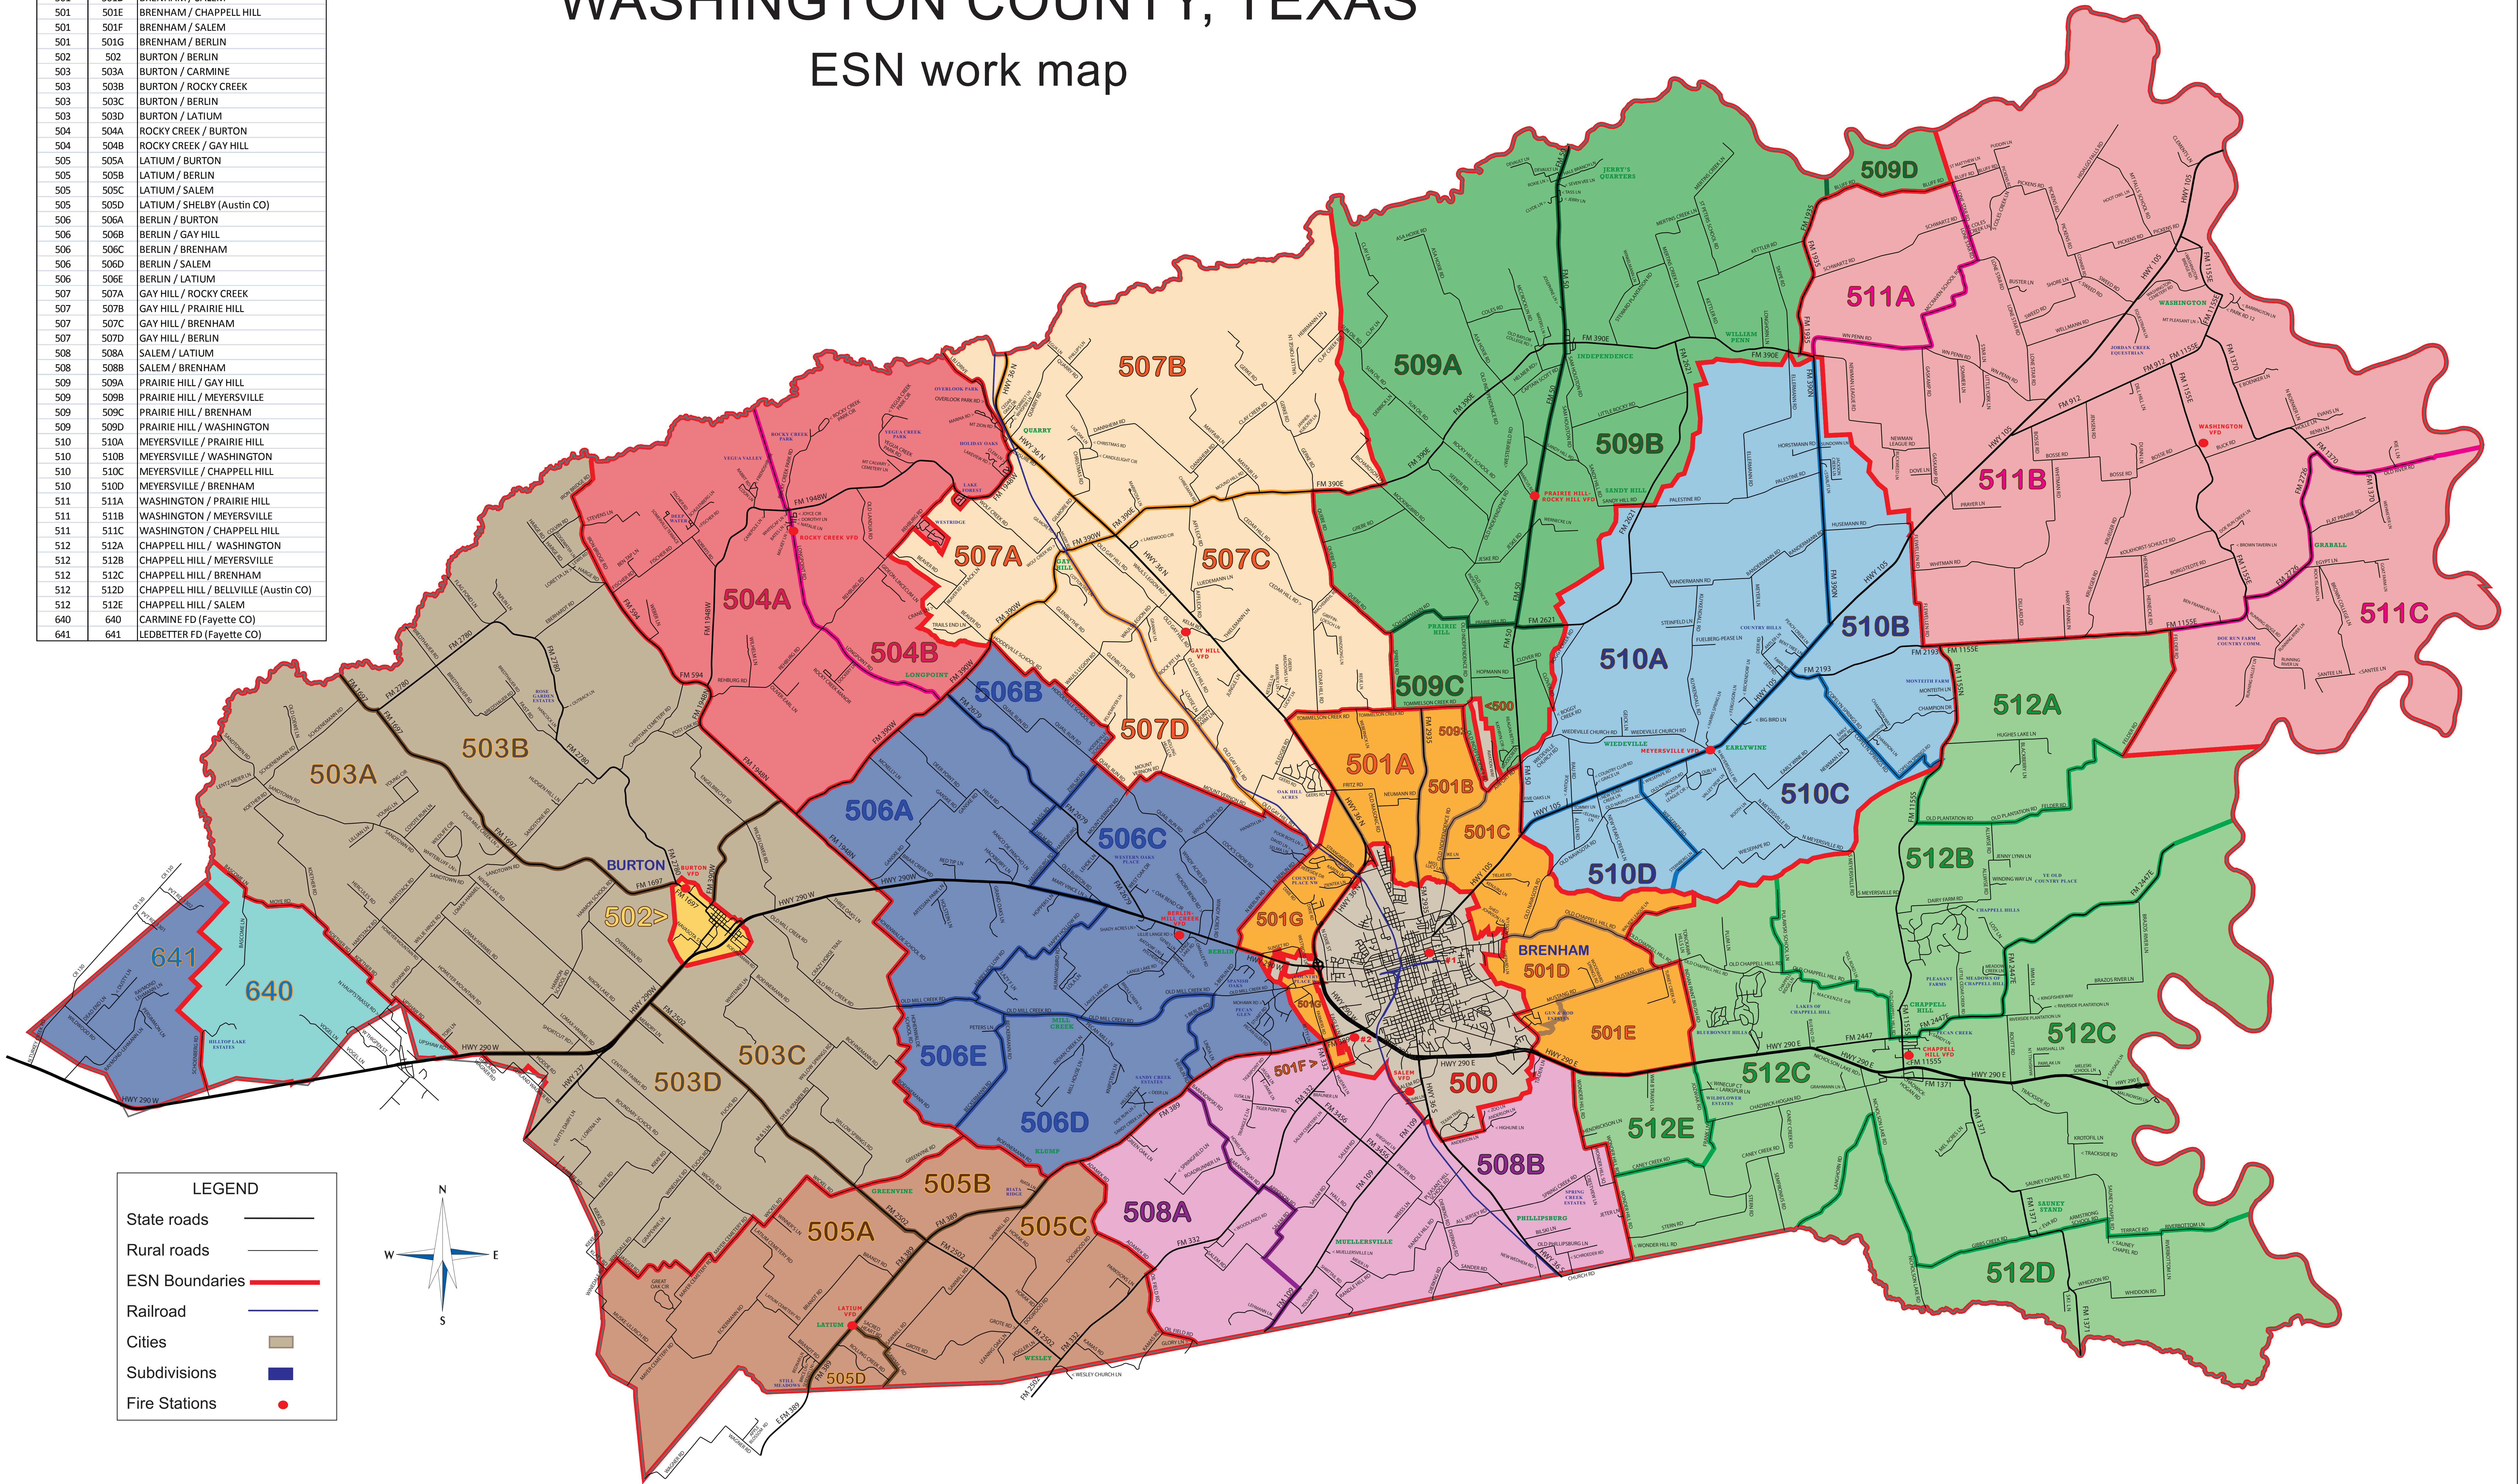

WASHINGTON COUNTY, TEXAS

ESN work map

ESN	MUTUAL AID ESN	FIRE DEPARTMENTS
500	500	BRENHAM FD
501	501A	BRENHAM / GAY HILL
501	501B	BRENHAM / PRAIRIE HILL
501	501C	BRENHAM / MEYERSVILLE
501	501D	BRENHAM / SALEM
501	501E	BRENHAM / CHAPPELL HILL
501	501F	BRENHAM / SALEM
501	501G	BRENHAM / BERLIN
502	502	BURTON / BERLIN
503	503A	BURTON / CARMINE
503	503B	BURTON / ROCKY CREEK
503	503C	BURTON / BERLIN
503	503D	BURTON / LATIUM
504	504A	ROCKY CREEK / BURTON
504	504B	ROCKY CREEK / GAY HILL
505	505A	LATIUM / BURTON
505	505B	LATIUM / BERLIN
505	505C	LATIUM / SALEM
505	505D	LATIUM / SHELBY (Austin CO)
506	506A	BERLIN / BURTON
506	506B	BERLIN / GAY HILL
506	506C	BERLIN / BRENHAM
506	506D	BERLIN / SALEM
506	506E	BERLIN / LATIUM
507	507A	GAY HILL / ROCKY CREEK
507	507B	GAY HILL / PRAIRIE HILL
507	507C	GAY HILL / BRENHAM
507	507D	GAY HILL / BERLIN
508	508A	SALEM / LATIUM
508	508B	SALEM / BRENHAM
509	509A	PRAIRIE HILL / GAY HILL
509	509B	PRAIRIE HILL / MEYERSVILLE
509	509C	PRAIRIE HILL / BRENHAM
509	509D	PRAIRIE HILL / WASHINGTON
510	510A	MEYERSVILLE / PRAIRIE HILL
510	510B	MEYERSVILLE / WASHINGTON
510	510C	MEYERSVILLE / CHAPPELL HILL
510	510D	MEYERSVILLE / BRENHAM
511	511A	WASHINGTON / PRAIRIE HILL
511	511B	WASHINGTON / MEYERSVILLE
511	511C	WASHINGTON / CHAPPELL HILL
512	512A	CHAPPELL HILL / WASHINGTON
512	512B	CHAPPELL HILL / MEYERSVILLE
512	512C	CHAPPELL HILL / BRENHAM
512	512D	CHAPPELL HILL / BELLVILLE (Austin CO)
512	512E	CHAPPELL HILL / SALEM
640	640	CARMINE FD (Fayette CO)
641	641	LEDBETTER FD (Fayette CO)

Based on information collected by Washington County 9-1-1 as of May 2012.
 Printed by BVCOG May 2012.

The data on this map is believed to be accurate. However, Washington County makes no warranties, expressed or implied, including fitness for use.