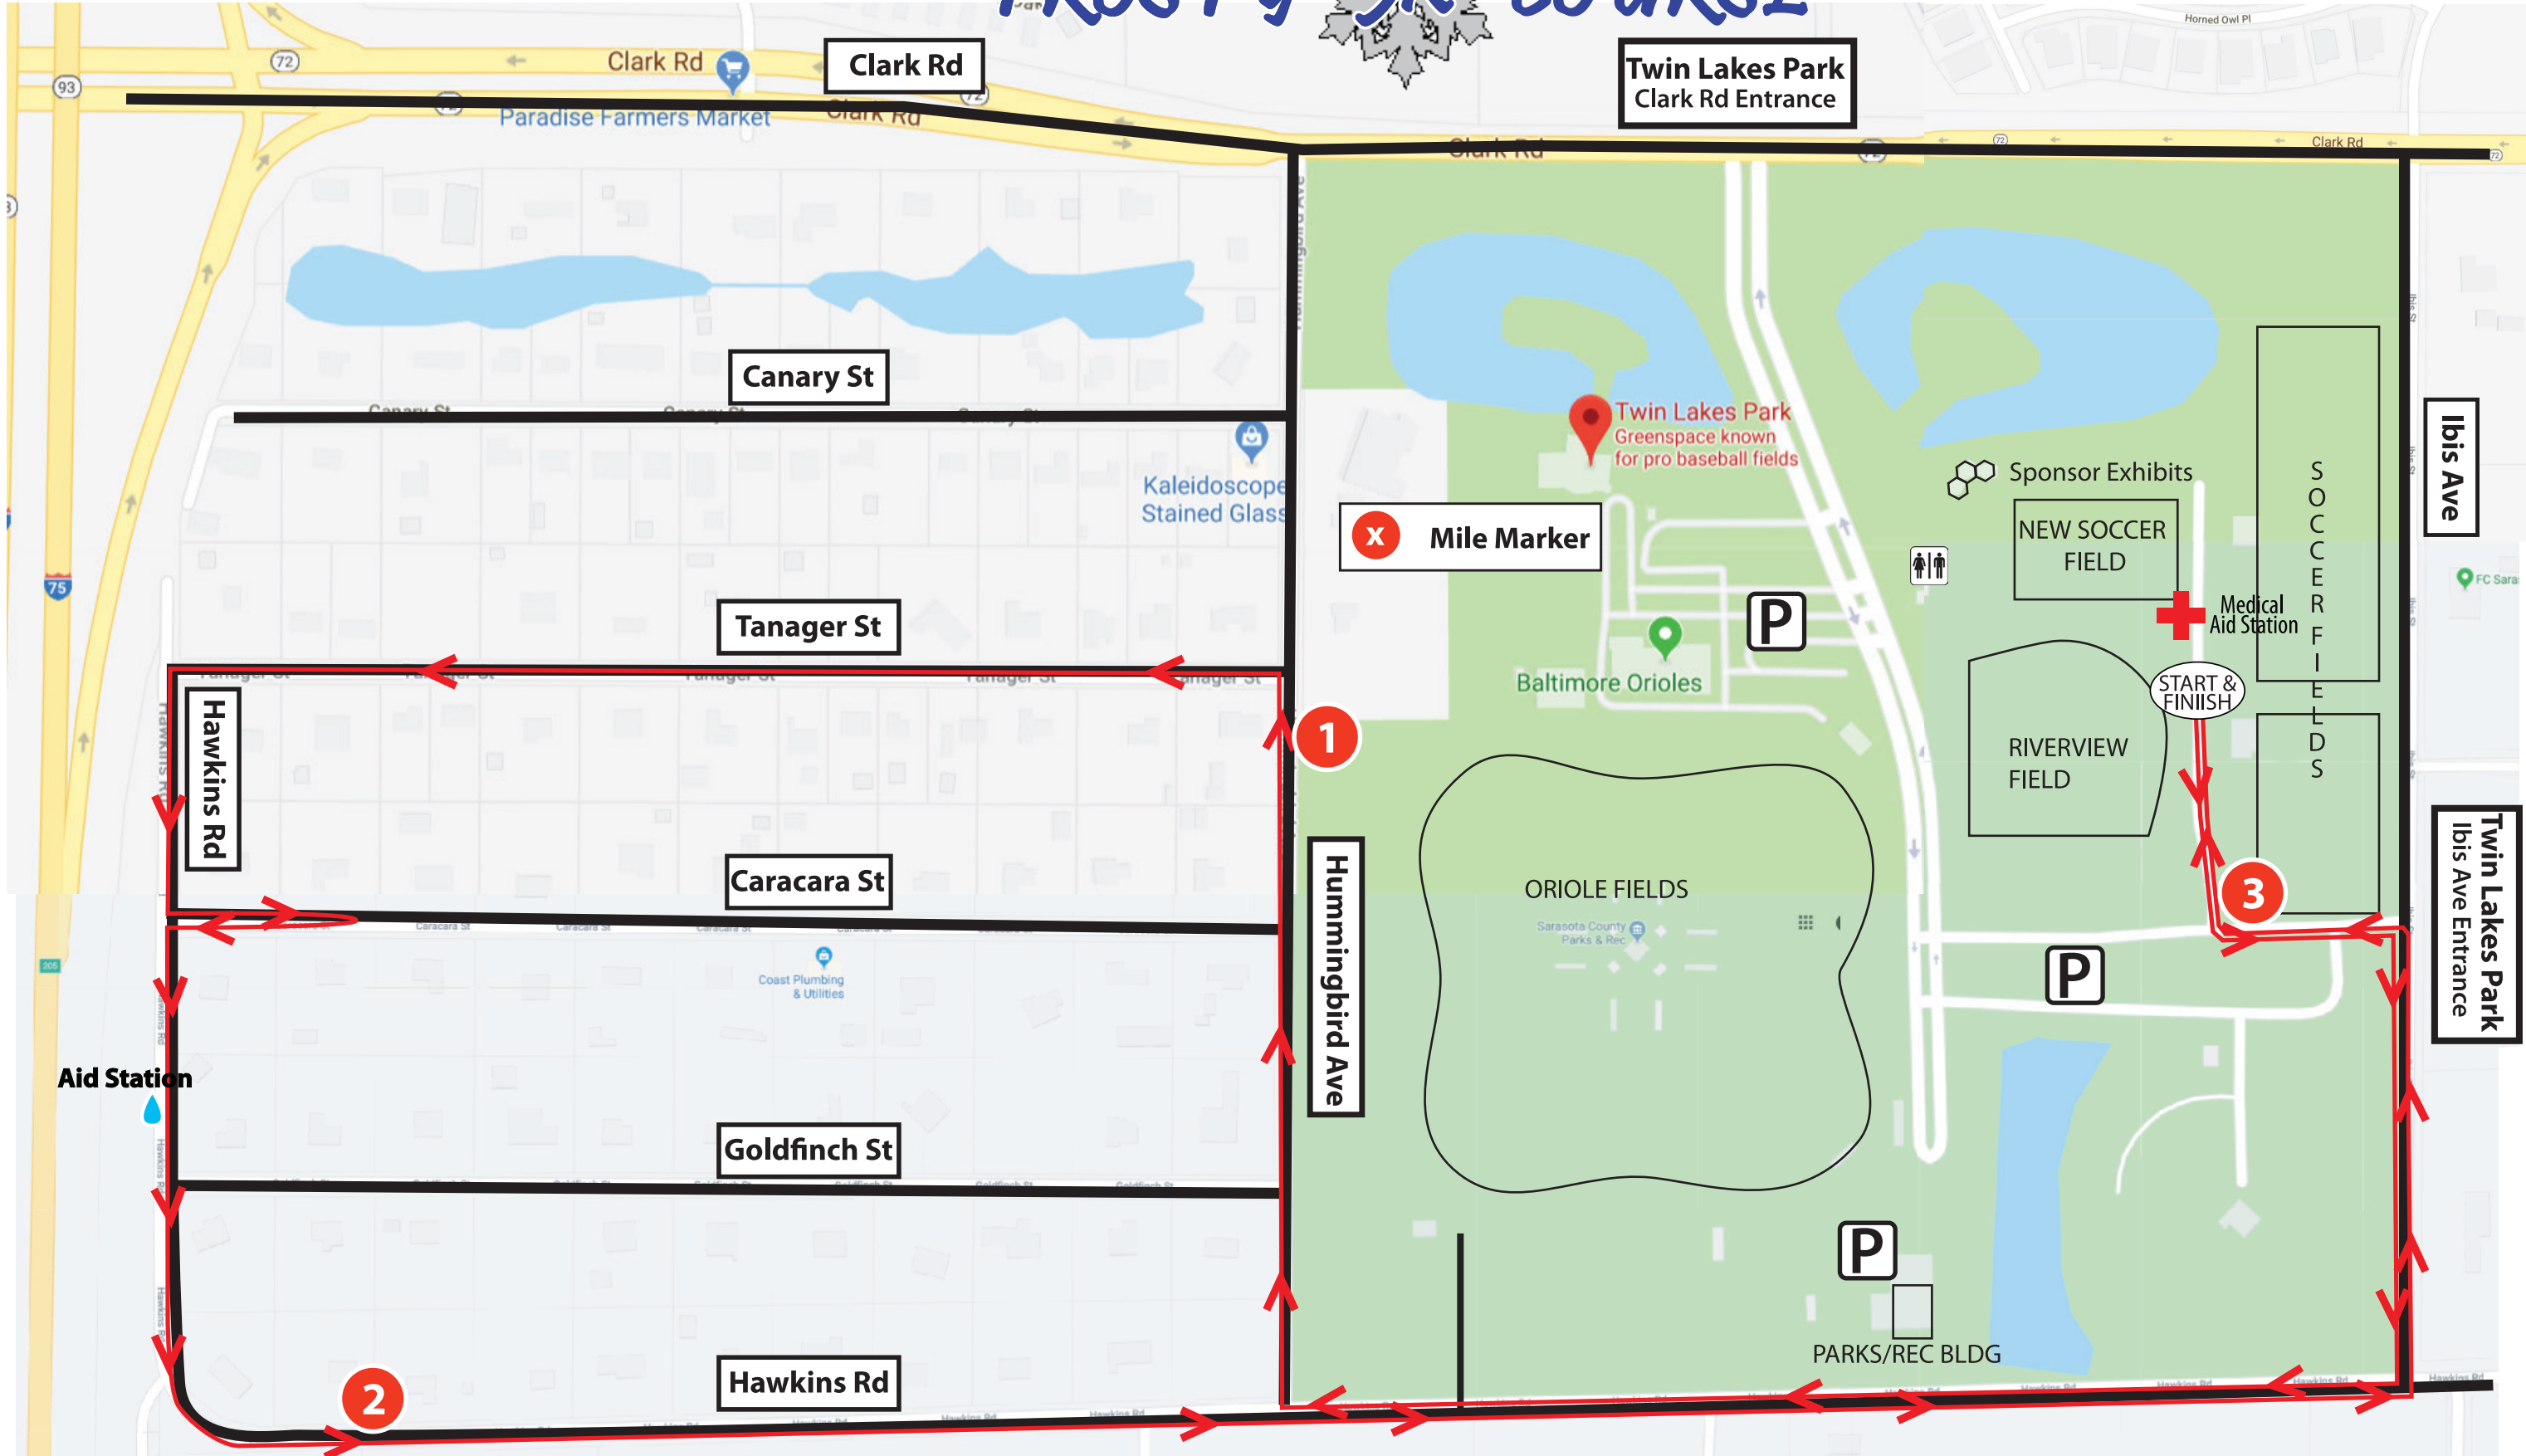

# FROSTY 5K COURSE

Clark Rd

Twin Lakes Park  
Clark Rd Entrance

Canary St

X Mile Marker

Tanager St

Hawkins Rd

1

Caracara St

Hummingbird Ave

3

Aid Station

Goldfinch St

2

Hawkins Rd

PARKS/REC BLDG

Ibis Ave

Twin Lakes Park  
Ibis Ave Entrance