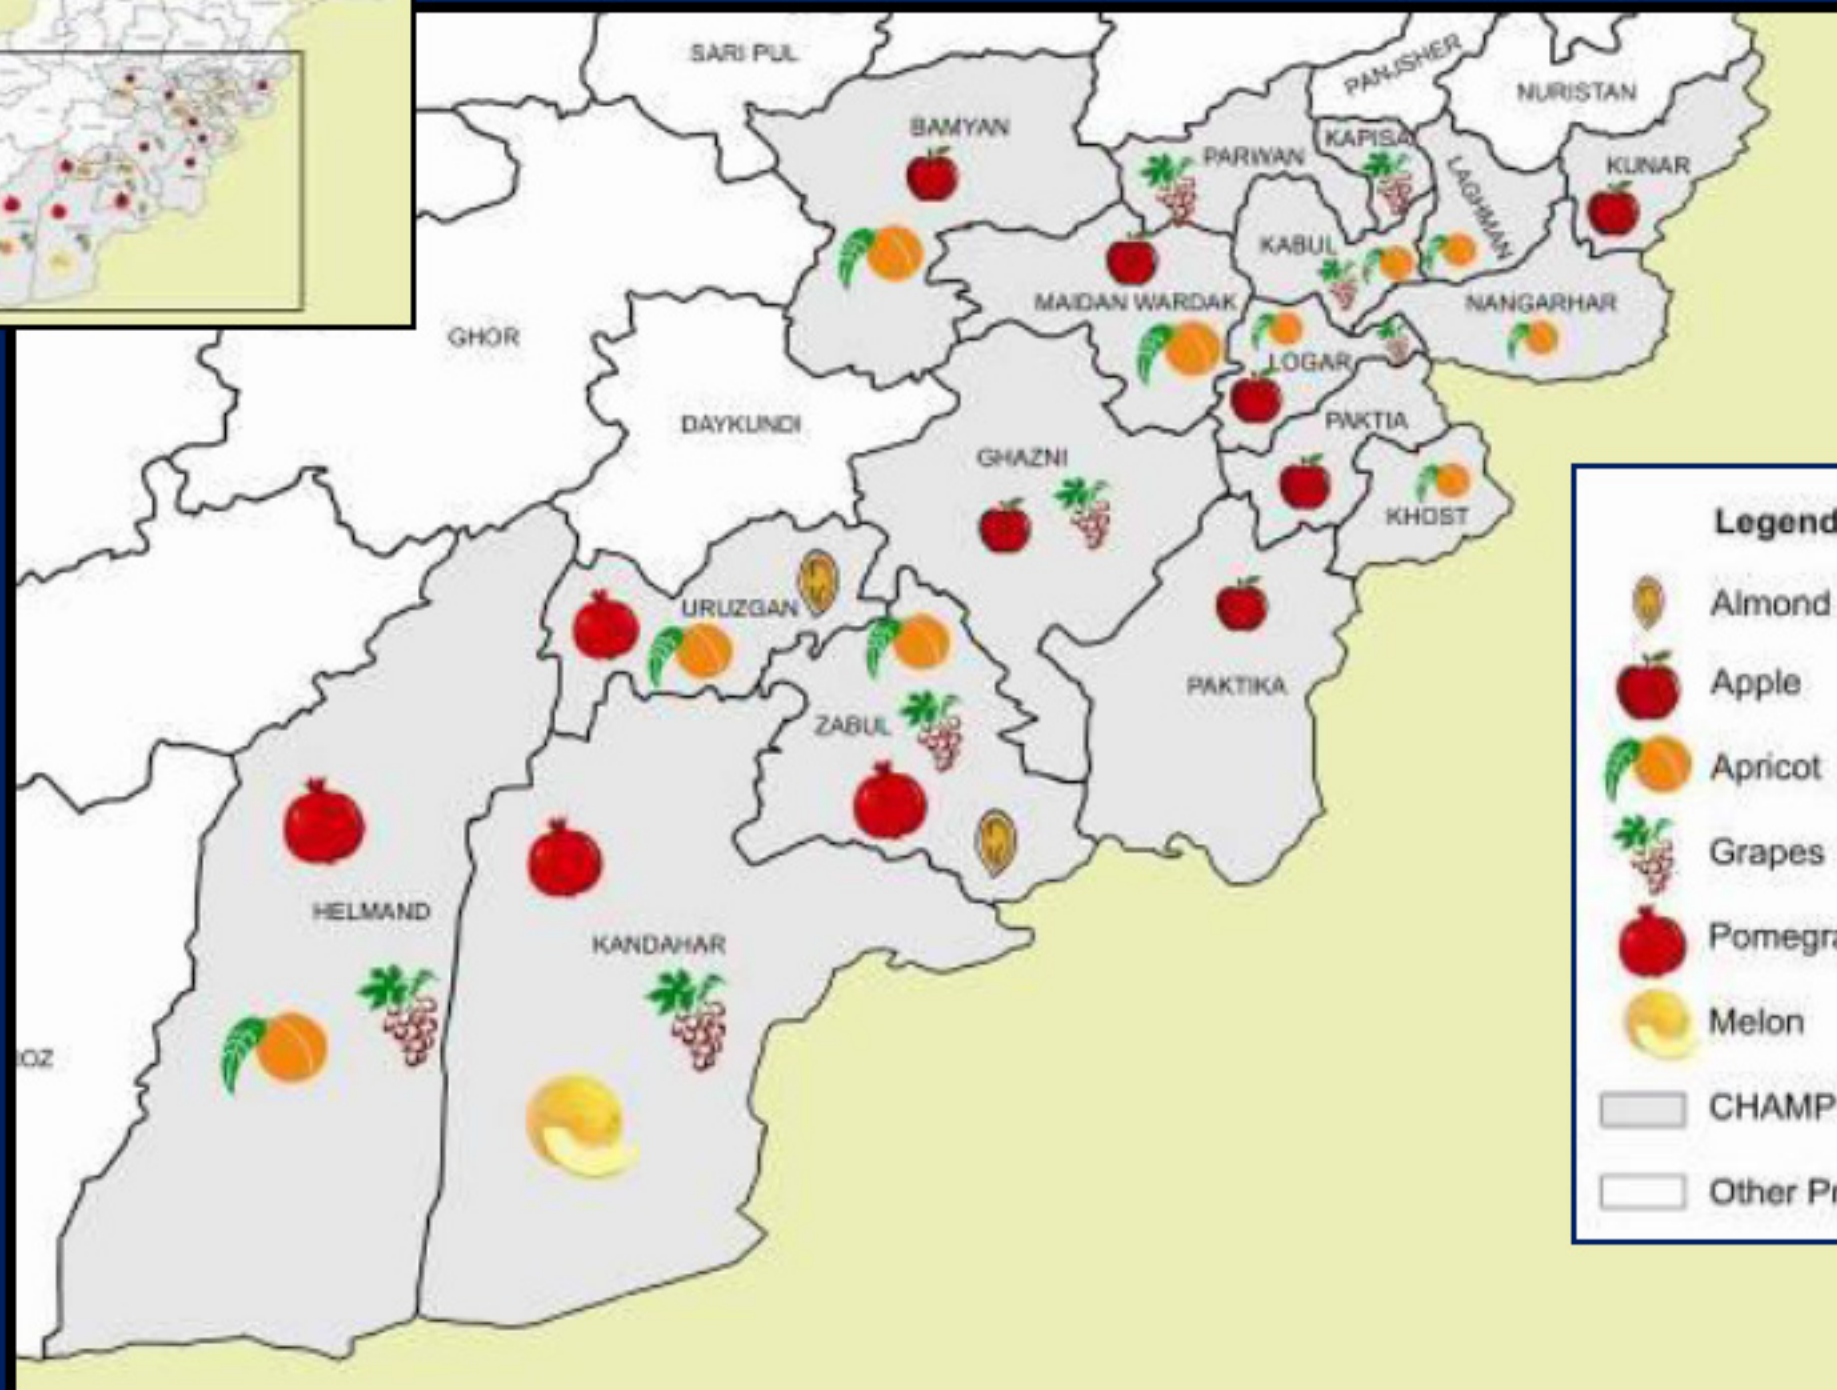

CHAMP AREA OF OPERATIONS

Legend

-  Almond
-  Apple
-  Apricot
-  Grapes
-  Pomegranate
-  Melon
-  CHAMP Coverage Area
-  Other Provinces