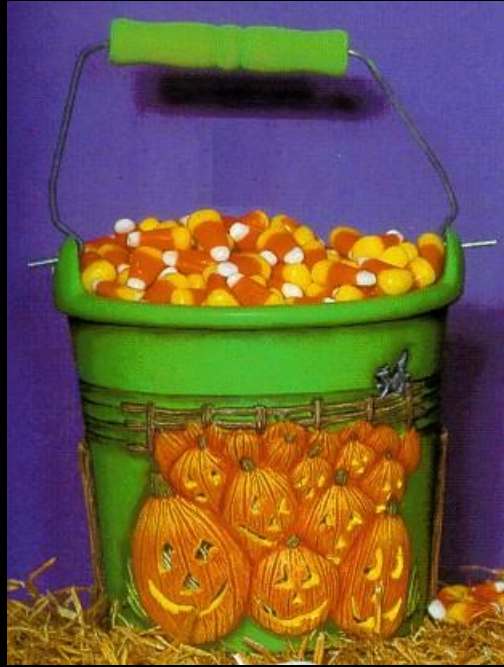

C-1809

Sitting Pun-Kin (pumpkin on bottom also has face on reverse)

13.60

C-2831

3 High by 2
1/4 Wide by 1
1/2 Deep

6.50 set

Two Pumpkin Napkin Rings

C-2967

Pumpkin Pail (handle accessory additional)

6 Diameter
by 6 Tall

15.30

C-3087, 3092

Pumpkin Lantern (cut outs on all sides)

6 High by 5
 $\frac{1}{2}$ Square

34.80

CPK-636