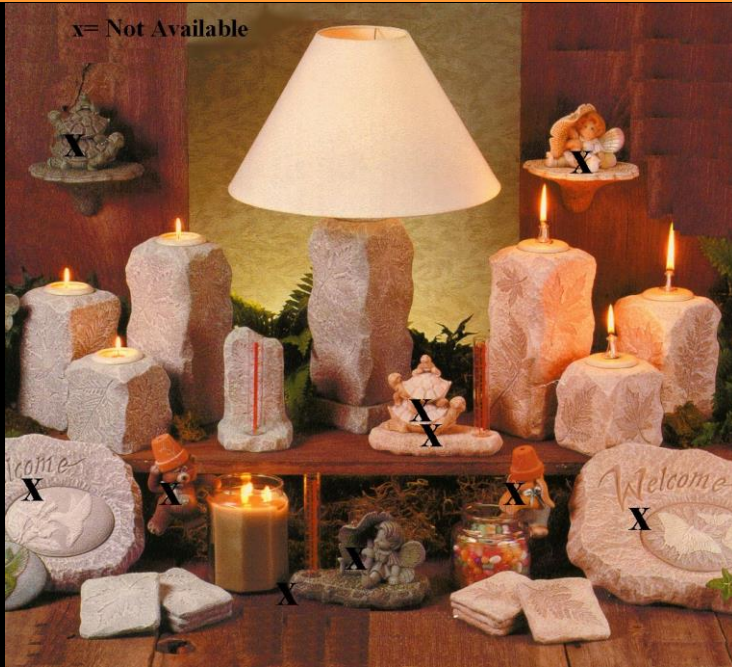

Oil Lamp Holder for Impressions Series

D-1744