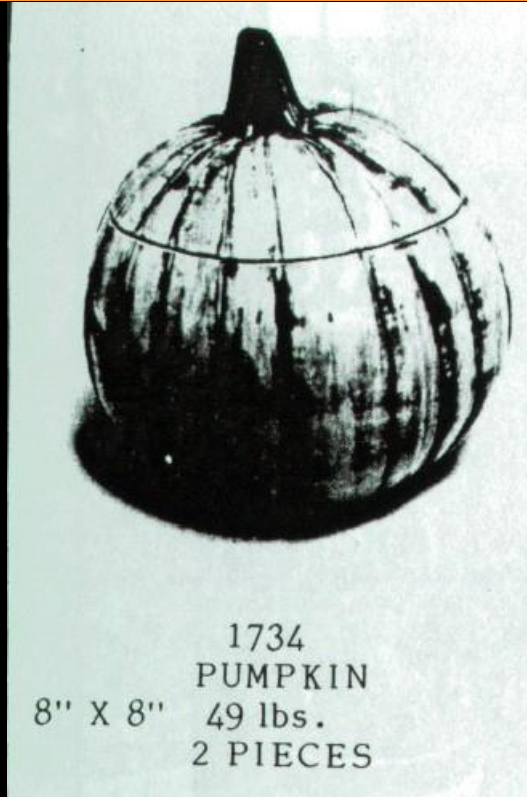

W-567

Two Ghosts with Pumpkin

5 High by 7
Wide

8.75

A-109

Scarecrow & Pumpkins

4 ⁷/₈ Tall
(scarecrow);
³/₄ to 1 ⁷/₈
Tall

7.70

CE-152

5 1/2 Tall

6.30

Ghost with Pumpkin

WH-1734

8 Round

12.00

Pumpkin

Y-441

13 1/2 Tall

19.25

Pumpkin Scarecrow

Y-HC-184

2 Tall

6.30 set

Three Halloween Figures