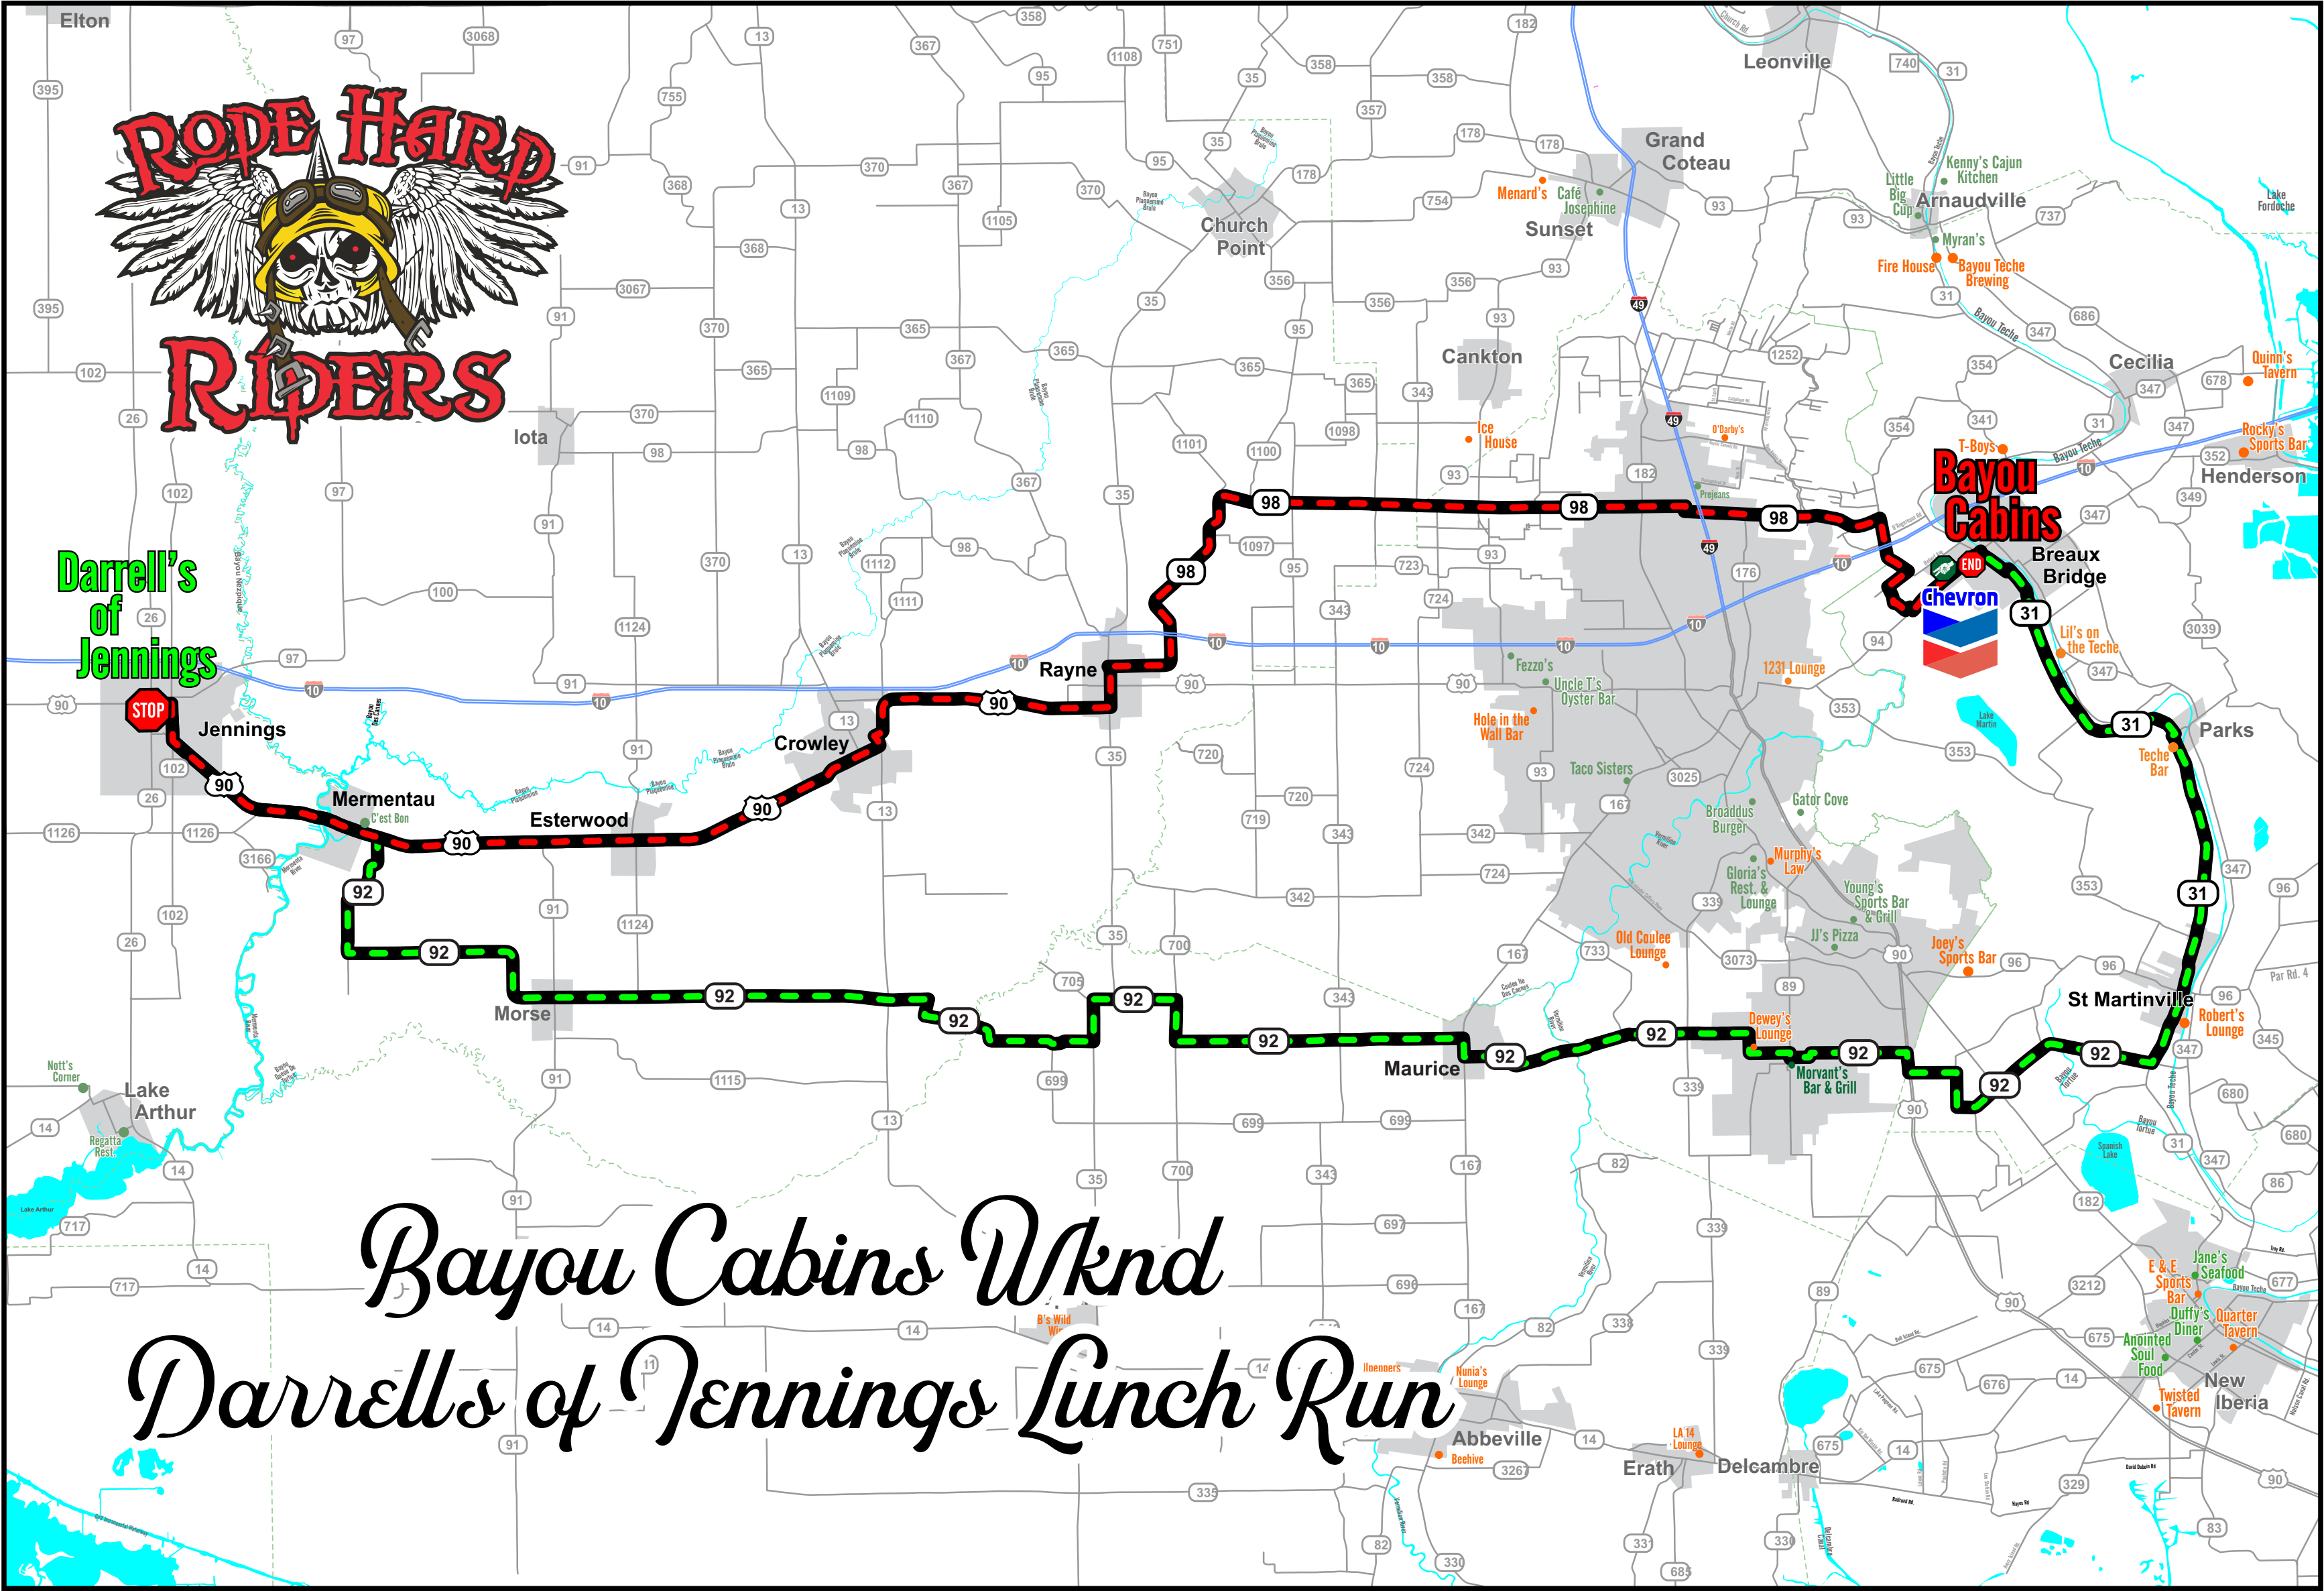

Darrell's of Jennings

Bayou Cabins

Bayou Cabins Wknd Darrells of Jennings Lunch Run

Bayou Cabins Wknd
Darrell's of Jennings Run

Dist	Turn	Road	Clock	Total Dist
	Start	at Chevron, 156 W Mills Ave., Breux Bridge		
	Go Southwest	on LA-94 / W Mills Ave.	9:30 AM	0.00 mi.
in 2.20 miles	Turn right	on to LA-354 / Saltmine Hwy	9:33 AM	2.20 mi.
in 1.00 miles	Keep right	on LA-354 / Saltmine Hwy	9:35 AM	3.20 mi.
in 0.70 miles	Turn left	on to LA-354 / Hebert Ave.	9:36 AM	3.90 mi.
in 1.60 miles	Turn left	on to LA-98 / Lajaunie Rd.	9:38 AM	5.50 mi.
in 0.60 miles	Go straight	on LA-98 / Gloria Switch Rd.	9:39 AM	6.10 mi.
in 22.00 miles	Turn left	on to LA-35 / The Blvd. (Rayne)	10:11 AM	28.10 mi.
in 1.00 miles	Turn right	on to US-90 / W Branche St.	10:14 AM	29.10 mi.
in 6.50 miles	Turn left	on US-90 / N Eastern Ave. (Crowley)	10:23 AM	35.60 mi.
in 0.30 miles	Turn right	on US-90 / LA-13 / E. 2nd St.	10:24 AM	35.90 mi.
in 19.00 miles	Turn right	on US-90 / N Cutting Ave. (Jennings)	10:47 AM	54.90 mi.
in 0.90 miles	Turn left	on US-90 / Shankland Ave.	10:48 AM	55.80 mi.
in 0.50 miles	Turn left	on to LA-26 / Elton Rd.	10:49 AM	56.30 mi.
in 0.10 miles	STOP	at Darrell's of Jennings	10:50 AM	56.40 mi.
	Go back North	on LA-26 / Elton Rd.	12:35 PM	56.40 mi.
in 0.10 miles	Turn right	on to US-90 / Shankland Ave.	12:36 PM	56.50 mi.
in 0.50 miles	Turn right	on US-90 / N Cutting Ave.	12:37 PM	57.00 mi.
in 6.70 miles	Turn right	on to LA-92	12:46 PM	63.70 mi.
in 3.40 miles	Keep left	on LA-92	12:50 PM	67.10 mi.
in 19.00 miles	Turn left	on LA-92	1:12 PM	86.10 mi.
in 1.00 miles	Turn left	on LA-92 / LA-35	1:13 PM	87.10 mi.
in 1.00 miles	Keep right	on LA-92	1:14 PM	88.10 mi.
in 2.00 miles	Turn right	on LA-92 / LA-700	1:17 PM	90.10 mi.
in 1.00 miles	Turn left	on LA-92	1:18 PM	91.10 mi.
in 7.00 miles	Turn right	on LA-92 / US-167 / Maurice Ave. (Maurice)	1:26 PM	98.10 mi.
in 0.40 miles	Turn left	on to LA-92	1:27 PM	98.50 mi.
in 7.20 miles	Keep right	on LA-92 (Youngsville)	1:38 PM	105.70 mi.
in 4.40 miles	Turn right	on to US-90	1:45 PM	110.10 mi.
in 0.50 miles	Turn left	on to LA-92 / Smede Rd.	1:46 PM	110.60 mi.
in 1.10 miles	Keep right	on LA-92 / Smede Rd.	1:48 PM	111.70 mi.
in 0.40 miles	STOP	at Pop-A-Top	1:49 PM	112.10 mi.
	Cont. Southeast	on LA-92 / Smede Rd.	2:29 PM	112.10 mi.
in 0.50 miles	Turn left	on LA-92 / Smede Rd.	2:30 PM	112.60 mi.
in 5.40 miles	Go left	on to LA-31 / Main Hwy	2:37 PM	118.00 mi.
in 8.60 miles	Turn left	on LA-31 / Main Hwy (Parks)	2:51 PM	126.60 mi.
in 6.70 miles	Turn left	on to LA-31 / Bridge St. (Breux Bridge)	3:00 PM	133.30 mi.
in 0.05 miles	Turn right	on LA-31 /	3:01 PM	133.35 mi.
in 0.90 miles	Turn right	on to LA-94 / W Mills Ave.	3:03 PM	134.25 mi.
in 0.05 miles	END	at Bayou Cabins	3:04 PM	134.30 mi.
		TOTAL TIME / DISTANCE	5:34:00	134.30 mi.