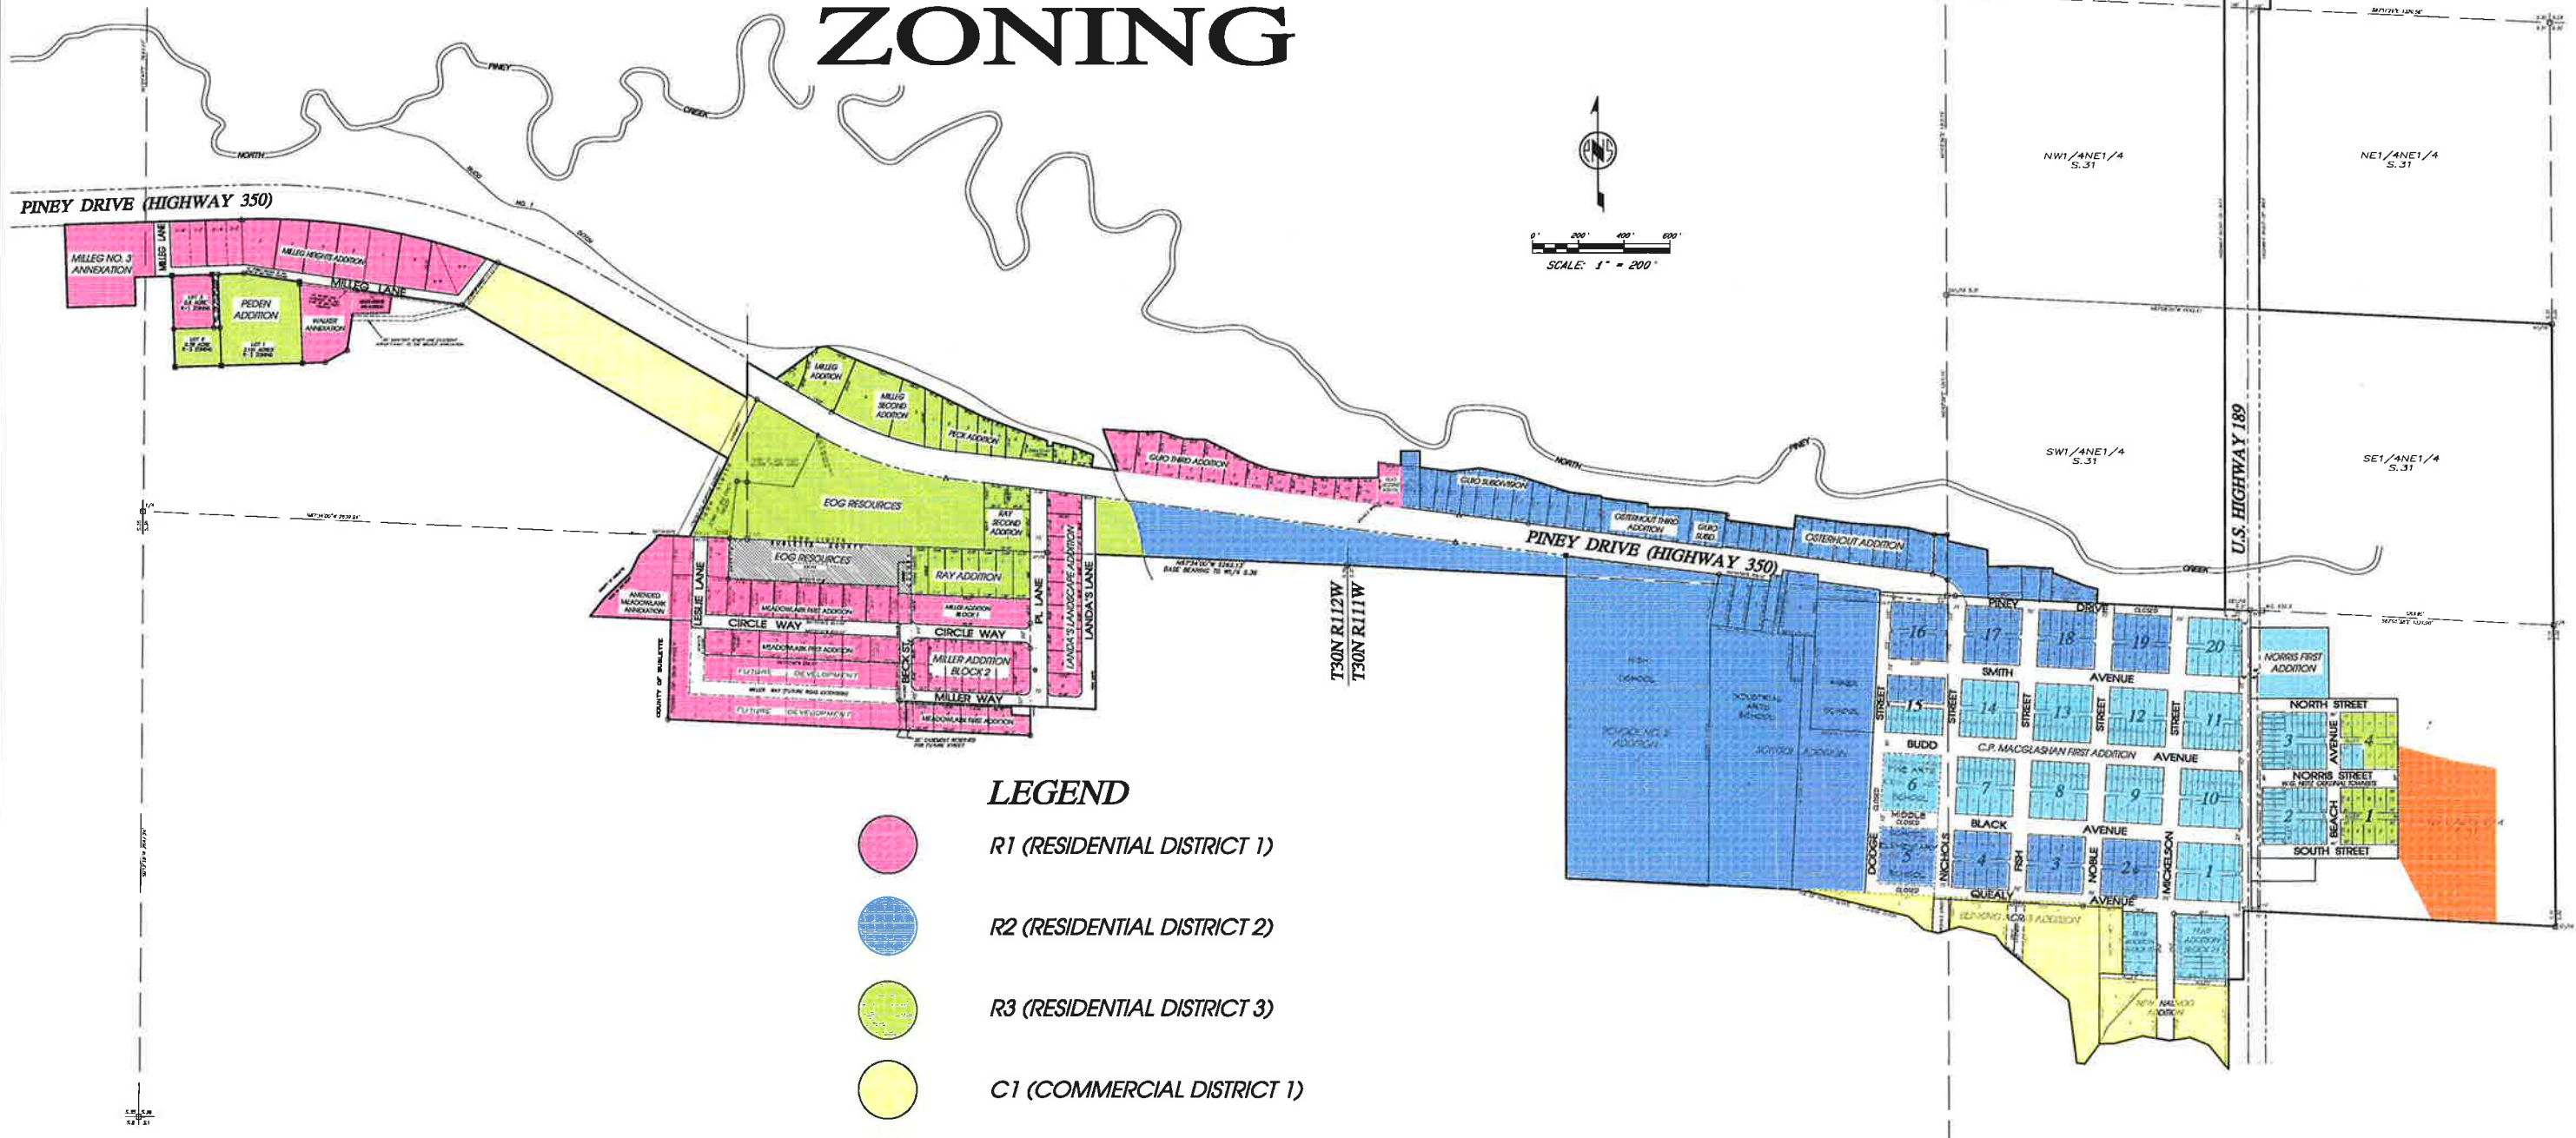

THE TOWN OF
BIG PINEY
 SUBLETTE COUNTY, WYOMING
ZONING

- LEGEND**
- R1 (RESIDENTIAL DISTRICT 1)
 - R2 (RESIDENTIAL DISTRICT 2)
 - R3 (RESIDENTIAL DISTRICT 3)
 - C1 (COMMERCIAL DISTRICT 1)
 - C2 (COMMERCIAL DISTRICT 2)
 - I1 (INDUSTRIAL DISTRICT 1)

**OFFICIAL ZONING MAP
 OF THE
 TOWN OF BIG PINEY
 SUBLETTE COUNTY, WYOMING**

	DRAWN BY: SHANEY DUBOIS DATE: FEBRUARY 2018	
	CHECKED BY: [blank] DATE: [blank]	
	TITLE: ZONING MAP	
	PROJECT: [blank]	