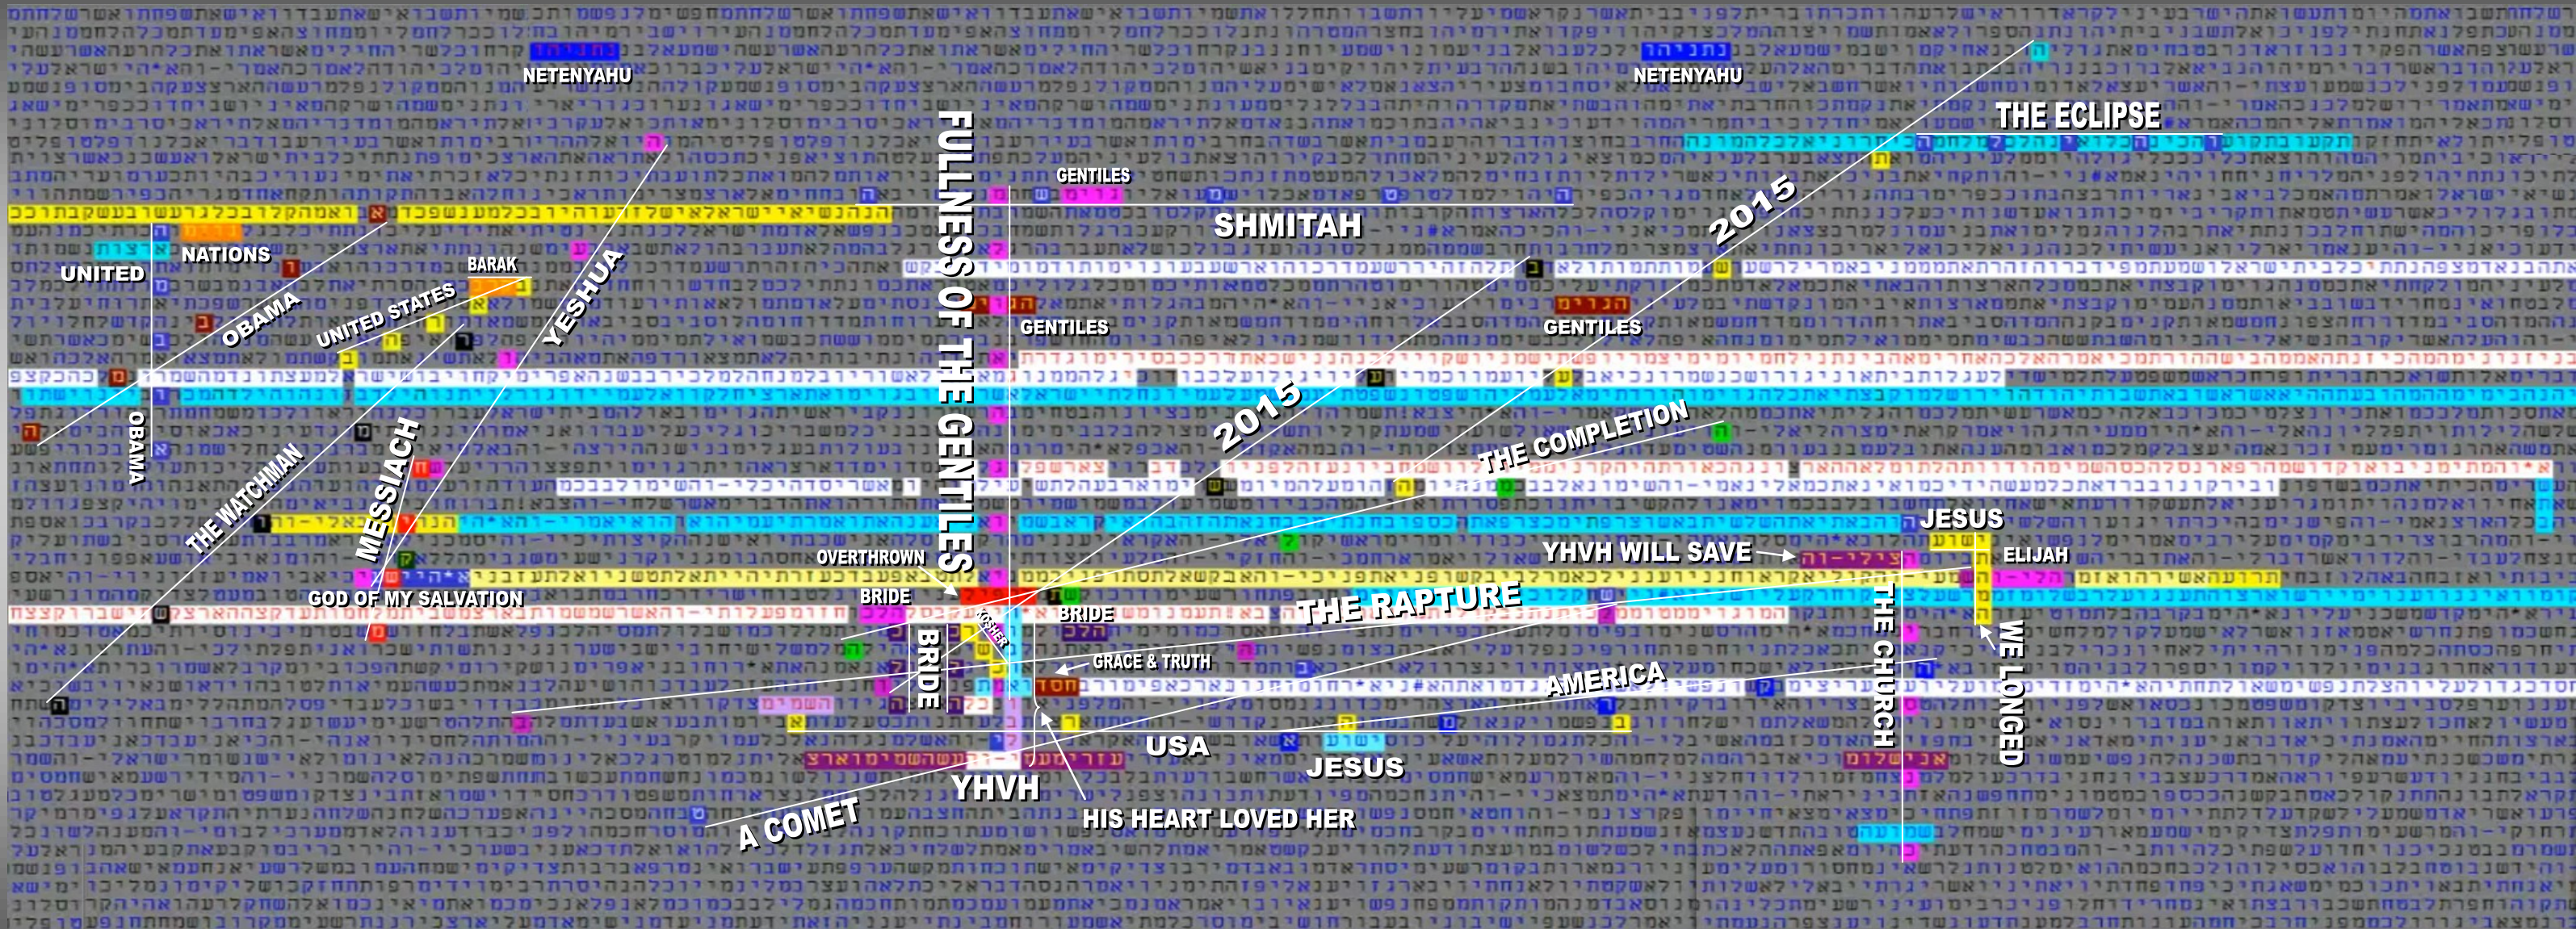

# THE FULLNESS OF THE GENTILES

## MATRIX OF END-TIMES BIBLE CODE BREAKDOWN OF SCRIPTURE

© MATTHEW WRIGHT MINISTRIES  
Graphic layout by Luis B. Vega

RESOURCES  
[youtube.com/user/TheMatt71269](https://www.youtube.com/user/TheMatt71269)  
[biblecodenow1@gmail.com](mailto:biblecodenow1@gmail.com)  
[biblecodenow.com](http://biblecodenow.com)  
[facebook.com/groups/code searcher](https://www.facebook.com/groups/code searcher)

SCRIPTURE REFERENCE  
Ezekiel 7, 16, 22, 33  
Hosea 2, 10  
Joel 3  
Habakkuk 3  
Psalm 27, 37, 46, 86, 121

FOR AN EXPLANATION-STUDY OF THE CHART CODE MATRIX, VISIT THE YOUTUBE CHANNEL VIDEO SERIES.