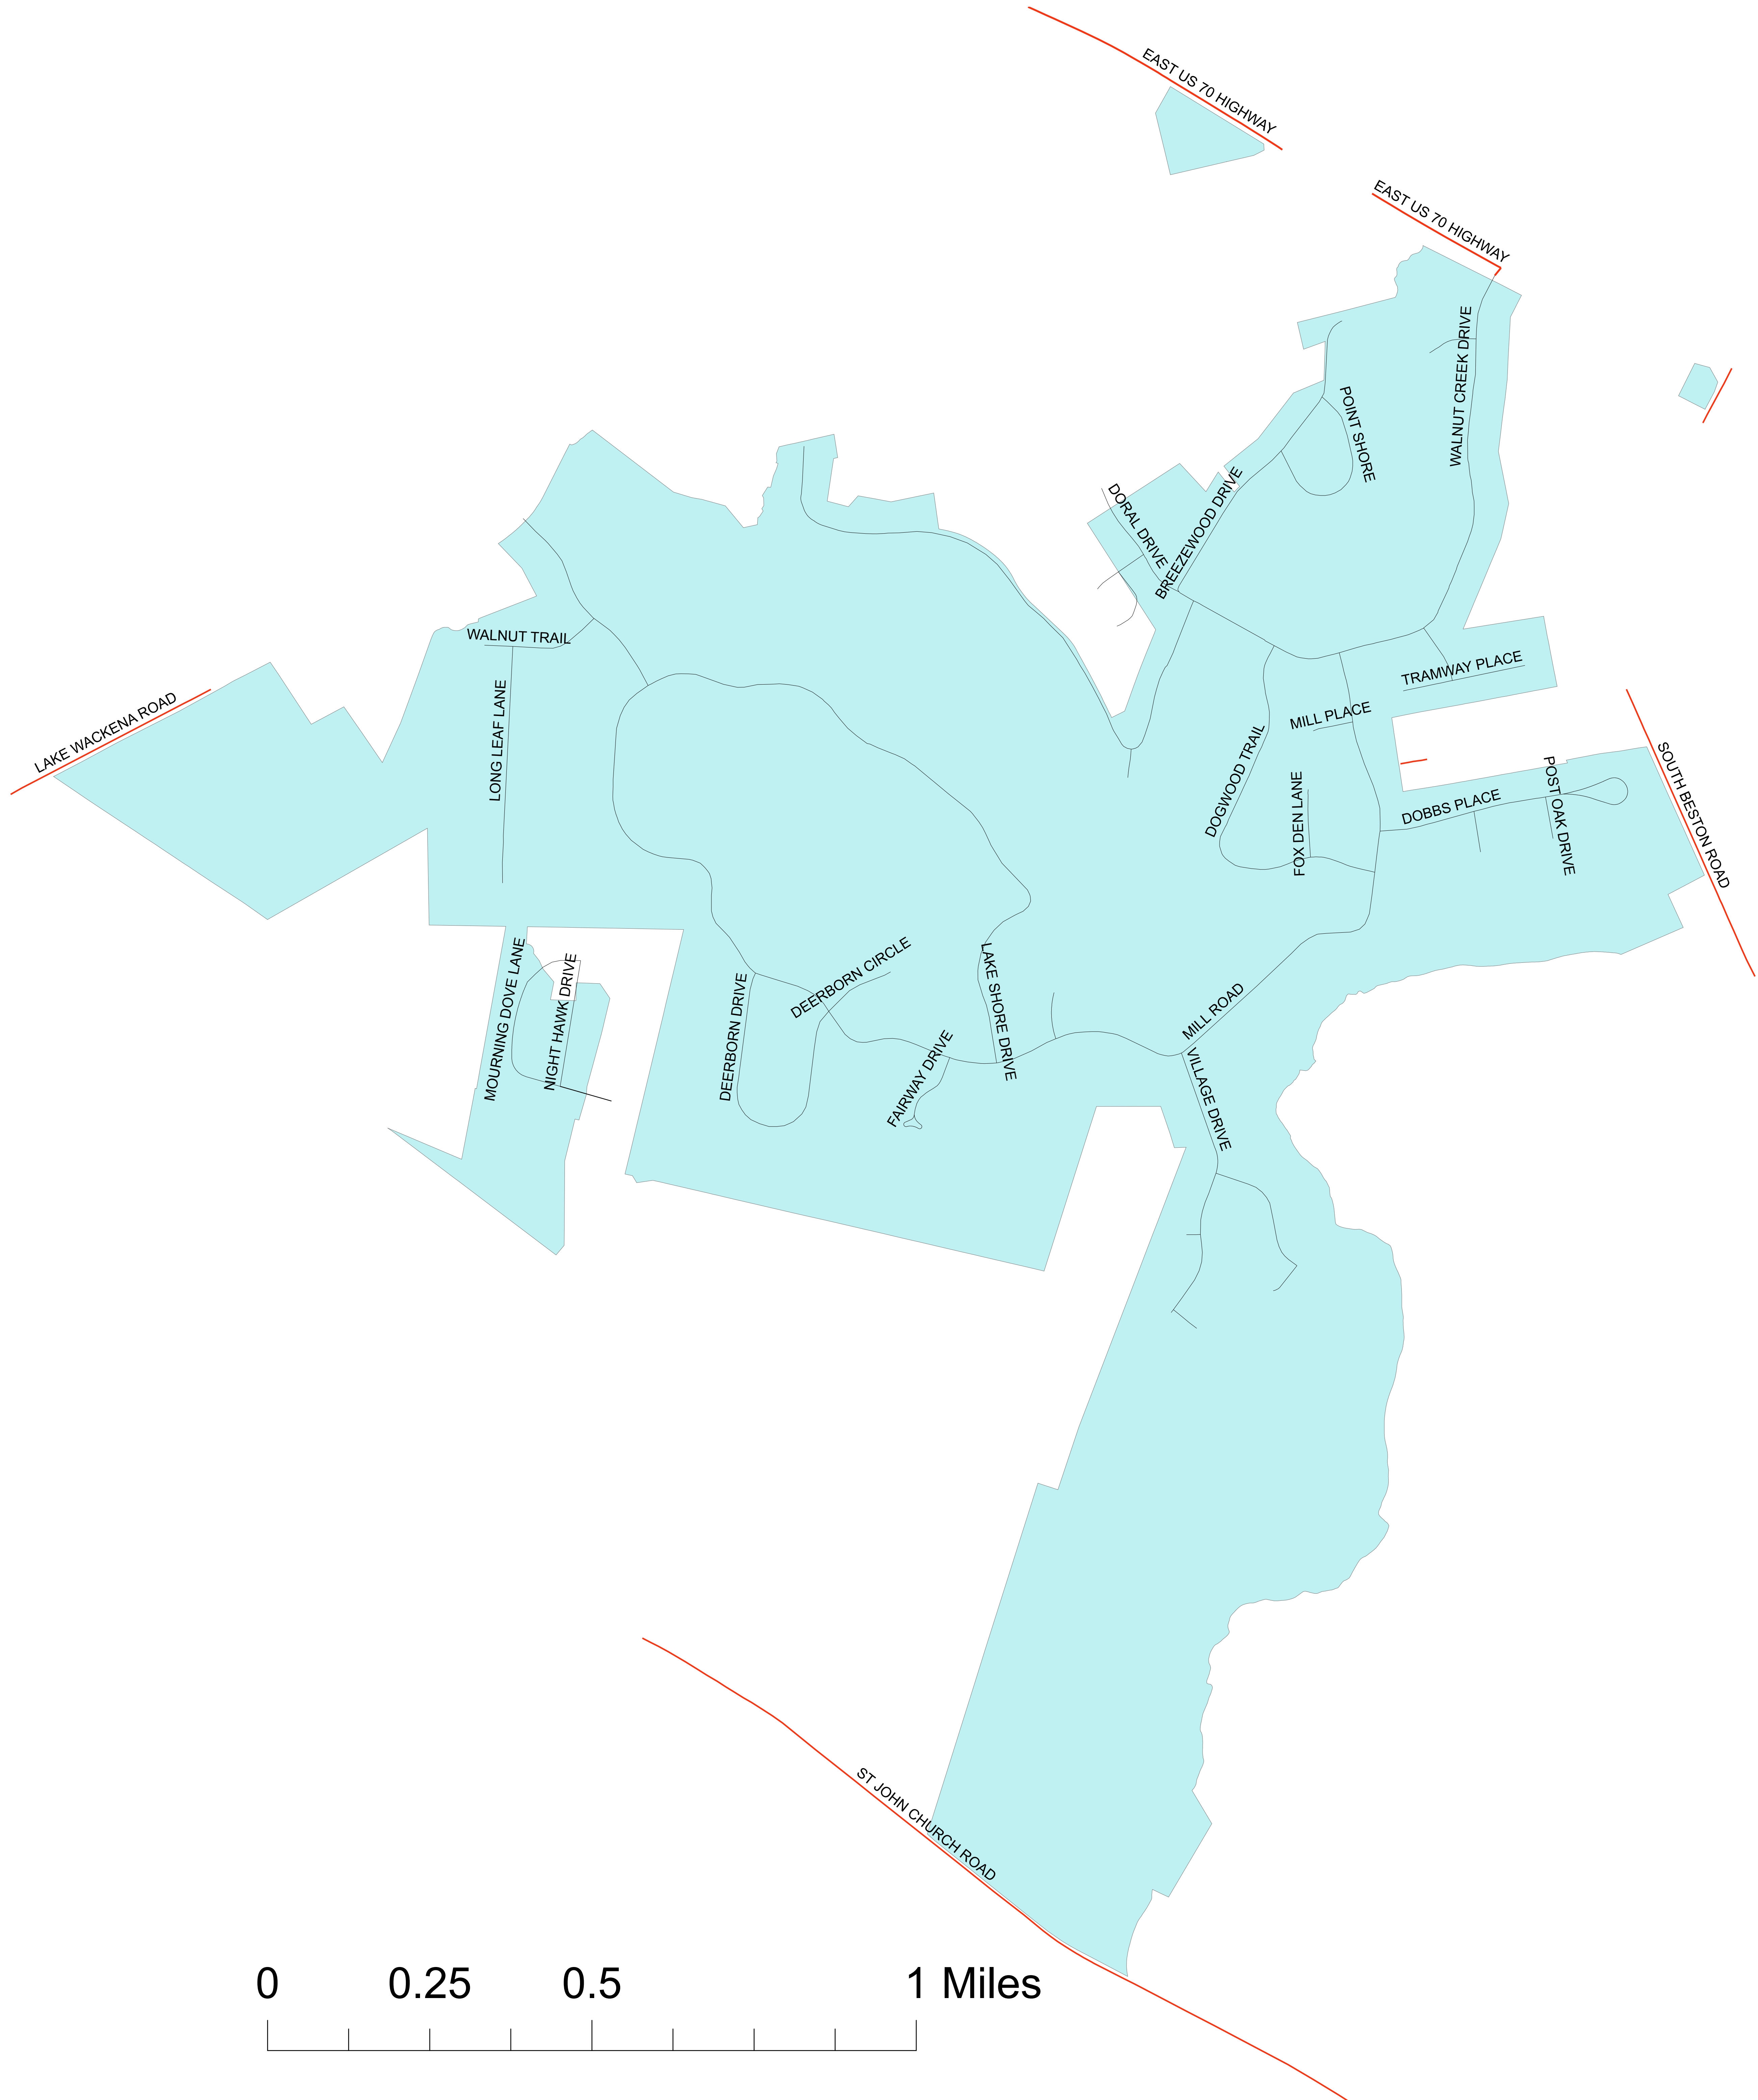

Walnut Creek

Legend

Roads selection

TYPEROAD

- US ROUTE
- DOT SECONDARY
- Local
- Walnut Creek Local
- Walnut Creek

Map prepared by the Wayne County Board of Elections.
 Information current as of January 31, 2012.
 Information is for reference purposes only.
 Wayne County assumes no responsibility for errors
 arising from the misuse of this map.