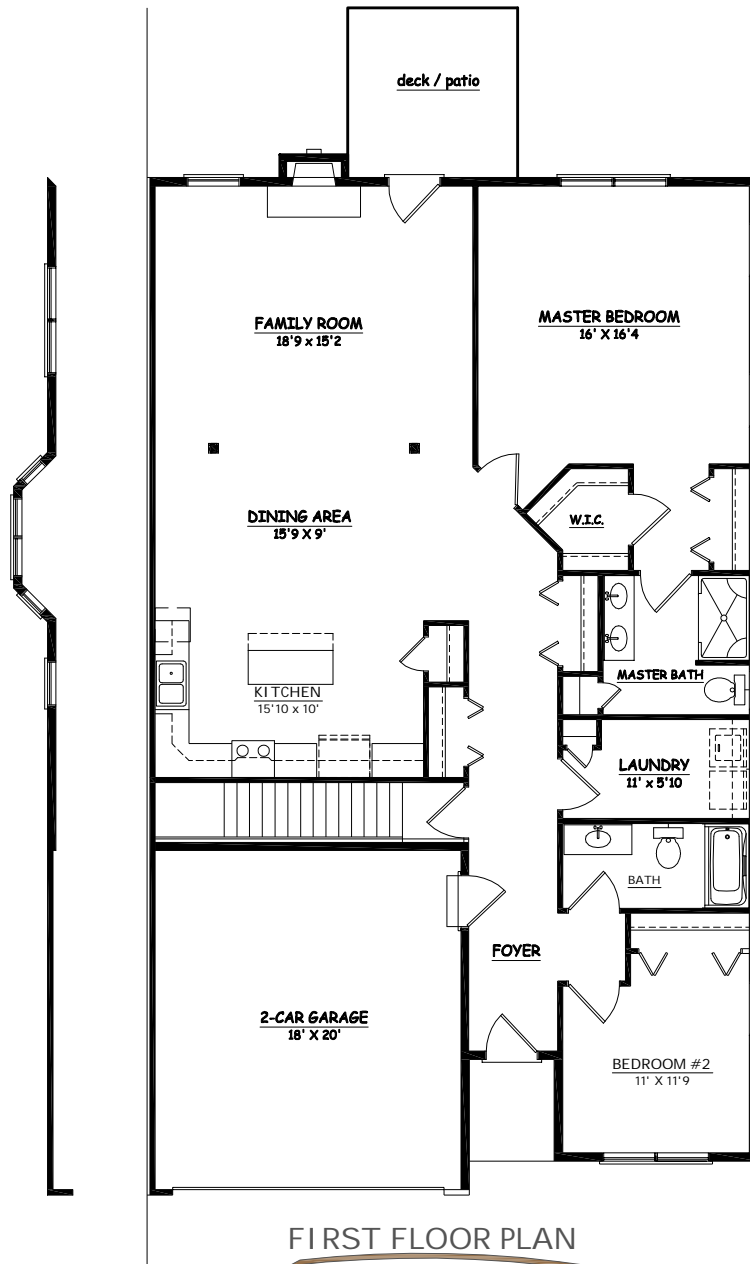

# Greystone

"Building our Legacy,  
One Home at a Time!"

1,653 Square Feet  
2 bedroom  
Vaulted Family Room

2 1/2 bath  
Open Floor Plan  
Opt. Second Floor

[buildalegacypa.com](http://buildalegacypa.com)

This sheet is for illustrative purposes only and not part of a legal contract. Plans are subject to modification. room measurements are approximate. Individual unit elevations are based on the entire building and will vary. Optional items indicated are available at additional cost. Refrigerator, washer and dryer are not included. Illustration is an artist's conception and may vary in precise detail. (3/10/2016)