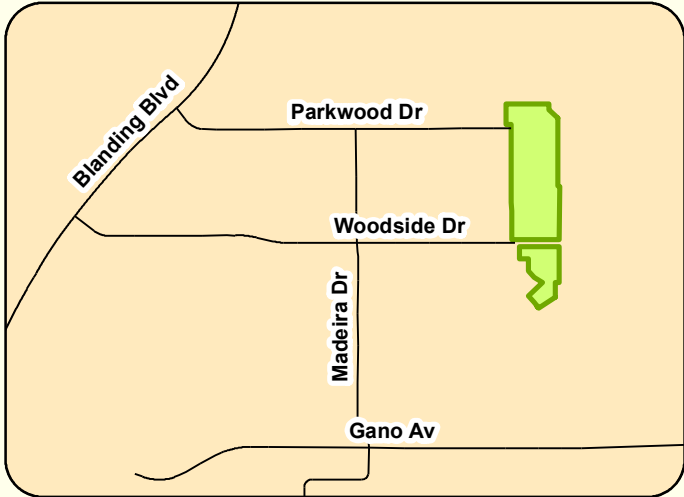

# Location Map

## Legend

-  Baseball Cage
-  Baseball Field
-  Concession Stand
-  MultiUse Field
-  Parking Handicap
-  Parking Lot
-  Pavilion Bldg
-  Restroom

0 100 200 Feet

# Walter Odum Park

450 Parkwood Drive  
Orange Park, FL

Parks and Recreation Division  
www.claycountygov.com  
(904)284-6378  
(904)269-6378

Map Created: Sept. 23, 2014  
Clay County GIS Division