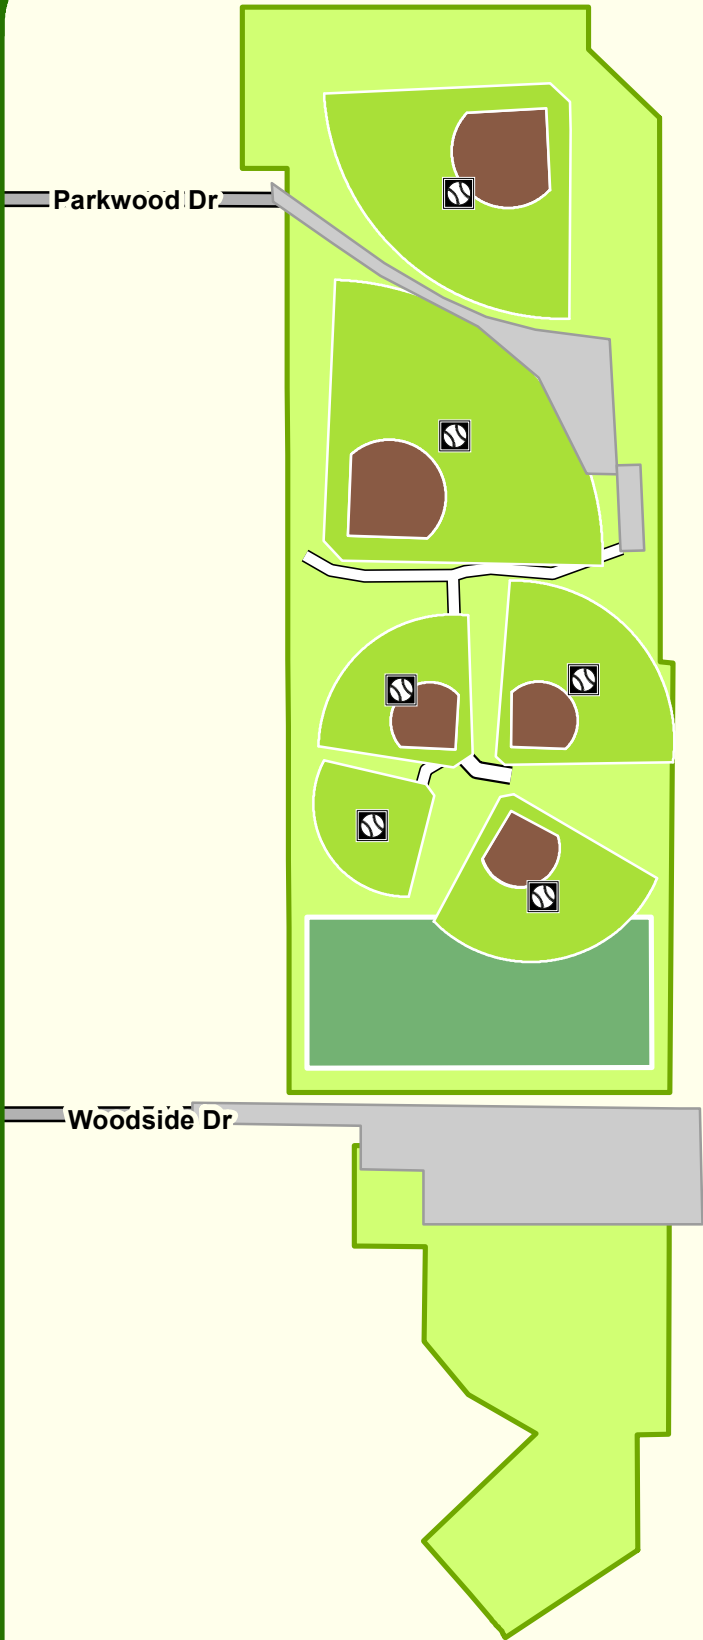

# Location Map

## Legend

-  Baseball Cage
-  Baseball Field
-  Concession Stand
-  MultiUse Field
-  Parking Handicap
-  Parking Lot
-  Pavilion Bldg
-  Restroom

0 100 200 Feet

# Walter Odum Park

450 Parkwood Drive  
Orange Park, FL

Parks and Recreation Division  
www.claycountygov.com  
(904)284-6378  
(904)269-6378

Map Created: Sept. 23, 2014  
Clay County GIS Division