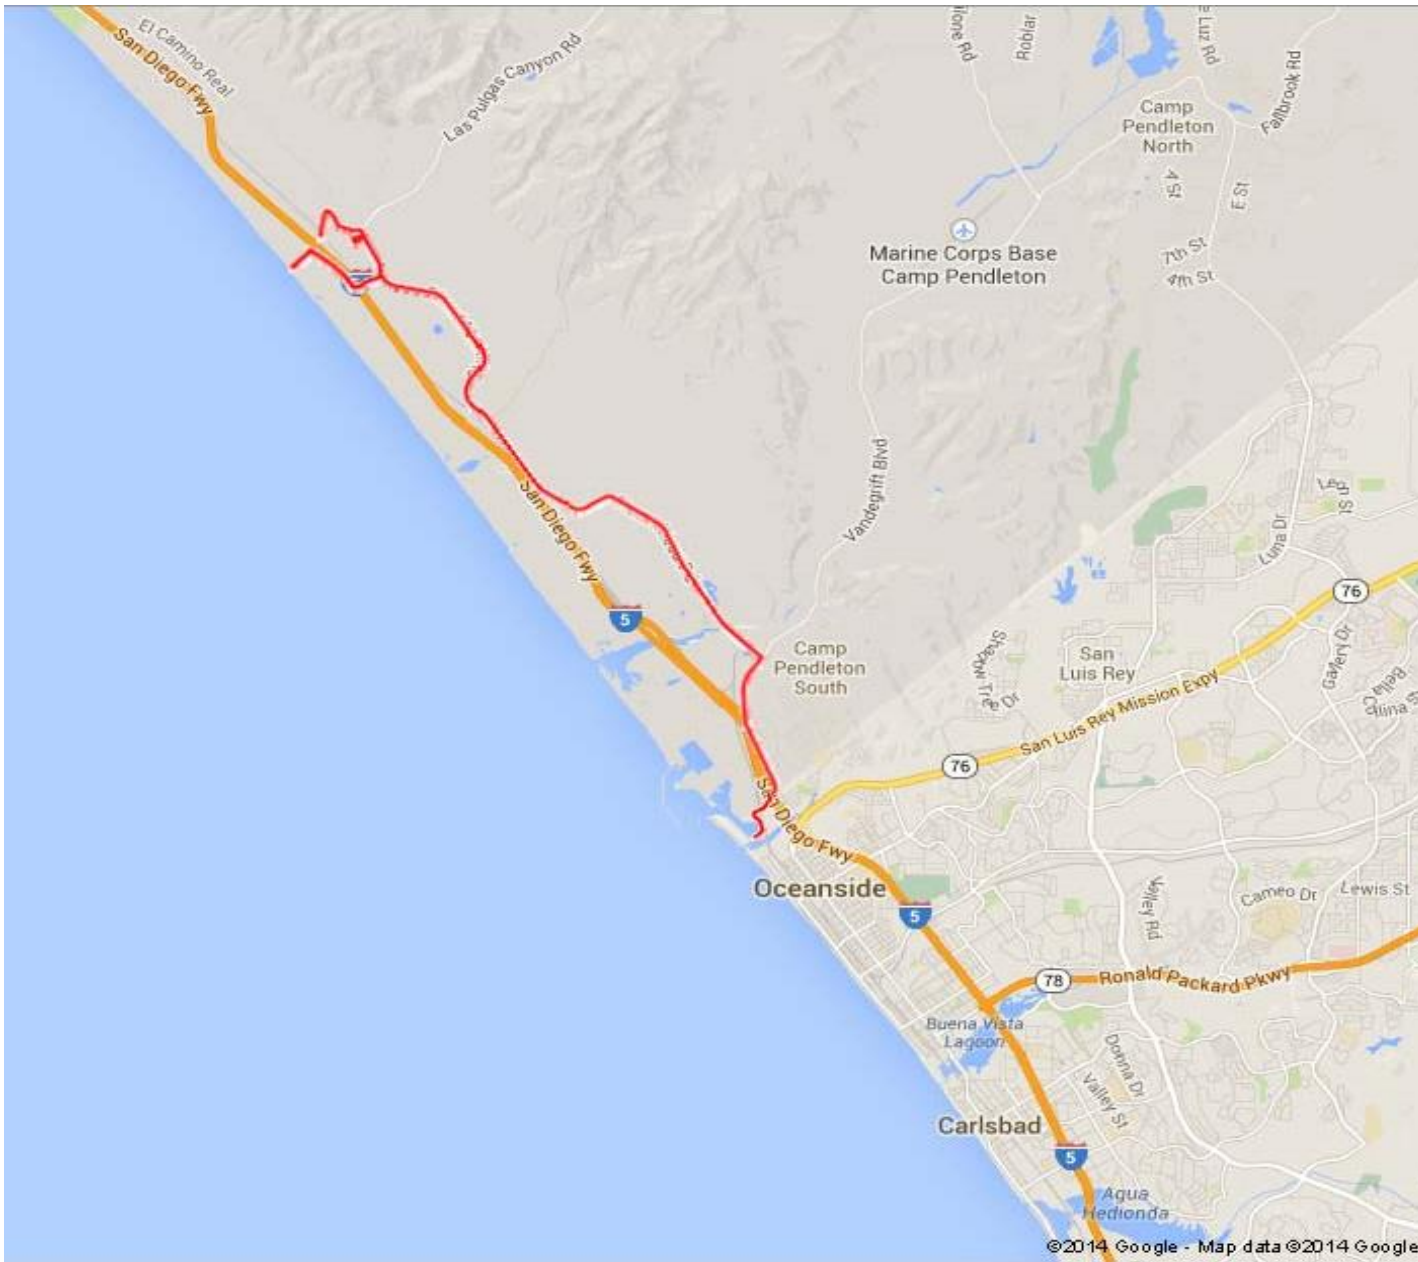

Camp Pendleton

Mostly inland ride in Camp Pendleton between the Las Pulgas gate and the south entrance. Cool off at the Harbor Village in Oceanside.

Photos

Detail Map

Ride-A-Long

Pendleton

Directions

Camp Pendleton