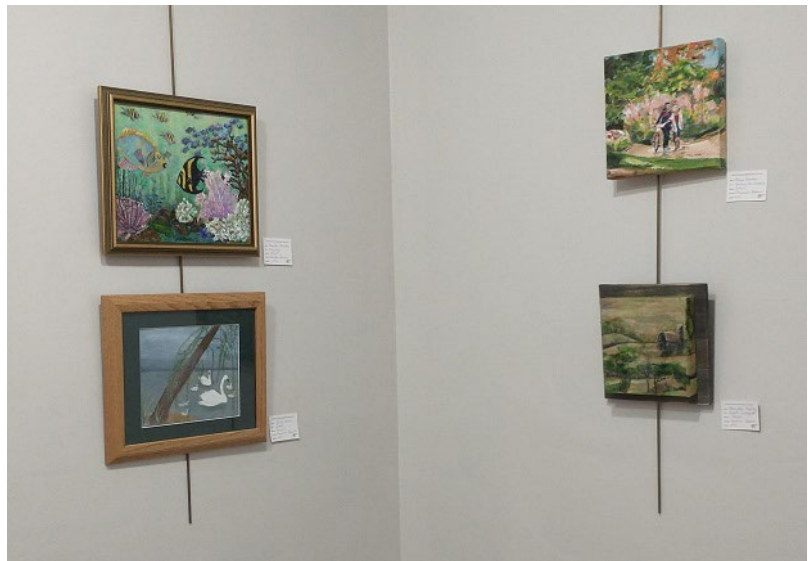

Emerging Artists KIFA Adult Student Show

Maureen Bannon's Students - Open Studio

Please Remember to Vote For People's Choice!!!

Vicki Cearfoss' Students – Collage' & Micron Pen

Stacey Sass & Kurt Plinke Watercolor Workshops

Anne Bishop's Charcoal Drawing Class

Photos by Maureen Wheatley