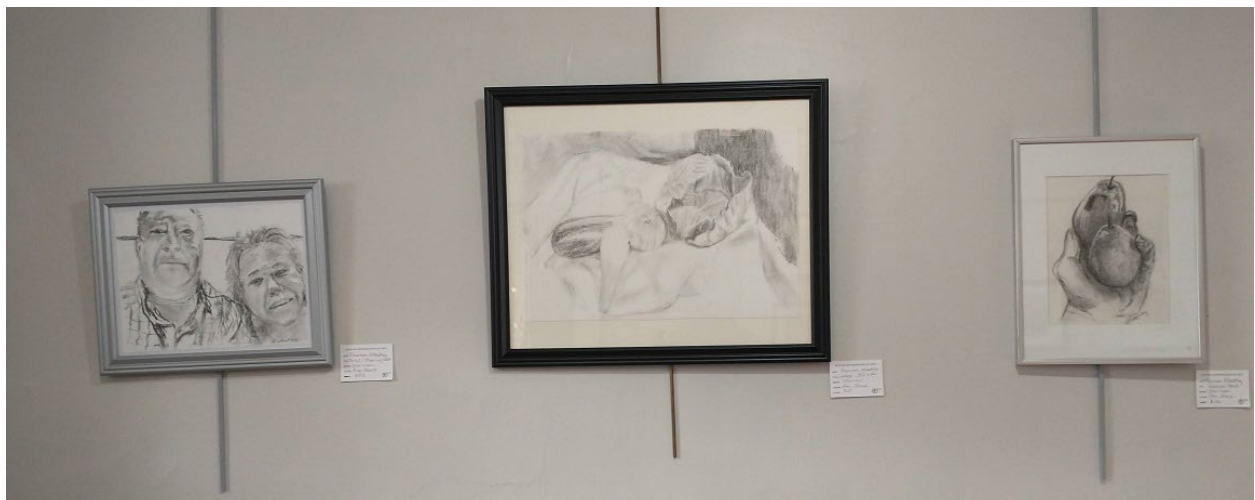

Emerging Artists KIFA Adult Student Show

Maureen Bannon's Students - Open Studio

Please Remember to Vote For People's Choice!!!

Vicki Cearfoss' Students – Collage' & Micron Pen

Stacey Sass & Kurt Plinke Watercolor Workshops

Anne Bishop's Charcoal Drawing Class

Photos by Maureen Wheatley