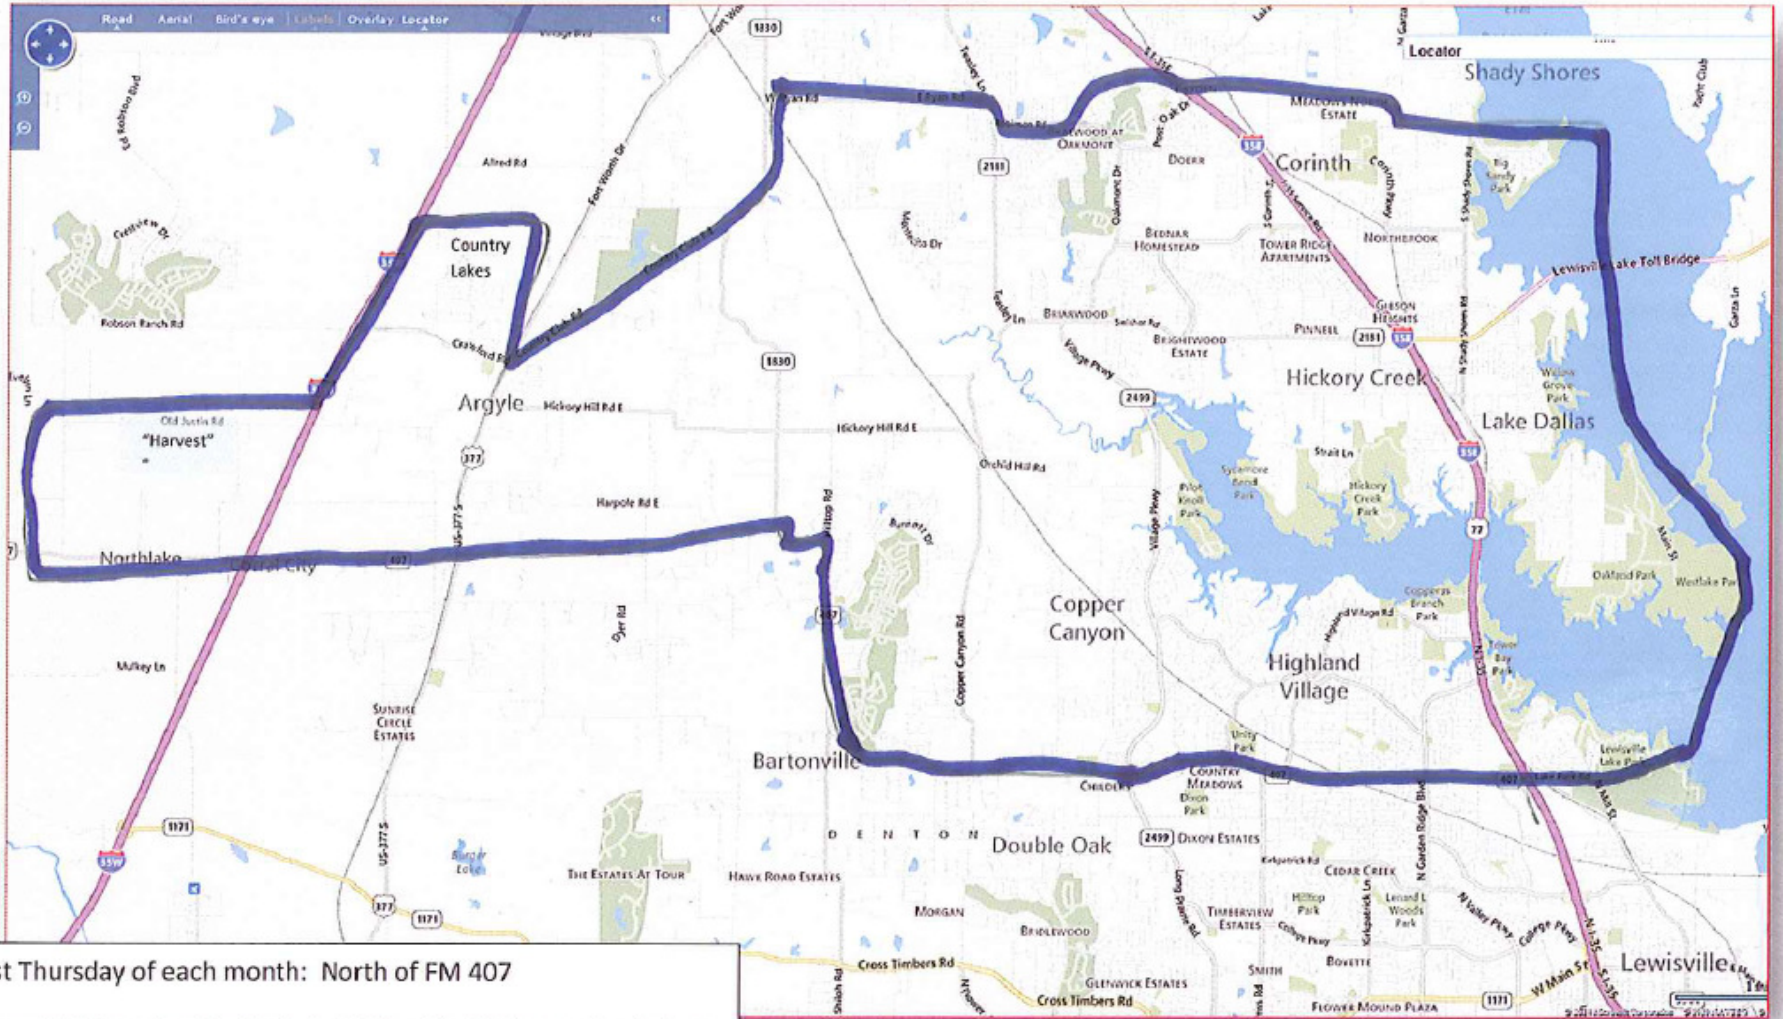

North Tour

First Thursday of each month: North of FM 407

Areas: Old Town Lewisville, Lake Dallas, Shady Shores, Corinth to State School Rd. including all of Oakmont; East to I-35W including "The Preserve", Hickory Creek, Argyle including Country Lakes and "Harvest", Copper Canyon, Lantana, Highland Village and northern Lewisville.

updated 1-31-14

South Tour

Second Thursday of each month: South of FM 407
Areas: Old Town Lewisville, southern Lewisville, Flower Mound also including Canyon Falls; Bartonville, and Double Oak

Updated 1-31-14