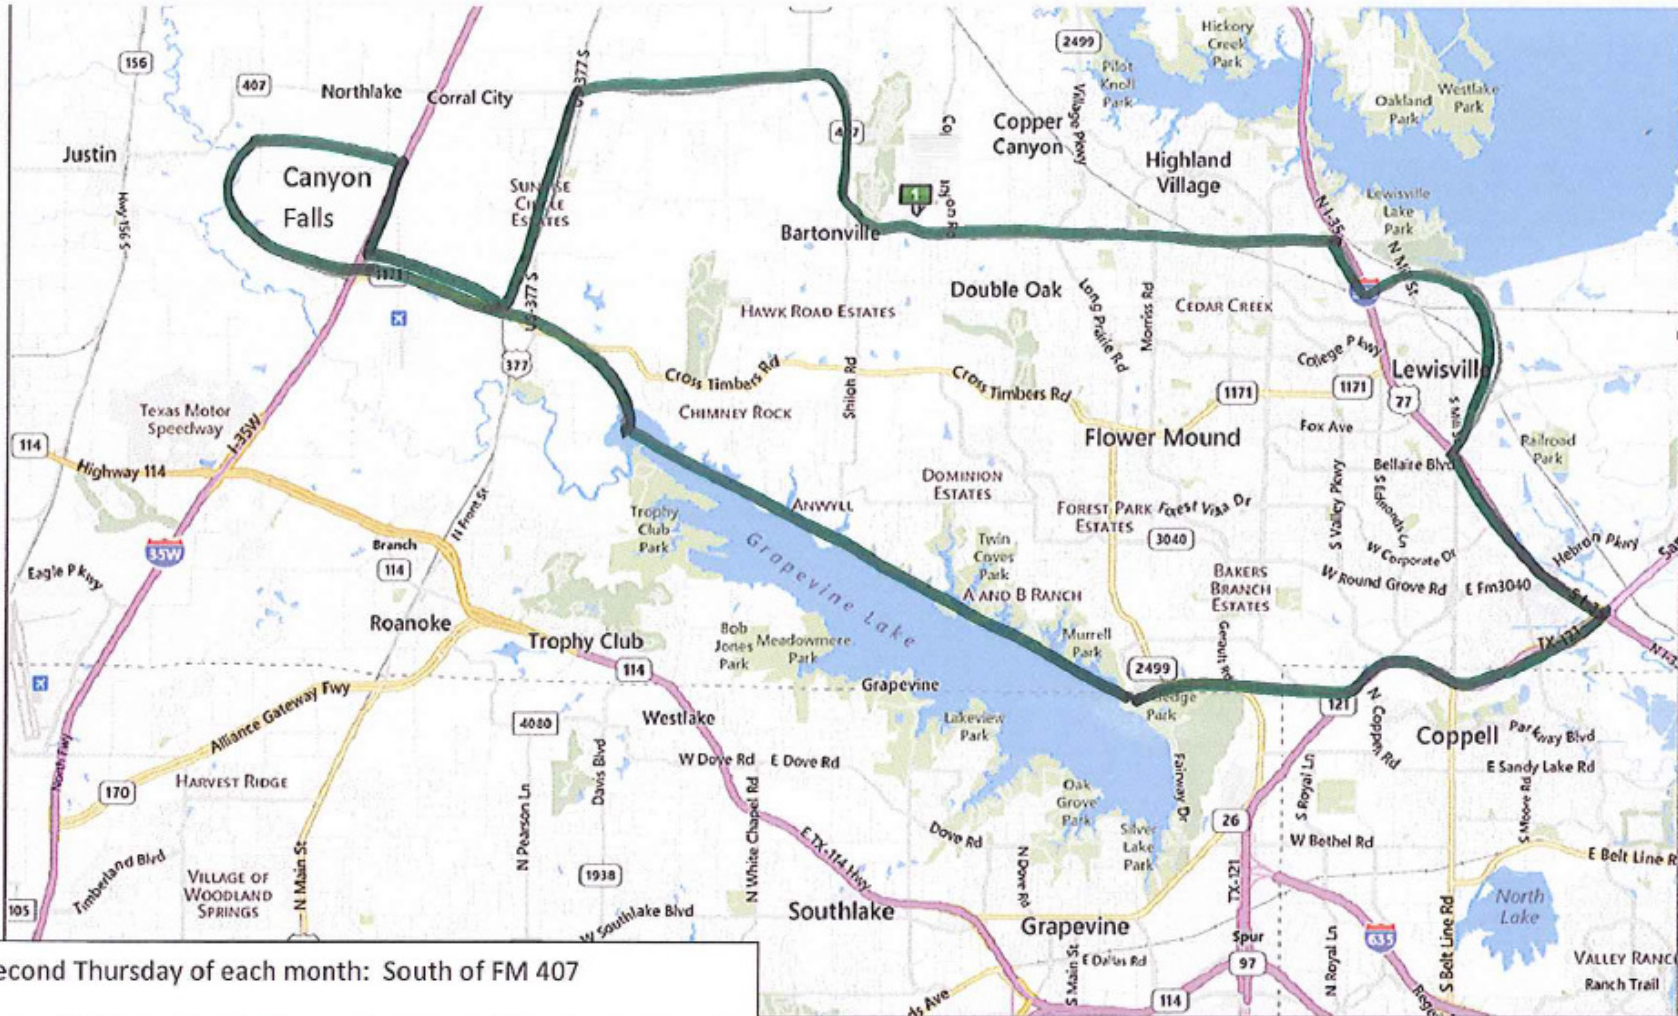

North Tour

First Thursday of each month: North of FM 407

Areas: Old Town Lewisville, Lake Dallas, Shady Shores, Corinth to State School Rd. including all of Oakmont; East to I-35W including "The Preserve", Hickory Creek, Argyle including Country Lakes and "Harvest", Copper Canyon, Lantana, Highland Village and northern Lewisville.

updated 1-31-14

South Tour

Second Thursday of each month: South of FM 407
Areas: Old Town Lewisville, southern Lewisville, Flower Mound also including Canyon Falls; Bartonville, and Double Oak

Updated 1-31-14